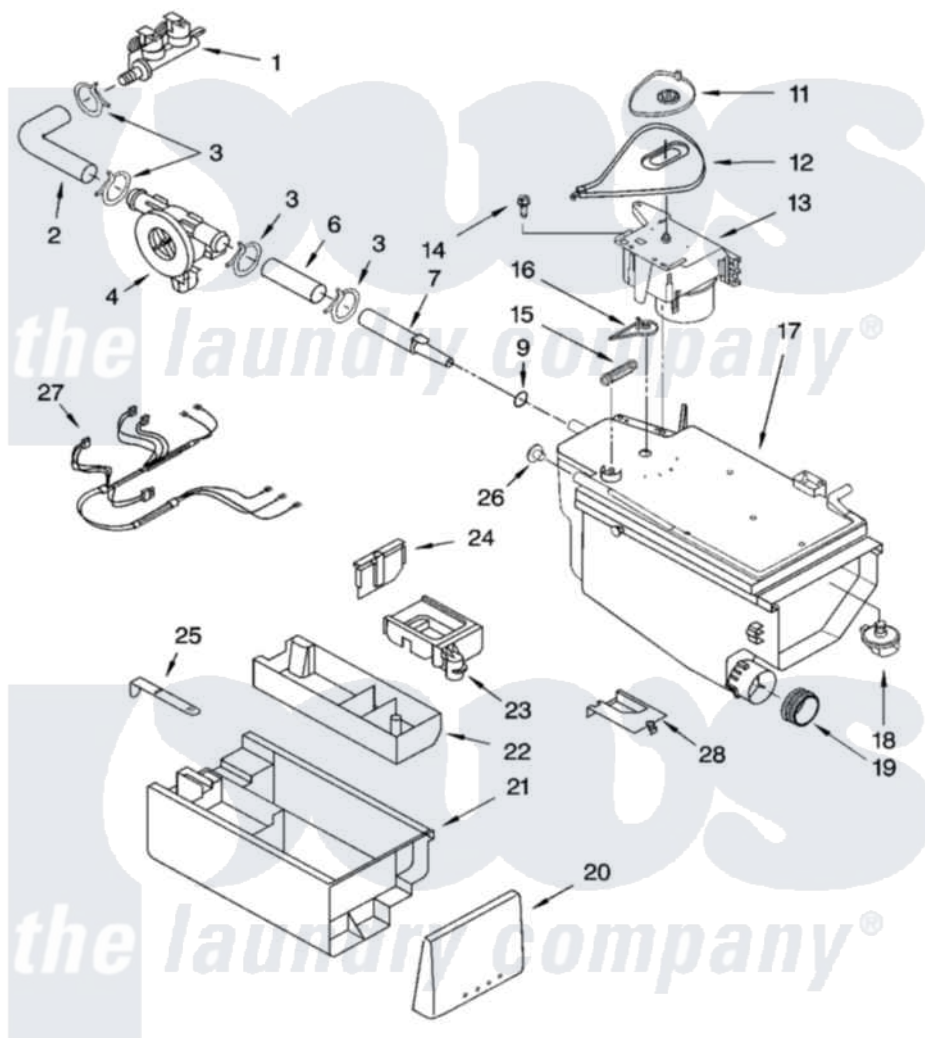

Whirlpool GHW9100LW2 04 - DISPENSER PARTS

DISPENSER PARTS

For Models: GHW9100LW2, GHW9100LQ2
(White/Platinum) (White/Blue)

8180206

7

Whirlpool [Residential Whirlpool GHW9100LW2 Washer Parts](#) Parts Diagram 04 - DISPENSER PARTS

[Click on the part number to view part](#)

Item	Original Part Number	Replaced By	Status	Part Description
1	8181694			Valve, Inlet
2	8181710			Hose, Inlet Valve To Vent Pipe
3	8181751	489503		Clamp
4	8181696	W10110225		Flowmeter
6	8181708			Hose, Flowmeter
7	8181713			Nozzle, Inlet
9	8181714	280196		Ring-O
11	8181726			Cam, Actuator
12	8181725			Lever, Water Distribution
13	8181723			Actuator
14	8181759	3400805		Screw, 8-18 X 3/64
15	8181727			Spring, Lever
16	8181724			Connection, Lever
17	8182122	280198		Dispenser
18	8181712			Nozzle, Distribution
19	8181747			Seal

20	8181887		Handle, Drawer
"	8181888		Handle, Drawer
21	8181720		Drawer, Detergent
22	8181722		Container, Detergent
23	8181729	8182665	Siphon, Bleach/Softener
24	8182131		Separator
25	8181721		Hook, Drawer
26	8182123		Led, Pcb
27	8181781		Harness, Wiring
28	8181898		Cover, Pre-Wash