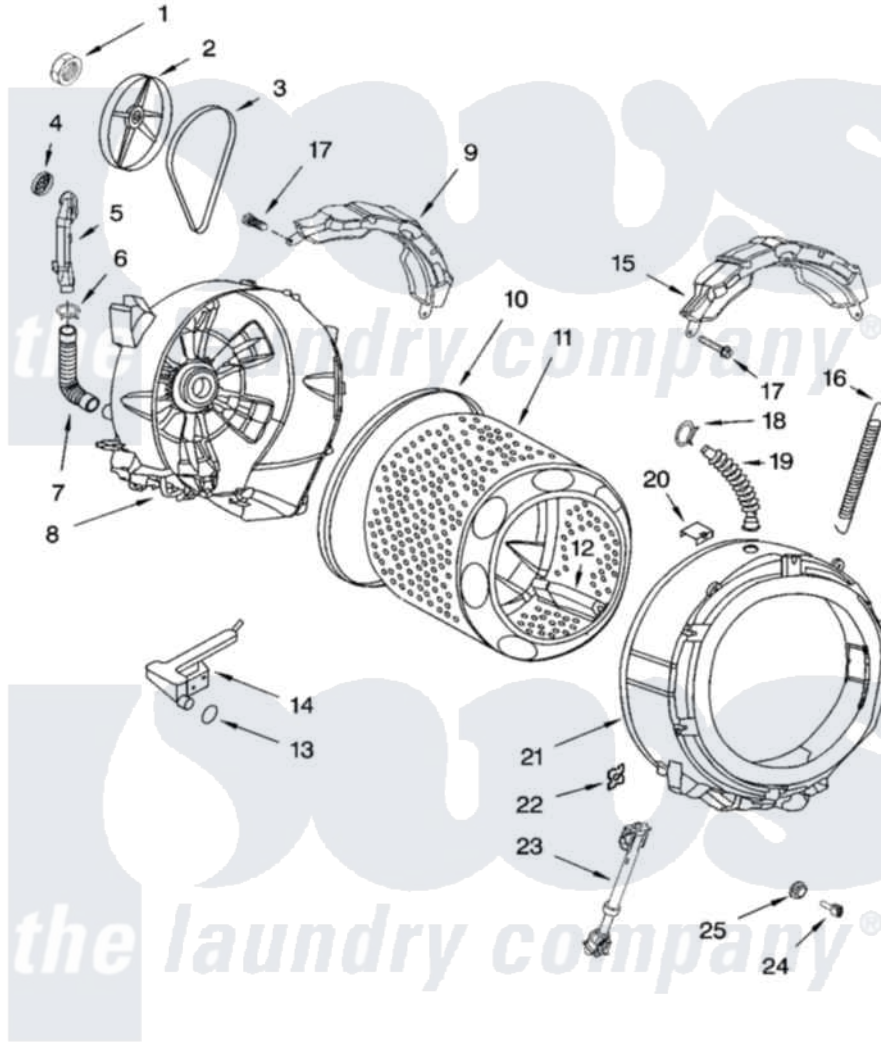

# Whirlpool GHW9100LW2 05 - TUB AND BASKET PARTS

## TUB AND BASKET PARTS

For Models: GHW9100LW2, GHW9100LQ2  
(White/Platinum) (White/Blue)

8180206

9

Whirlpool [Residential Whirlpool GHW9100LW2 Washer Parts](#) Parts Diagram 05 - TUB AND BASKET PARTS  
Click on the part number to view part

Item	Original Part Number	Replaced By	Status	Part Description
1	8182132	<a href="#">W10283361</a>		Nut, Pulley
2	8181671	<a href="#">8182650</a>		Pulley
3	8181670	<a href="#">W10388414</a>		Belt
4	<a href="#">8181745</a>			Grid, Ventilation
5	<a href="#">8181744</a>			Pipe, Ventilation
6	8181746	<a href="#">W10208156</a>		Clamp
7	<a href="#">8181743</a>			Hose, Exhaust
8	8181912	<a href="#">285984</a>		Tub-Outer
9	8181913	<a href="#">W10008870</a>		Counterweight, Rear
10	<a href="#">8181673</a>			Gasket, Tub
11	8181914	<a href="#">W10250573</a>		Basket, Complete
12	8181669	<a href="#">285976</a>		Baffle
13	8181748	<a href="#">W10250553</a>		O-Ring, Air Trap
14	<a href="#">8181731</a>			Airtrap
15	8181645	<a href="#">W10008880</a>		Counterweight, Front
16	8181762	<a href="#">8182814</a>		Spring, Suspension

17	8181647	<a href="#">W10182109</a>	Screw-Kit
18	8181742	<a href="#">3367052</a>	Clamp, Hose
19	<a href="#">8181794</a>		Hose, Tub To Dispenser
20	8181667	<a href="#">8540092</a>	Clamp, Tub
21	8181825	<a href="#">285982</a>	Tub-Outer
22	8181648	<a href="#">8182512</a>	Nut, Push-In
23	8181646	<a href="#">8182703</a>	Shock Absorber
24	<a href="#">8181705</a>		Ntc
25	<a href="#">8181829</a>		Seal, Rubber
"	BLANK	Not Available	Following Parts Not Illustrated
"	8182126	<a href="#">3196427</a>	Screw