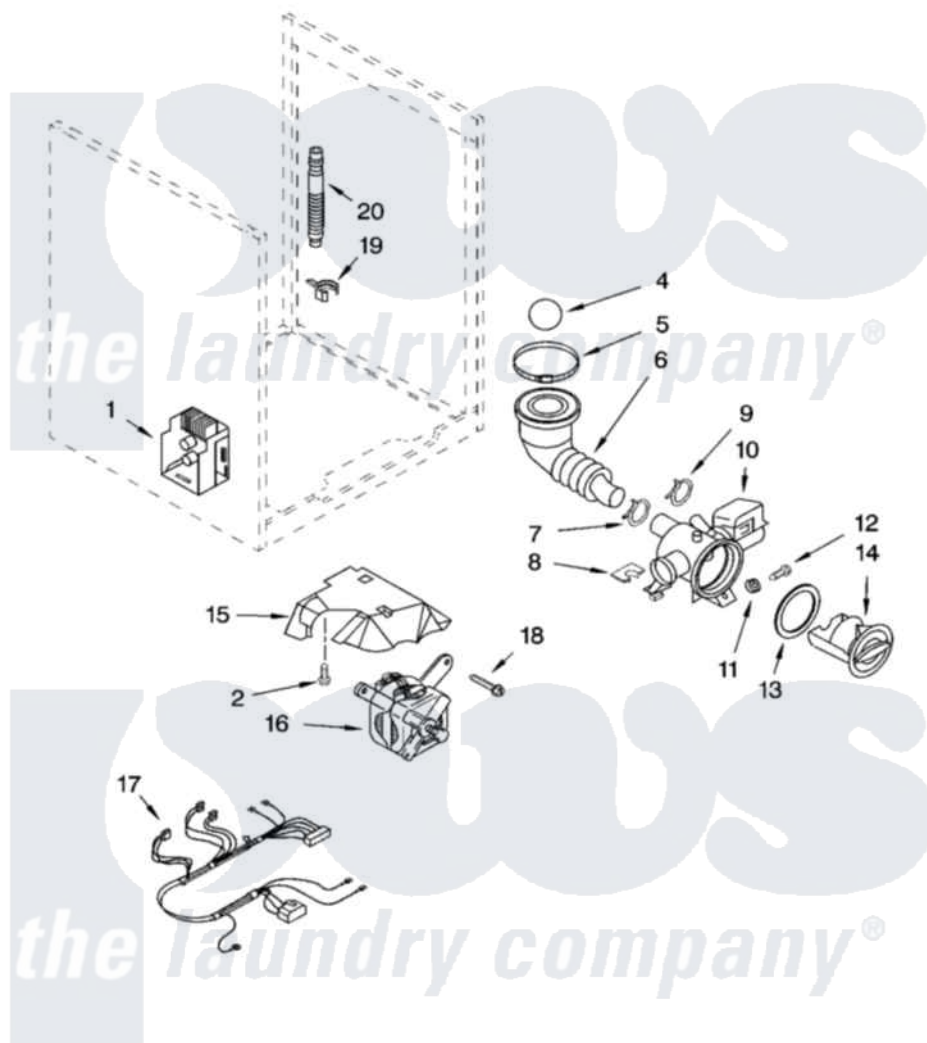

Whirlpool GHW9100LW2 06 - PUMP AND MOTOR PARTS

PUMP AND MOTOR PARTS

For Models: GHW9100LW2, GHW9100LQ2
(White/Platinum) (White/Blue)

8180206

11

Whirlpool [Residential Whirlpool GHW9100LW2 Washer Parts](#) Parts Diagram 06 - PUMP AND MOTOR PARTS
Click on the part number to view part

Item	Original Part Number	Replaced By	Status	Part Description
1	8181693	8182706		Control Unit
2	8181757	3186940		Screw
4	8181733	W10121657		Ball
5	8181734	696392		Hose Clamp
6	8181732			Hose, Tub To Pump
7	8181753	285655		Clamp, Hose
8	8181786	280181		Grommet
9	8181752	3367052		Clamp, Hose
10	8181684	280187		Pump-Water
11	8181787	280182		Grommet
12	8181780			Screw
13	8181736			Seal, Filter Cap
14	8181735			Cap, Filter
15	8181766			Cover, Motor
16	8181682	8182793		Motor, Drive
17	8181782	W10137867		Harns-Wire

18	8181761	W10128585	Bolt, Motor
19	8181755	8182209	Retainer, Drain Hose
20	8181740	W10003250	Hose, Drain-Inner