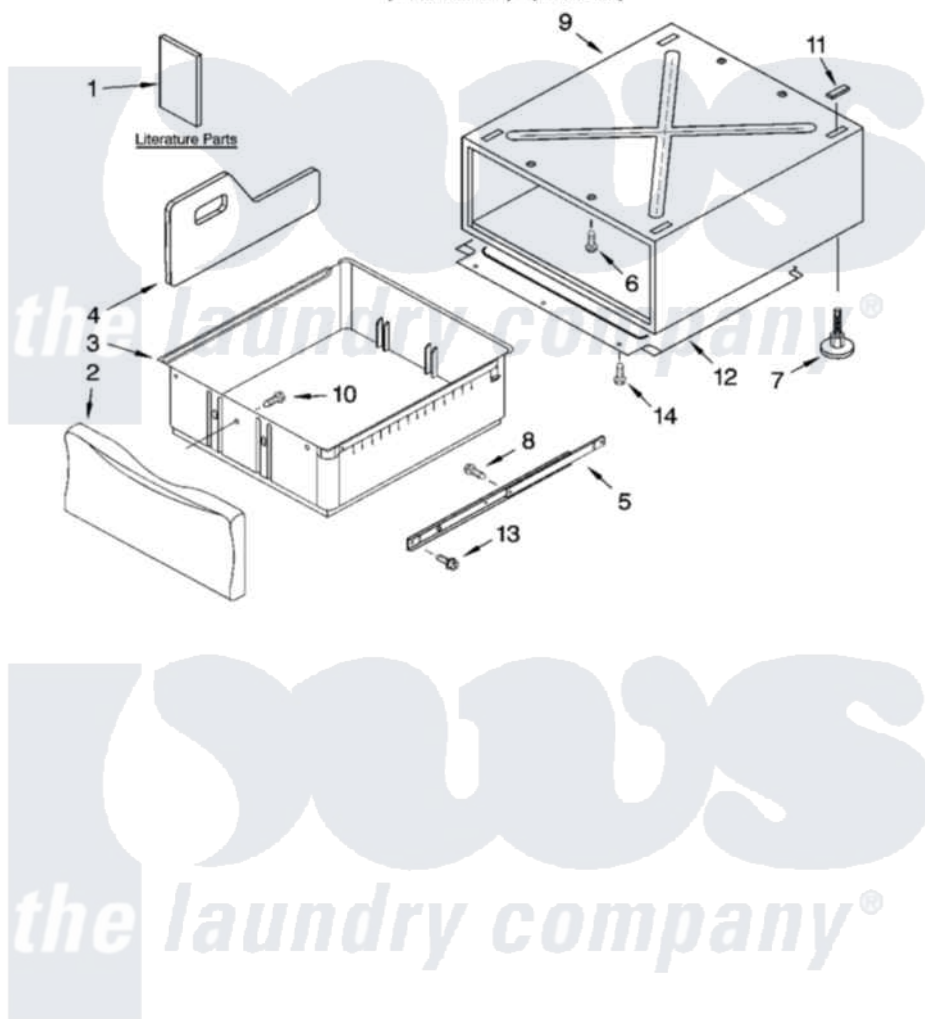

**Whirlpool GHW9100LW2 07 - PEDESTAL PARTS (NOT INCLUDED),
OPTIONAL PARTS (NOT INCLUDED)**

PEDESTAL PARTS (NOT INCLUDED)

For Models: GHW9100LW2, GHW9100LQ2
(White/Platinum) (White/Blue)

8190206

13

Whirlpool [Residential Whirlpool GHW9100LW2 Washer Parts](#) Parts Diagram 07 - PEDESTAL PARTS (NOT INCLUDED),
OPTIONAL PARTS (NOT INCLUDED).
[Click on the part number to view part](#)

Item	Original Part Number	Replaced By	Status	Part Description
1	LIT8537141		Not Available	Literature Parts (Installation Instructions)
"	LIT8537342		Not Available	Literature Parts (Parts List)
2	8537870	8538014		Drawer Front Assembly
"	8537871	8538015		Drawer Front Assembly
"	8537872	8538016		Drawer Front Assembly
"	8537908	8538017		Drawer Front Assembly
"	8537931	8538018		Drawer Front Assembly
3	8537883			Drawer Bin
"	8537934			Drawer Bin
4	8537875	280123		Divider
"	8537935	285974		Divider
5	8537850	8578394		Slide Assembly
6	3400111			Screw, 12-14 X 5/8
7	8537852	8563585		Leveling Foot And Nut

8	3400639	3388228	Screw, 8-18 X 1/32
9	BLANK	Not Available	Cabinet (Not Serviced)
10	3400842		Screw, 8-18 X 1/2
11	8537863		Pad
12	8537853		Pan, Bottom
13	9740848		Screw, Mixing Valve Mounting
14	90767		Screw, 8A X 3/8 HeX Washer Head Tapping
	72017		Paint, Touch-Up
"	350938		Paint, Pressurized Spray B
"	350930		Paint, Pressurized Spray B
"	799344		Paint, Touch-Up)
"	BLANK	Not Available	ACCESSORY PARTS
"	285863		Water System Parts