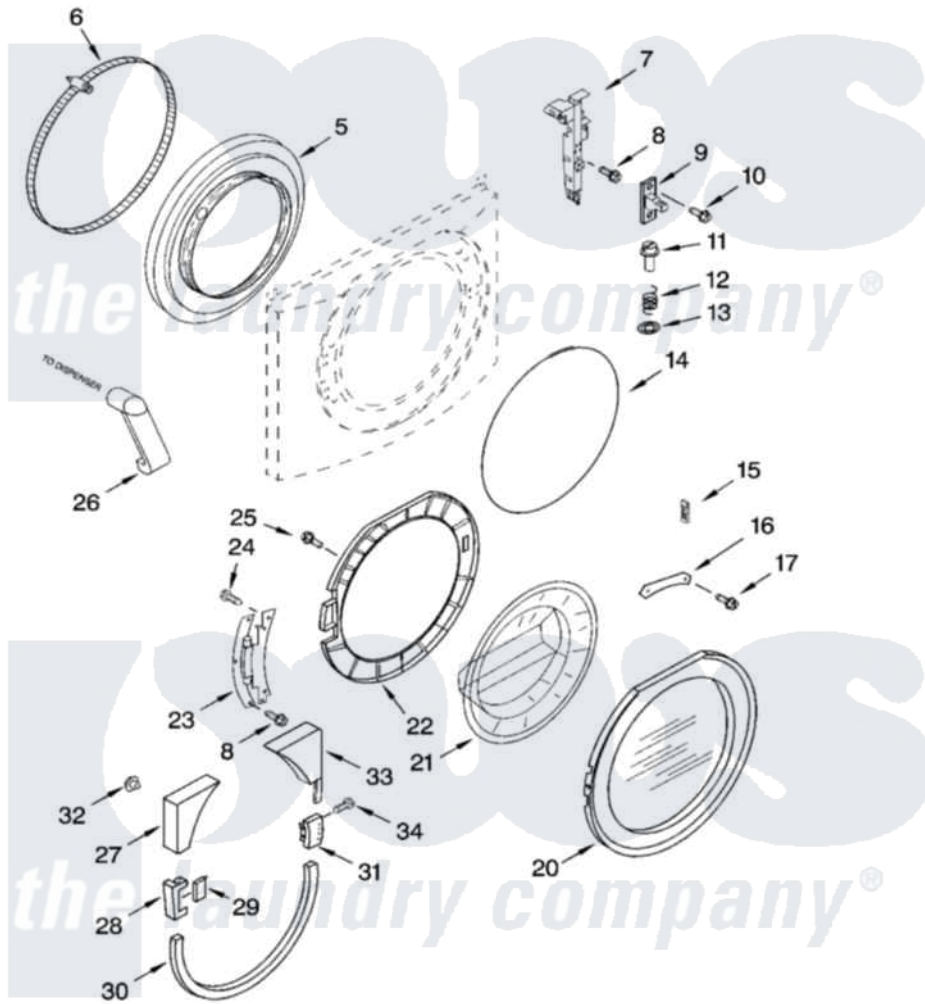

Whirlpool GHW9150PW0 02 - DOOR AND LATCH PARTS

DOOR AND LATCH PARTS

For Model: GHW9150PW0
(White/Platinum)

8180440

3

Whirlpool [Residential Whirlpool GHW9150PW0 Washer Parts](#) Parts Diagram 02 - DOOR AND LATCH PARTS
Click on the part number to view part

Item	Original Part Number	Replaced By	Status	Part Description
5	8182119			Bellow
6	8181663	8182210		Clamp, Bellow
7	8181700	8182634		Lock, Door
8	8181760	8540725		Screw
9	8181651			Hook, Door
10	8181758	8182214		Screw
11	8181652			Pin, Safety
12	8181653			Spring
13	8181654			Washer
14	8181664	8182211		Clamp, Bellow To Front Panel
15	8181659	W10128586		Clamp, Glass Support
16	8181650			Clamp, Glass
17	8181785			Screw
20	8182992			Door Frame Assembly
21	8181655			Glass, Door
22	8181849	W10322338		Frame

23	8181843		Hinge, Door
24	8181660		Screw
25	8181661		Screw, Actuator
26	8181718		Tube, Dispenser To Bellow
27	8181842		Trim, Upper Left
28	8181841		Cover, Hinge
29	8181844		Cover, Hinge
30	8181840		Trim, Lower
31	8181846		Handle, Door
32	8181929		Clip, Trim
33	8181839		Trim, Upper Right
34	8181759	3400805	Screw, 8-18 X 3/64