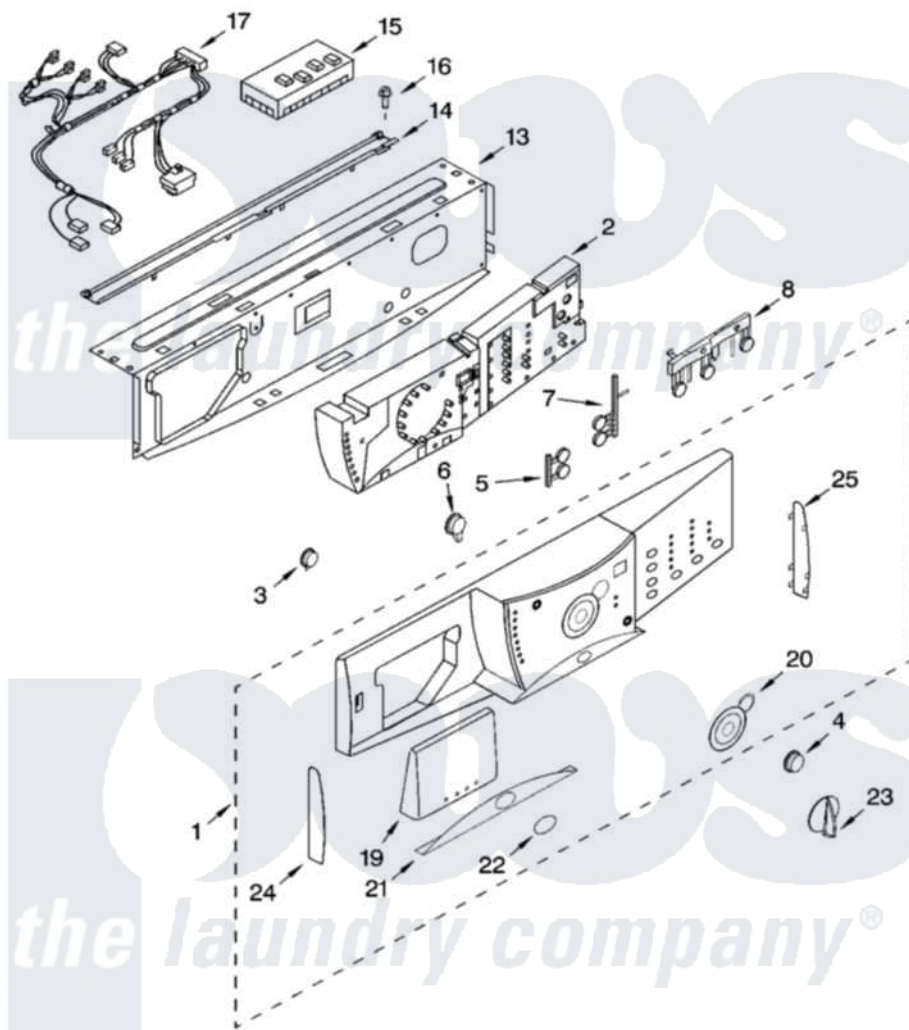

Whirlpool GHW9150PW0 03 - CONTROL PANEL PARTS

CONTROL PANEL PARTS

For Model: GHW9150PW0
(White/Platinum)

8180440

5

Whirlpool Residential Whirlpool GHW9150PW0 Washer Parts Parts Diagram 03 - CONTROL PANEL PARTS

[Click on the part number to view part](#)

Item	Original Part Number	Replaced By	Status	Part Description
1	8182610			Panel, Control
2	8182273			User Interface
3	8181860			Button, Power
4	8181861			Button, Start
5	8181863			Button Set, Soil Level
6	8182275			Button, Pause/Cancel
7	8181889			Button Set, Options
8	8181865			Button Set, Spin/Temperature
13	8181639		Not Available	Brace, Front Top
14	8181640	8182800		Channel, Water
15	8182274	8182695		Microcomputer, Machine Control
16	8181756	488729		Screw
17	8181783			Harness, Wire
19	8181887			Handle, Drawer
20	8181855			Bezel, Knob
21	8181857			Overlay, Door

22	8181858	8303811	Badge, Assembly
23	8181859		Knob, Control
24	8181852		Endcap, Left
25	8181853		Endcap, Right