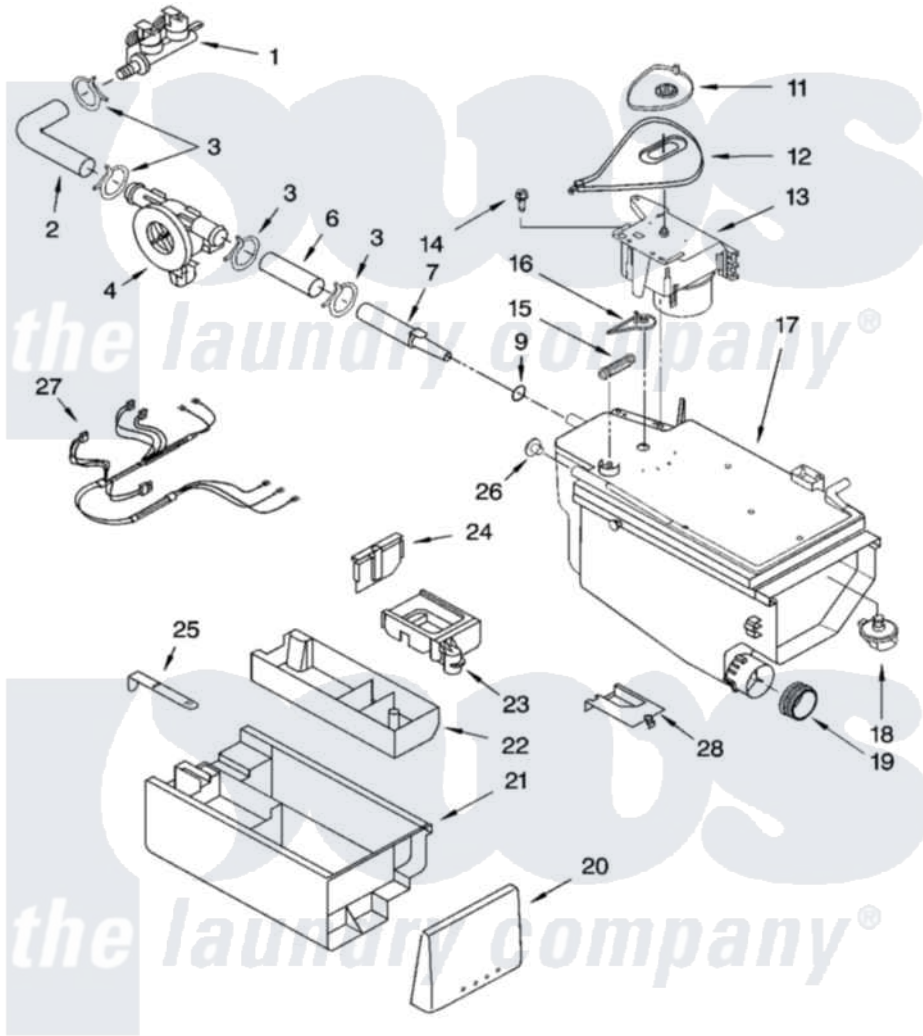

Whirlpool GHW9150PW0 04 - DISPENSER PARTS

DISPENSER PARTS

For Model: GHW9150PW0
(White/Platinum)

8180440

7

[Whirlpool Residential Whirlpool GHW9150PW0 Washer Parts](#) Parts Diagram 04 - DISPENSER PARTS

[Click on the part number to view part](#)

Item	Original Part Number	Replaced By	Status	Part Description
1	8181694			Valve, Inlet
2	8181710			Hose, Inlet Valve To Vent Pipe
3	8181751	489503		Clamp
4	8181696	W10110225		Flowmeter
6	8181708			Hose, Flowmeter
7	8181713			Nozzle, Inlet
9	8181714	280196		Ring-O
11	8181726			Cam, Actuator
12	8181725			Lever, Water Distribution
13	8181723			Actuator
14	8181759	3400805		Screw, 8-18 X 3/64
15	8181727			Spring, Lever
16	8181724			Connection, Lever
17	8182122	280198		Dispenser
18	8181712			Nozzle, Distribution
19	8181747			Seal

20	8181887		Handle, Drawer
21	8181720		Drawer, Detergent
22	8181722		Container, Detergent
23	8182606	8182665	Siphon, Bleach/Softener
24	8182131		Separator
25	8181721		Hook, Drawer
26	8182123		Led, Pcb
27	8181781		Harness, Wiring
28	8181898		Cover, Pre-Wash