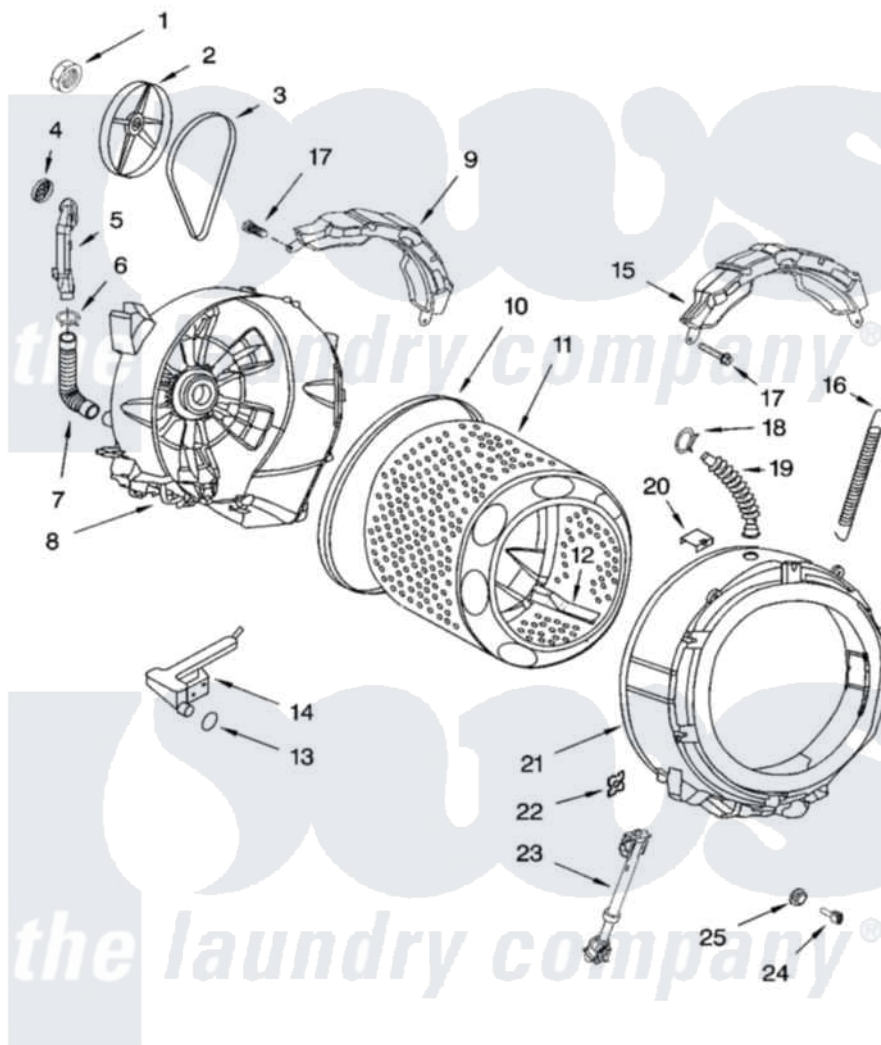

# Whirlpool GHW9150PW0 05 - TUB AND BASKET PARTS

## TUB AND BASKET PARTS

For Model: GHW9150PW0  
(White/Platinum)

8180440

9

Whirlpool [Residential Whirlpool GHW9150PW0 Washer Parts](#) Parts Diagram 05 - TUB AND BASKET PARTS

[Click on the part number to view part](#)

Item	Original Part Number	Replaced By	Status	Part Description
1	8182132	<a href="#">W10283361</a>		Nut, Pulley
2	8181671	<a href="#">8182650</a>		Pulley
3	8181670	<a href="#">W10388414</a>		Belt
4	<a href="#">8181745</a>			Grid, Ventilation
5	<a href="#">8181744</a>			Pipe, Ventilation
6	8181746	<a href="#">W10208156</a>		Clamp
7	<a href="#">8181743</a>			Hose, Exhaust
8	8181912	<a href="#">285984</a>		Tub-Outer
9	8181913	<a href="#">W10008870</a>		Counterweight, Rear
10	<a href="#">8181673</a>			Gasket, Tub
11	8182232	<a href="#">W10250573</a>		Basket, Complete
12	<a href="#">8182233</a>			Baffle, Basket
13	8181748	<a href="#">W10250553</a>		O-Ring, Air Trap
14	<a href="#">8181731</a>			Airtrap
15	8181645	<a href="#">W10008880</a>		Counterweight, Front
16	8181762	<a href="#">8182814</a>		Spring, Suspension

17	8181647	<a href="#">W10182109</a>	Screw-Kit
18	8181742	<a href="#">3367052</a>	Clamp, Hose
19	<a href="#">8181794</a>		Hose, Tub To Dispenser
20	8181667	<a href="#">8540092</a>	Clamp, Tub
21	8181825	<a href="#">285982</a>	Tub-Outer
22	<a href="#">8182512</a>		Nut, Push-In
23	8181646	<a href="#">8182703</a>	Shock Absorber
24	<a href="#">8181705</a>		Ntc
25	<a href="#">8181829</a>		Seal, Rubber
"	N/A	Not Available	FOLLOWING PARTS NOT ILLUSTRATED
"	8182126	<a href="#">3196427</a>	Screw