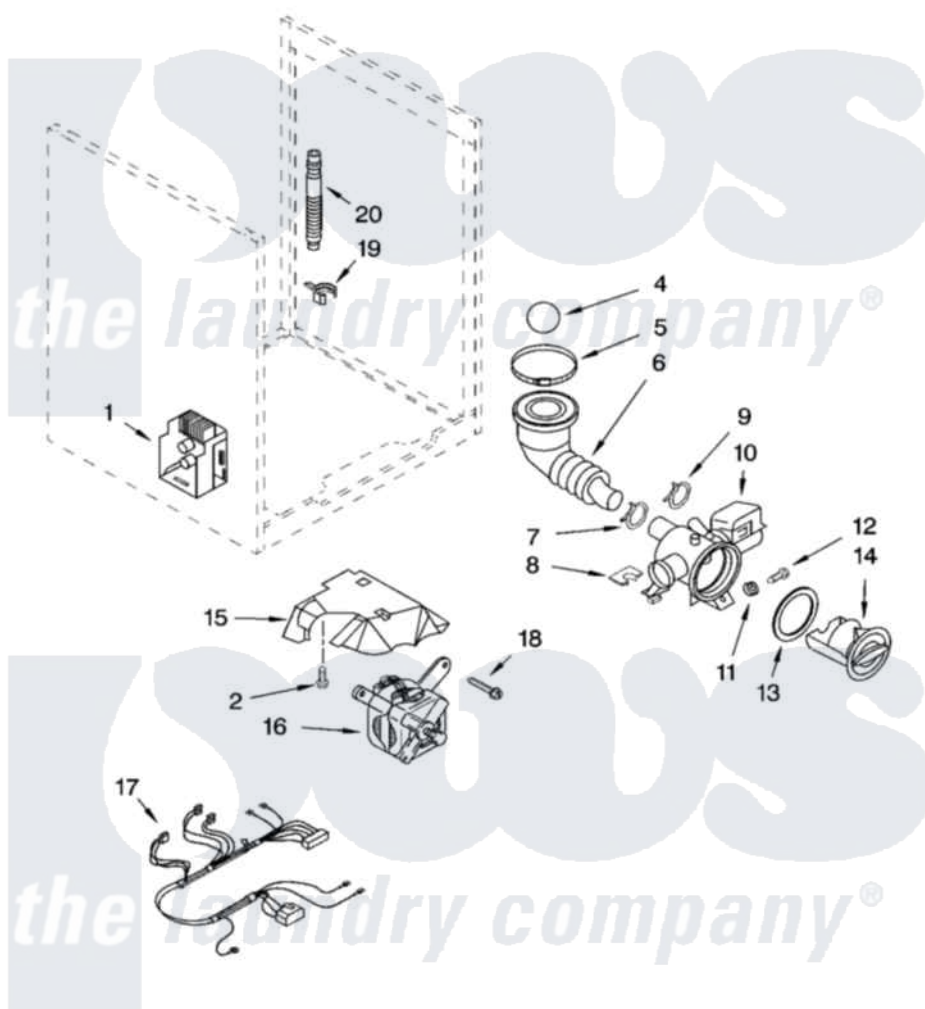

Whirlpool GHW9150PW0 06 - PUMP AND MOTOR PARTS, OPTIONAL PARTS (NOT INCLUDED)

PUMP AND MOTOR PARTS

For Model: GHW9150PW0
(White/Platinum)

8180440

11

Whirlpool [Residential Whirlpool GHW9150PW0 Washer Parts](#) Parts Diagram 06 - PUMP AND MOTOR PARTS, OPTIONAL PARTS (NOT INCLUDED)
Click on the part number to view part

Item	Original Part Number	Replaced By	Status	Part Description
1	8181693	8182706		Control Unit
2	8181757	3186940		Screw
4	8181733	W10121657		Ball
5	8181734	696392		Hose Clamp
6	8181732			Hose, Tub To Pump
7	8181753	285655		Clamp, Hose
8	8181786	280181		Grommet
9	8181752	3367052		Clamp, Hose
10	8181684	280187		Pump-Water
11	8181787	280182		Grommet
12	8181780			Screw
13	8181736			Seal, Filter Cap
14	8181735			Cap, Filter
15	8181766			Cover, Motor
16	8181682	8182793		Motor, Drive

17	8181782	W10137867	Harns-Wire
18	8181761	W10128585	Bolt, Motor
19	8181755	8182209	Retainer, Drain Hose
20	8181740	W10003250	Hose, Drain-Inner
	72017		Paint, Touch-Up
"	350938		Paint, Pressurized Spray B
"	350930		Paint, Pressurized Spray B
"	799344		Paint, Touch-Up)
"	N/A	Not Available	ACCESSORY PARTS
"	285863		Water System Parts