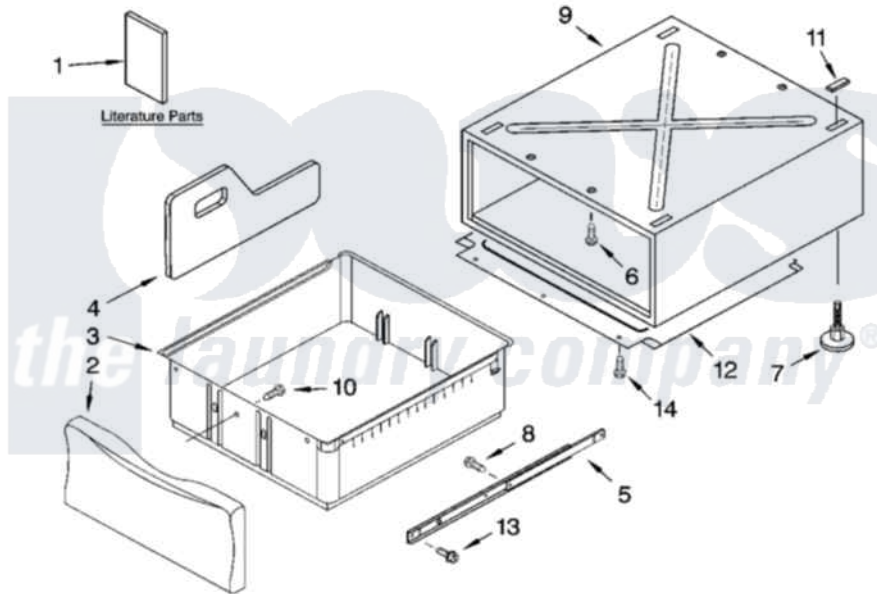

Whirlpool GHW9150PW0 08 - PEDESTAL PARTS (NOT INCLUDED)

PEDESTAL PARTS (NOT INCLUDED)

For Model: GHW9150PW0
(White/Platinum)

14

8180440

Whirlpool Residential Whirlpool GHW9150PW0 Washer Parts Parts Diagram 08 - PEDESTAL PARTS (NOT INCLUDED)

[Click on the part number to view part](#)

Item	Original Part Number	Replaced By	Status	Part Description
1	LIT8537141		Not Available	Literature Parts (Installation Instructions)
"	LIT8537342		Not Available	Literature Parts (Parts List)
2	8537870	8538014		Drawer Front Assembly
"	8537871	8538015		Drawer Front Assembly
"	8537872	8538016		Drawer Front Assembly
"	8537908	8538017		Drawer Front Assembly
"	8537931	8538018		Drawer Front Assembly
3	8537883			Drawer Bin
"	8537934			Drawer Bin
4	8537875	280123		Divider
"	8537935	285974		Divider
5	8537850	8578394		Slide Assembly
6	3400111			Screw, 12-14 X 5/8
7	8537852	8563585		Leveling Foot And Nut
8	3400639	3388228		Screw, 8-18 X 1/32
9	N/A		Not Available	Cabinet (Not Serviced)

10	3400842	Screw, 8-18 X 1/2
11	8537863	Pad
12	8537853	Pan, Bottom
13	9740848	Screw, Mixing Valve Mounting
14	90767	Screw, 8A X 3/8 HeX Washer Head Tapping