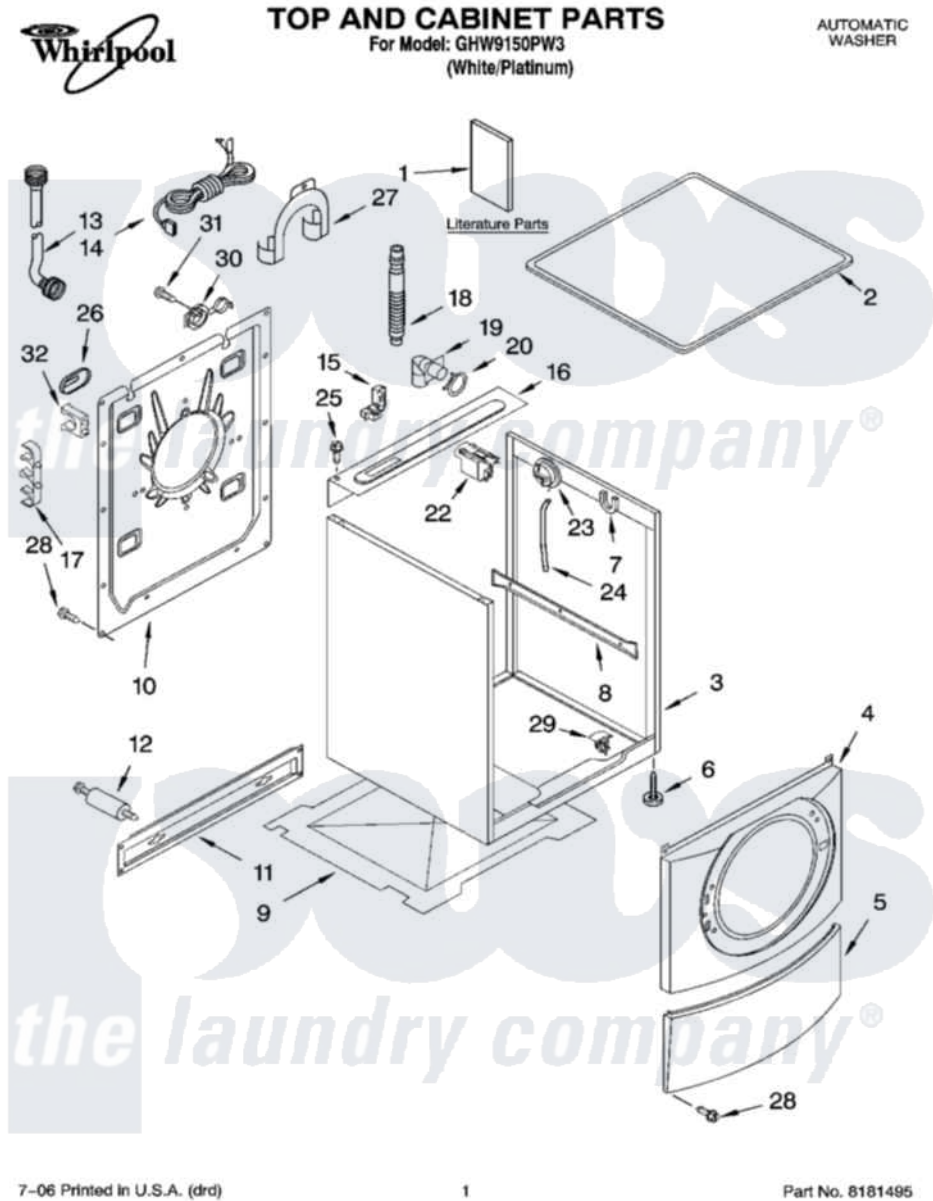

Whirlpool GHW9150PW3 01 - TOP AND CABINET PARTS

7-06 Printed in U.S.A. (dtd)

1

Part No. 8181495

Whirlpool Residential Whirlpool GHW9150PW3 Washer Parts Parts Diagram 01 - TOP AND CABINET PARTS
 Click on the part number to view part

Item	Original Part Number	Replaced By	Status	Part Description
1	8182748		Not Available	Use & Care Guide
"	8182677			Tech Sheet
"	8182658			Quick Start Guide
"	8182270		Not Available	DVD-Instruction
2	8181799	8181641		Top
3	8181630	8182609		Cabinet
4	8181838			Panel, Front
5	8181643			Toe Panel
6	8181636			Foot, Leveling
7	8181763			Bracket, Spring
8	8183008			Brace, Side Panel
9	8181635			Pan, Bottom
10	8182698			Panel, Rear
11	8182661	W10003040		Brace, Transport
12	8182797	W10289554A		Bolt
"	8182798	W10289554A		Bolt

13	8182795	89503	Hose-Inlet
"	8182792	89503	Hose-Inlet
14	8183009		Cord, Power
15	8181690	8182635	Strain Relief
16	8182607	W10138248	Brace, Rear
17	8182701		Clip, Outer Hose Holder
18	8181737		Hose, Drain
19	8181738		Connector, Hose Outlet
20	8181752	3367052	Clamp, Hose
22	8181683	W10326464	Filter, Interference
23	8181695		Switch, Pressure
24	8181739	W10004260	Hose, Pressure Switch
25	8181691		Screw
26	8182700	8540268	Cover, Transport
27	8181768	W10280024	U-Bend, Drain Hose
28	8181828	488729	Screw
29	8181930	W10085220	Microswitch
30	8182699		Grommet, Cord Support
31	8182201		Screw, 3 X 8 mm
32	8182702		Clip, Outer Hose Holder
"	BLANK	Not Available	Following Parts Not Illustrated
"	8182109		Harness Channel