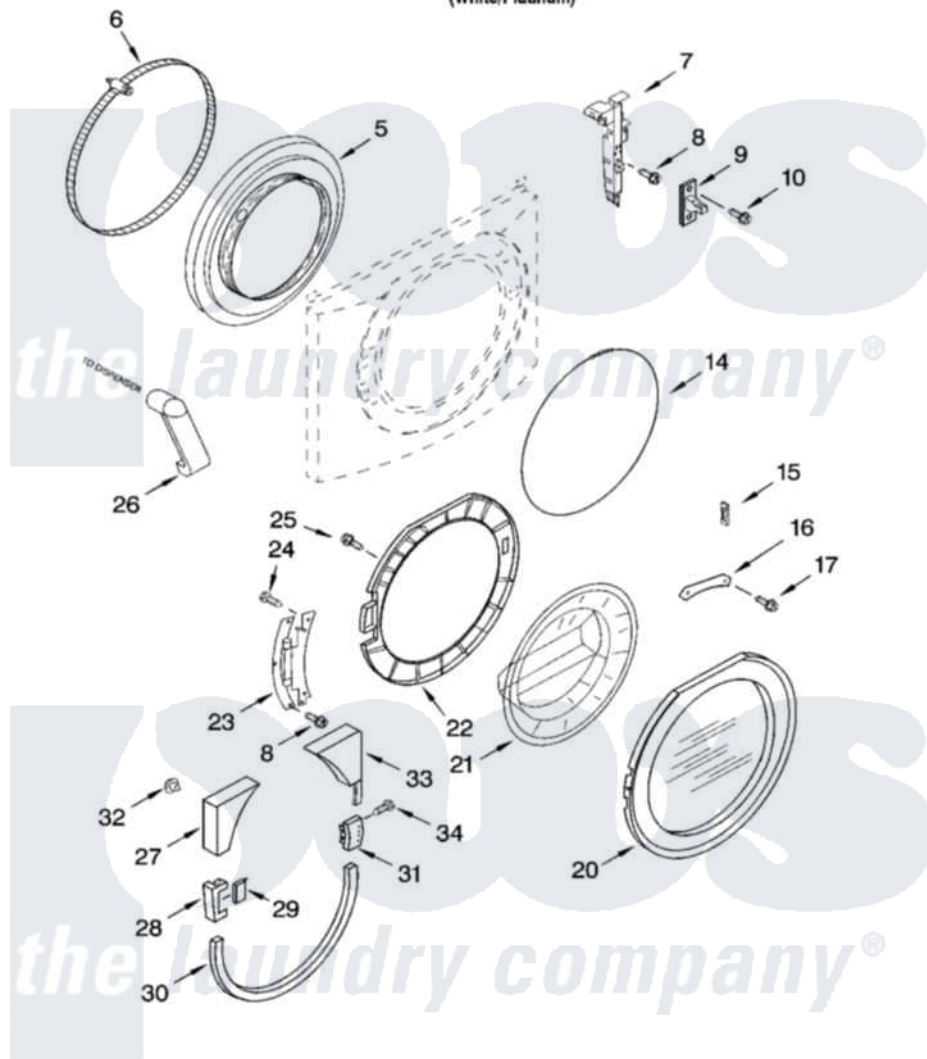

# Whirlpool GHW9150PW3 02 - DOOR AND LATCH PARTS

## DOOR AND LATCH PARTS

For Model: GHW9150PW3  
(White/Platinum)

8181495

3

Whirlpool [Residential Whirlpool GHW9150PW3 Washer Parts](#) Parts Diagram 02 - DOOR AND LATCH PARTS  
Click on the part number to view part

Item	Original Part Number	Replaced By	Status	Part Description
5	<a href="#">8182119</a>			Bellow
6	8181663	<a href="#">8182210</a>		Clamp, Bellow
7	<a href="#">8182634</a>			Lock, Door
8	8181760	<a href="#">8540725</a>		Screw
9	<a href="#">8181651</a>			Hook, Door
10	8181758	<a href="#">8182214</a>		Screw
14	8181664	<a href="#">8182211</a>		Clamp, Bellow To Front Panel
15	8181659	<a href="#">W10128586</a>		Clamp, Glass Support
16	<a href="#">8181650</a>			Clamp, Glass
17	<a href="#">8181785</a>			Screw
20	<a href="#">8182992</a>			Door Frame Assembly
21	<a href="#">8181655</a>			Glass, Door
22	8182628	<a href="#">W10163308</a>		Frame
23	<a href="#">8181843</a>			Hinge, Door
24	<a href="#">8181660</a>			Screw
25	<a href="#">8181661</a>			Screw, Actuator

26	<a href="#">8181718</a>	Tube, Dispenser To Bellow
27	<a href="#">8181842</a>	Trim, Upper Left
28	<a href="#">8181841</a>	Cover, Hinge
29	<a href="#">8181844</a>	Cover, Hinge
30	<a href="#">8181840</a>	Trim, Lower
31	<a href="#">8181846</a>	Handle, Door
32	<a href="#">8182779</a>	Clip, Trim
33	<a href="#">8181839</a>	Trim, Upper Right
34	8181759	<a href="#">3400805</a> Screw, 8-18 X 3/64