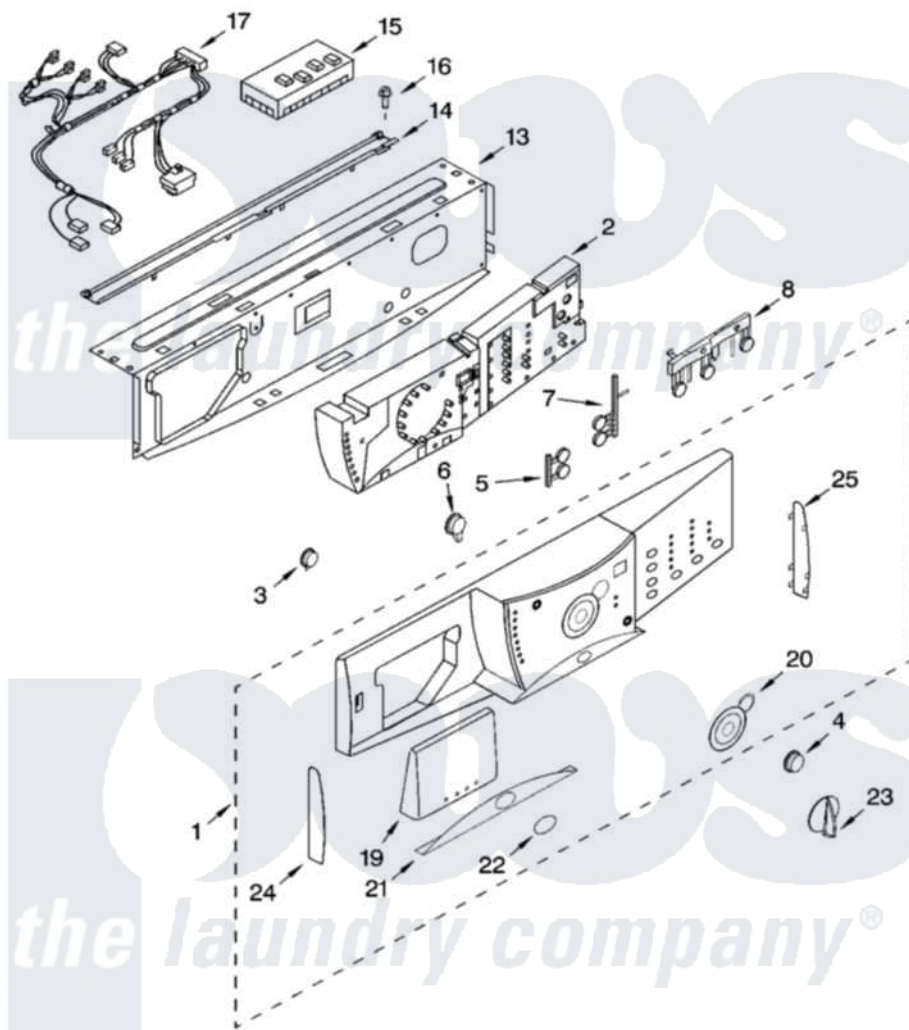

# Whirlpool GHW9150PW3 03 - CONTROL PANEL PARTS

## CONTROL PANEL PARTS

For Model: GHW9150PW3  
(White/Platinum)

8181495

5

Whirlpool Residential Whirlpool GHW9150PW3 Washer Parts Parts Diagram 03 - CONTROL PANEL PARTS  
Click on the part number to view part

Item	Original Part Number	Replaced By	Status	Part Description
1	<a href="#">8182864</a>			Panel, Control
2	<a href="#">8182785</a>			User Interface
3	<a href="#">8181860</a>			Button, Power
4	<a href="#">8181861</a>			Button, Start
5	<a href="#">8181863</a>			Button Set, Soil Level
6	<a href="#">8182275</a>			Button, Pause/Cancel
7	<a href="#">8181889</a>			Button Set, Options
8	<a href="#">8181865</a>			Button Set, Spin/Temperature
13	8181639		Not Available	Brace, Front Top
14	<a href="#">8182800</a>			Channel, Water
15	<a href="#">8182695</a>			Microcomputer, Machine Control
16	8181756	<a href="#">488729</a>		Screw
17	<a href="#">8181783</a>			Harness, Wire
19	<a href="#">8181887</a>			Handle, Drawer
20	<a href="#">8181855</a>			Bezel, Knob
21	<a href="#">8181857</a>			Overlay, Door

22	8181858	<a href="#">8303811</a>	Badge, Assembly
23	<a href="#">8181859</a>		Knob, Control
24	<a href="#">8181852</a>		Endcap, Left
25	<a href="#">8181853</a>		Endcap, Right