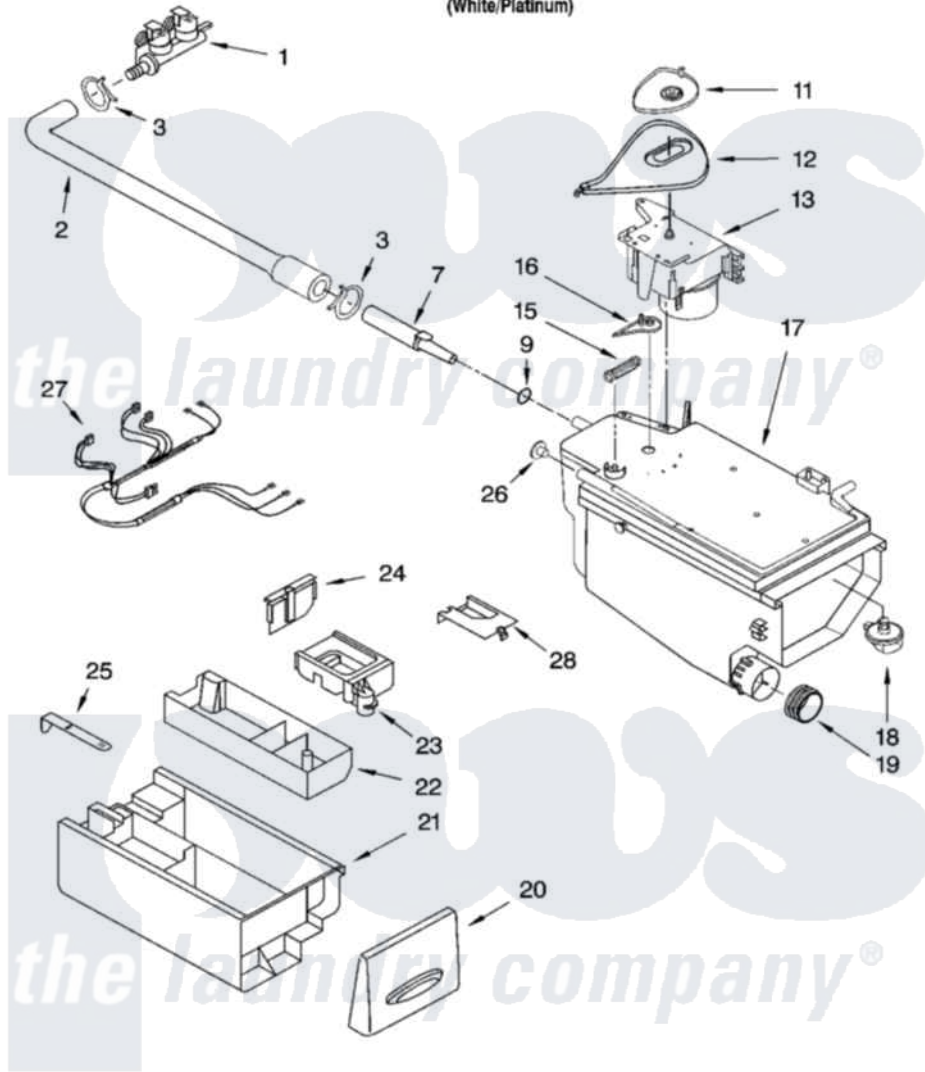

Whirlpool GHW9150PW3 04 - DISPENSER PARTS

DISPENSER PARTS

For Model: GHW9150PW3
(White/Platinum)

8181495

7

Whirlpool [Residential Whirlpool GHW9150PW3 Washer Parts](#) Parts Diagram 04 - DISPENSER PARTS
Click on the part number to view part

Item	Original Part Number	Replaced By	Status	Part Description
1	8181694			Valve, Inlet
2	8182683			Hose, Inlet Valve To Dispenser
3	8181751	489503		Clamp
7	8183010	280194		Nozzle
9	8183036	280196		Ring-O
11	8181726			Cam, Actuator
12	8181725			Lever, Water Distribution
13	8181723			Actuator
15	8181727			Spring, Lever
16	8181724			Connection, Lever
17	8183032	280198		Dispenser
18	8181712			Nozzle, Distribution
19	8181747			Seal
20	8181887			Handle, Drawer
21	8181720			Drawer, Detergent
22	8181722			Container, Detergent

23	8182665	Siphon, Bleach/Softener
24	8182131	Separator
25	8181721	Hook, Drawer
26	8182123	Led, Pcb
27	8182682	Harness, Wiring
28	8181898	Cover, Pre-Wash