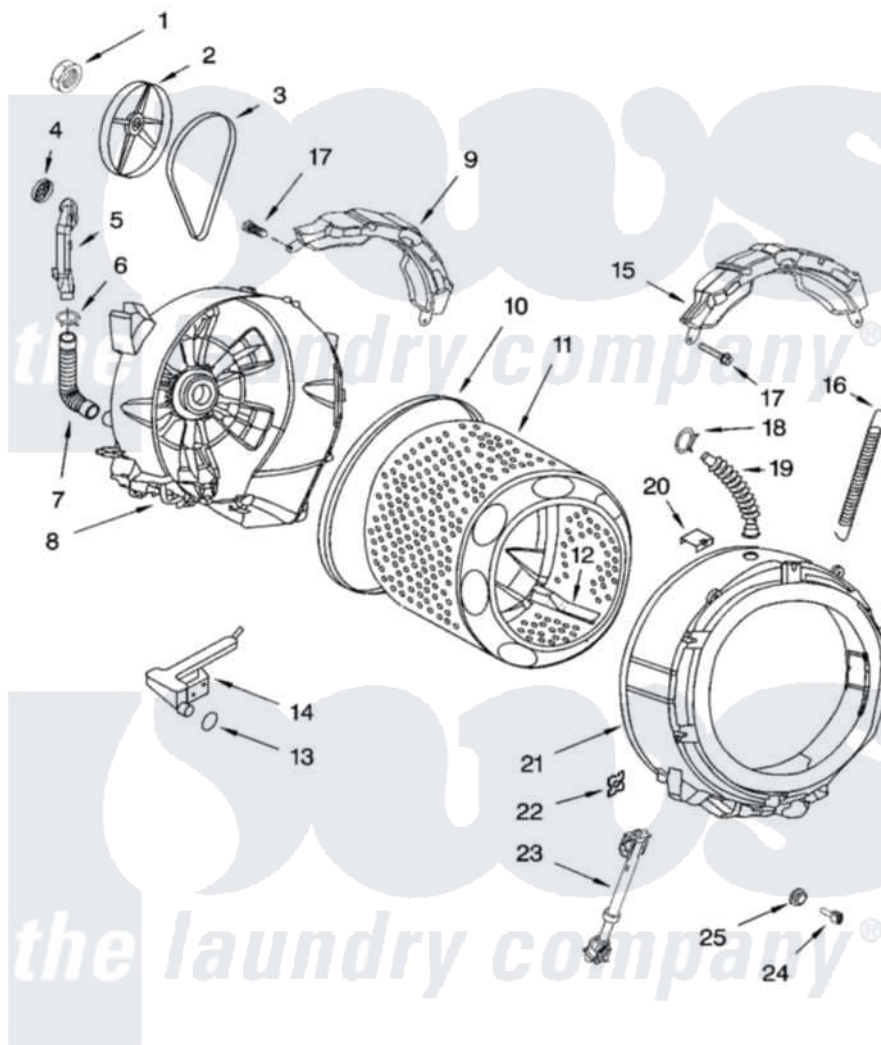

Whirlpool GHW9150PW3 05 - TUB AND BASKET PARTS

TUB AND BASKET PARTS

For Model: GHW9150PW3
(White/Platinum)

8181495

9

Whirlpool Residential Whirlpool GHW9150PW3 Washer Parts Parts Diagram 05 - TUB AND BASKET PARTS
Click on the part number to view part

Item	Original Part Number	Replaced By	Status	Part Description
1	8182132	W10283361		Nut, Pulley
2	8182650			Pulley
3	8182633	W10388414		Belt
4	8181745			Grid, Ventilation
5	8181744			Pipe, Ventilation
6	8181746	W10208156		Clamp
7	8181743			Hose, Exhaust
8	8181912	285984		Tub-Outer
9	8181913	W10008870		Counterweight, Rear
10	8181673			Gasket, Tub
11	8182232	W10250573		Basket, Complete
12	8182233			Baffle, Basket
13	8181748	W10250553		O-Ring, Air Trap
14	8181731			Airtrap
15	8181645	W10008880		Counterweight, Front
16	8182814			Spring, Suspension

17	8181647	W10182109	Screw-Kit
18	8181742	3367052	Clamp, Hose
19	8181794		Hose, Tub To Dispenser
20	8181667	8540092	Clamp, Tub
21	8181825	285982	Tub-Outer
22	8182512		Nut, Push-In
23	8182812		Shock Absorber
24	8181705		Ntc
25	8181829		Seal, Rubber
"	BLANK	Not Available	Following Parts Not Illustrated
"	8182126	3196427	Screw