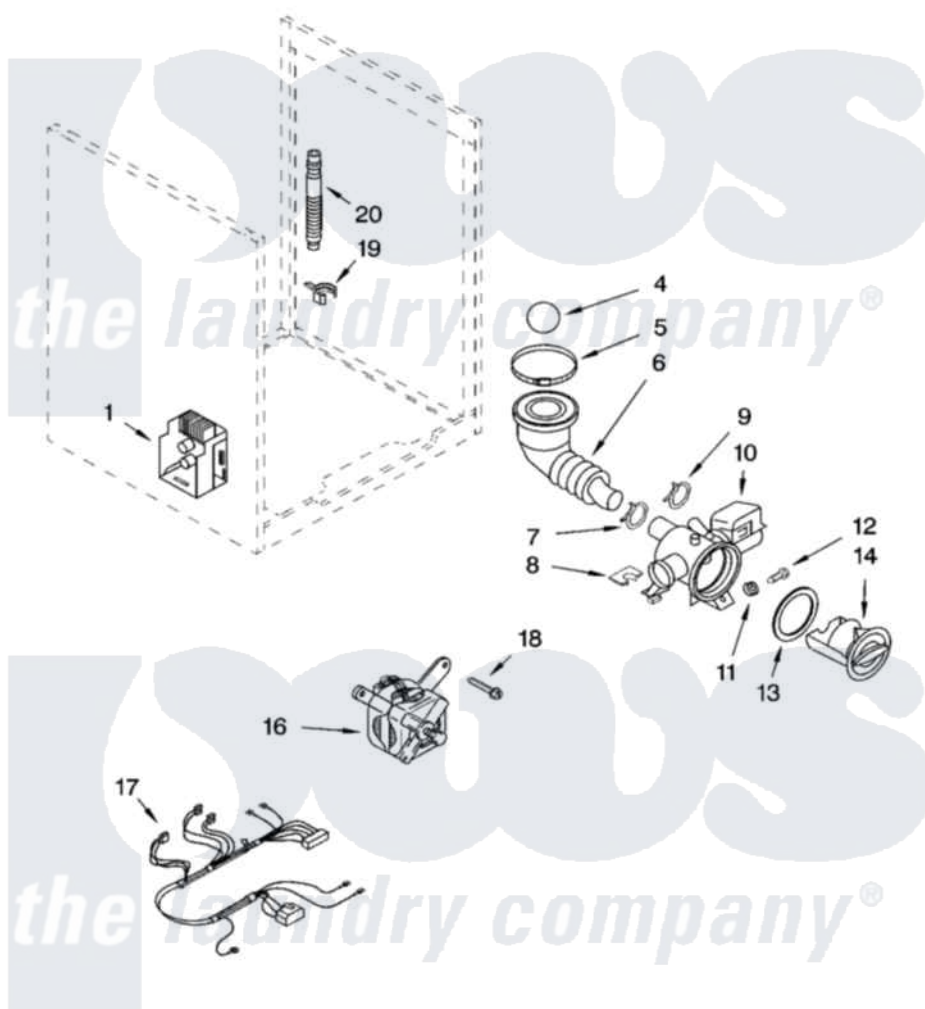

Whirlpool GHW9150PW3 06 - PUMP AND MOTOR PARTS, OPTIONAL PARTS (NOT INCLUDED)

**PUMP AND MOTOR PARTS**

For Model: GHW9150PW3  
(White/Platinum)

8181495

11

Whirlpool [Residential Whirlpool GHW9150PW3 Washer Parts](#) Parts Diagram 06 - PUMP AND MOTOR PARTS, OPTIONAL PARTS (NOT INCLUDED)  
Click on the part number to view part

Item	Original Part Number	Replaced By	Status	Part Description
1	8182679	<a href="#">8182706</a>		Control Unit
4	8181733	<a href="#">W10121657</a>		Ball
5	8181734	<a href="#">696392</a>		Hose Clamp
6	<a href="#">8181732</a>			Hose, Tub To Pump
7	8181753	<a href="#">285655</a>		Clamp, Hose
8	8181786	<a href="#">280181</a>		Grommet
9	8181752	<a href="#">3367052</a>		Clamp, Hose
10	8181684	<a href="#">280187</a>		Pump-Water
11	8181787	<a href="#">280182</a>		Grommet
12	<a href="#">8181780</a>			Screw
13	<a href="#">8181736</a>			Seal, Filter Cap
14	<a href="#">8181735</a>			Cap, Filter
16	<a href="#">8182793</a>			Motor, Drive
17	8181782	<a href="#">W10137867</a>		Harns-Wire
18	8181761	<a href="#">W10128585</a>		Bolt, Motor

19	8181755	<a href="#">8182209</a>	Retainer, Drain Hose
20	8181740	<a href="#">W10003250</a>	Hose, Drain-Inner
	<a href="#">72017</a>		Paint, Touch-Up
"	<a href="#">350938</a>		Paint, Pressurized Spray B
"	<a href="#">350930</a>		Paint, Pressurized Spray B
"	<a href="#">799344</a>		Paint, Touch-Up )
"	BLANK	Not Available	ACCESSORY PARTS
"	<a href="#">285863</a>		Water System Parts