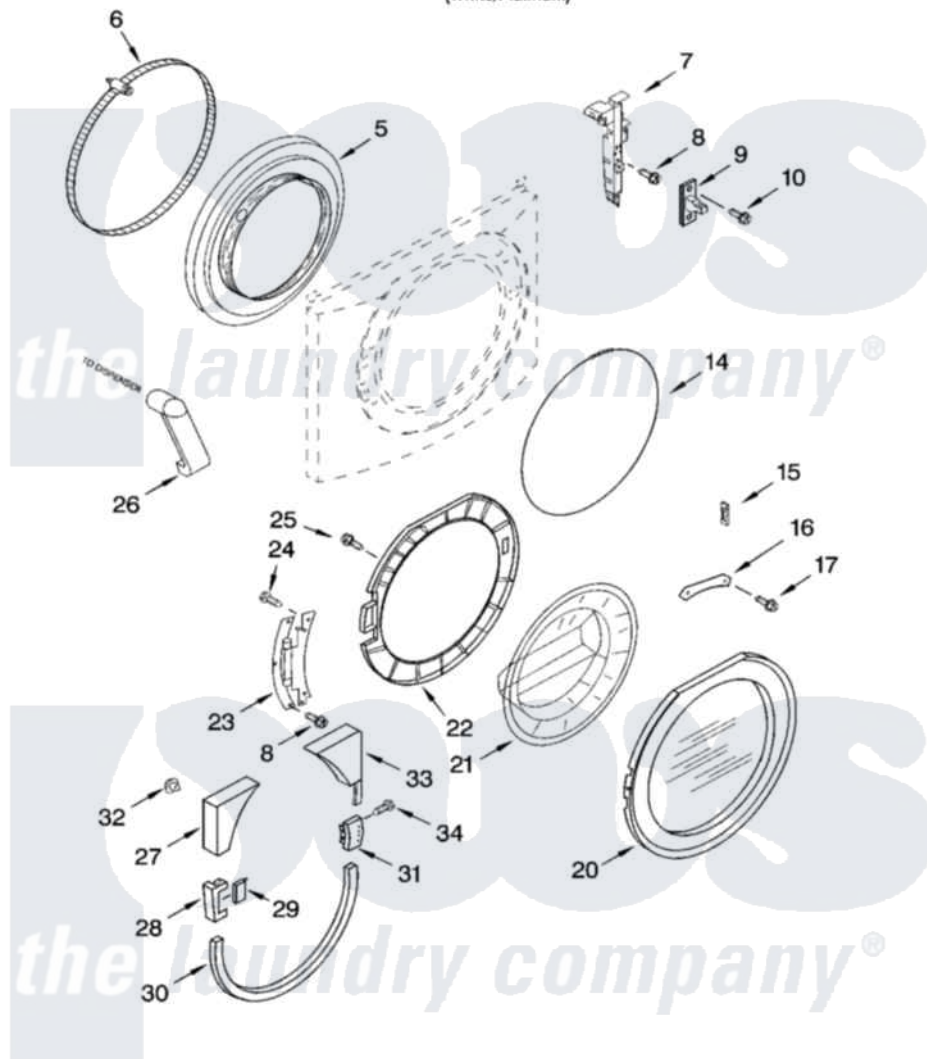

Whirlpool GHW9150PW4 02 - DOOR AND LATCH PARTS

DOOR AND LATCH PARTS

For Model: GHW9150PW4
(White/Platinum)

W10112159

3

Whirlpool [Residential Whirlpool GHW9150PW4 Washer Parts](#) Parts Diagram 02 - DOOR AND LATCH PARTS
Click on the part number to view part

Item	Original Part Number	Replaced By	Status	Part Description
5	8182119			Bellow
6	8181663	8182210		Clamp, Bellow
7	8182634			Lock, Door
8	8181760	8540725		Screw
9	8181651			Hook, Door
10	8181758	8182214		Screw
14	8181664	8182211		Clamp, Bellow To Front Panel
15	8181659	W10128586		Clamp, Glass Support
16	8181650			Clamp, Glass
17	8181785			Screw
20	8182992			Door Frame Assembly
21	8181655			Glass, Door
22	8182628	W10163308		Frame
23	8181843			Hinge, Door
24	8181660			Screw
25	8181661			Screw, Actuator

26	8181718	Tube, Dispenser To Bellow
27	8181842	Trim, Upper Left
28	8181841	Cover, Hinge
29	8181844	Cover, Hinge
30	8181840	Trim, Lower
31	8181846	Handle, Door
32	8182779	Clip, Trim
33	8181839	Trim, Upper Right
34	8181759	3400805 Screw, 8-18 X 3/64