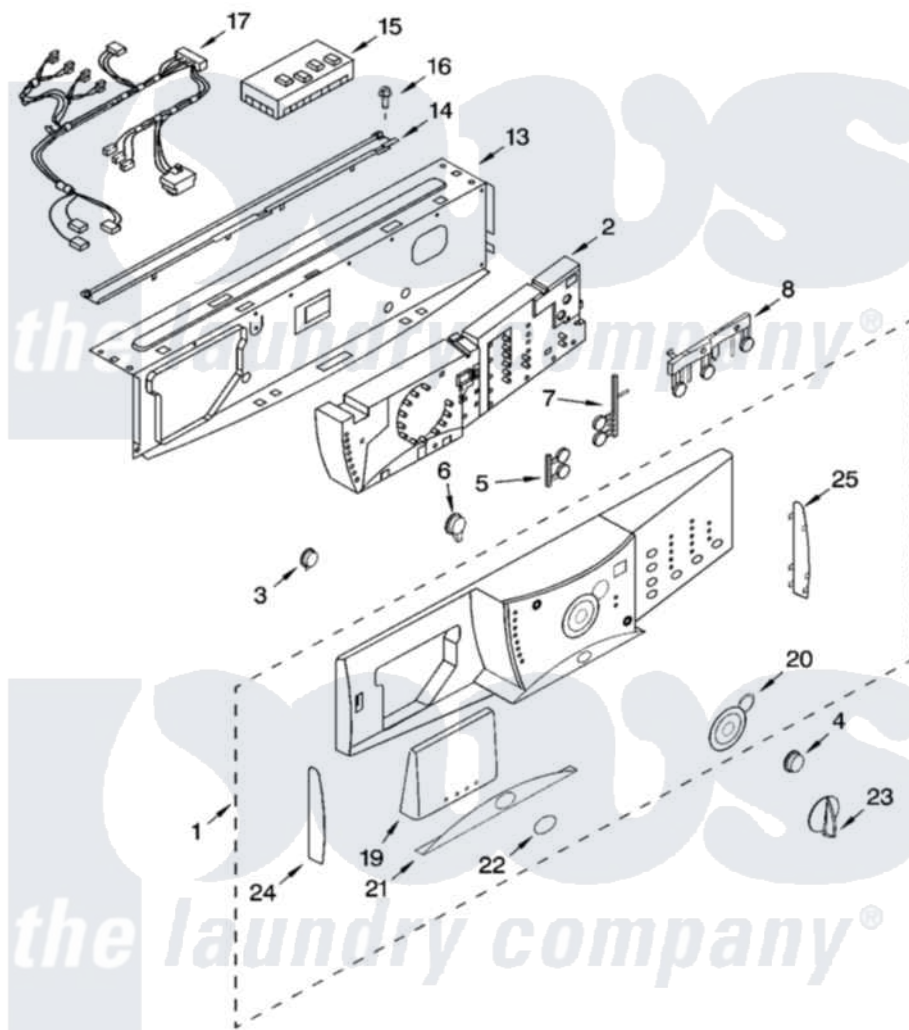

# Whirlpool GHW9150PW4 03 - CONTROL PANEL PARTS

## CONTROL PANEL PARTS

For Model: GHW9150PW4  
(White/Platinum)

W10112159

5

Whirlpool Residential Whirlpool GHW9150PW4 Washer Parts Parts Diagram 03 - CONTROL PANEL PARTS  
Click on the part number to view part

Item	Original Part Number	Replaced By	Status	Part Description
1	<a href="#">8182864</a>			Panel, Control
2	<a href="#">8182785</a>			User Interface
3	<a href="#">8181860</a>			Button, Power
4	<a href="#">8181861</a>			Button, Start
5	<a href="#">8181863</a>			Button Set, Soil Level
6	<a href="#">8182275</a>			Button, Pause/Cancel
7	<a href="#">8181889</a>			Button Set, Options
8	<a href="#">8181865</a>			Button Set, Spin/Temperature
13	8181639		Not Available	Brace, Front Top
14	8181640	<a href="#">8182800</a>		Channel, Water
15	<a href="#">8182695</a>			Microcomputer, Machine Control
16	8181756	<a href="#">488729</a>		Screw
17	<a href="#">8181783</a>			Harness, Wire
19	<a href="#">8181887</a>			Handle, Drawer
20	<a href="#">8181855</a>			Bezel, Knob
21	<a href="#">8181857</a>			Overlay, Door

22	8181858	<a href="#">8303811</a>	Badge, Assembly
23	<a href="#">8181859</a>		Knob, Control
24	<a href="#">8181852</a>		Endcap, Left
25	<a href="#">8181853</a>		Endcap, Right