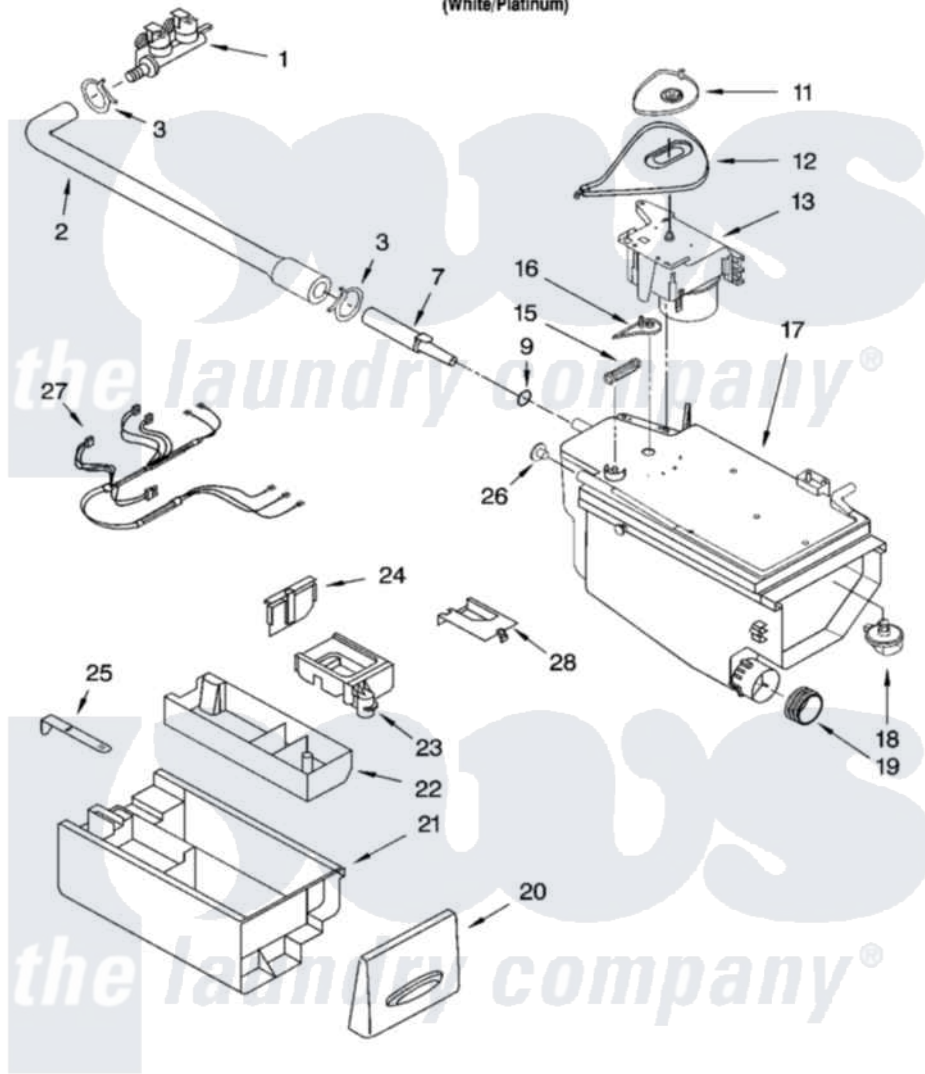

Whirlpool GHW9150PW4 04 - DISPENSER PARTS

DISPENSER PARTS

For Model: GHW9150PW4
(White/Platinum)

W10112159

7

[Whirlpool Residential Whirlpool GHW9150PW4 Washer Parts](#) Parts Diagram 04 - DISPENSER PARTS

[Click on the part number to view part](#)

Item	Original Part Number	Replaced By	Status	Part Description
1	8182862			Valve, Inlet
2	8182683			Hose, Inlet Valve To Dispenser
3	8181751	489503		Clamp
7	8183010	280194		Nozzle
9	8183036	280196		Ring-O
11	8181726			Cam, Actuator
12	8181725			Lever, Water Distribution
13	8181723			Actuator
15	8181727			Spring, Lever
16	8181724			Connection, Lever
17	8183032	280198		Dispenser
18	8181712			Nozzle, Distribution
19	8181747			Seal
20	8181887			Handle, Drawer
21	8181720			Drawer, Detergent
22	8181722			Container, Detergent

23	8182665	Siphon, Bleach/Softener
24	8182131	Separator
25	8181721	Hook, Drawer
26	8182123	Led, Pcb
27	8182863	Harness, Wiring
28	8181898	Cover, Pre-Wash