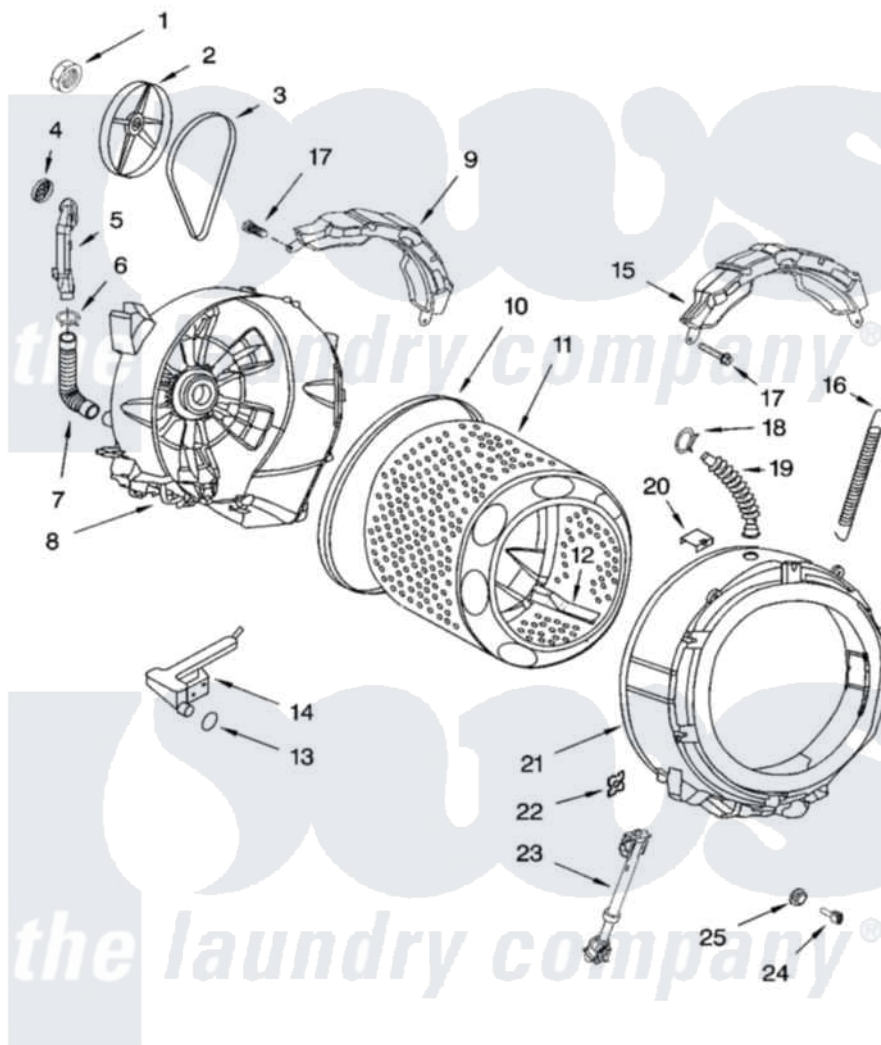

# Whirlpool GHW9150PW4 05 - TUB AND BASKET PARTS

## TUB AND BASKET PARTS

For Model: GHW9150PW4  
(White/Platinum)

W10112159

9

Whirlpool Residential Whirlpool GHW9150PW4 Washer Parts Parts Diagram 05 - TUB AND BASKET PARTS  
Click on the part number to view part

Item	Original Part Number	Replaced By	Status	Part Description
1	8182132	<a href="#">W10283361</a>		Nut, Pulley
2	<a href="#">8182650</a>			Pulley
3	8182633	<a href="#">W10388414</a>		Belt
4	<a href="#">8181745</a>			Grid, Ventilation
5	<a href="#">8181744</a>			Pipe, Ventilation
6	8181746	<a href="#">W10208156</a>		Clamp
7	<a href="#">8181743</a>			Hose, Exhaust
8	8181912	<a href="#">285984</a>		Tub-Outer
9	8181913	<a href="#">W10008870</a>		Counterweight, Rear
10	<a href="#">8181673</a>			Gasket, Tub
11	8182232	<a href="#">W10250573</a>		Basket, Complete
12	<a href="#">8182233</a>			Baffle, Basket
13	8181748	<a href="#">W10250553</a>		O-Ring, Air Trap
14	<a href="#">8181731</a>			Airtrap
15	8181645	<a href="#">W10008880</a>		Counterweight, Front
16	<a href="#">8182814</a>			Spring, Suspension

17	8181647	<a href="#">W10182109</a>	Screw-Kit
18	8181742	<a href="#">3367052</a>	Clamp, Hose
19	<a href="#">8181794</a>		Hose, Tub To Dispenser
20	8181667	<a href="#">8540092</a>	Clamp, Tub
21	8181825	<a href="#">285982</a>	Tub-Outer
22	<a href="#">8182512</a>		Nut, Push-In
23	<a href="#">8182812</a>		Shock Absorber
24	<a href="#">8181705</a>		Ntc
25	<a href="#">8181829</a>		Seal, Rubber
"	BLANK	Not Available	Following Parts Not Illustrated
"	8182126	<a href="#">3196427</a>	Screw