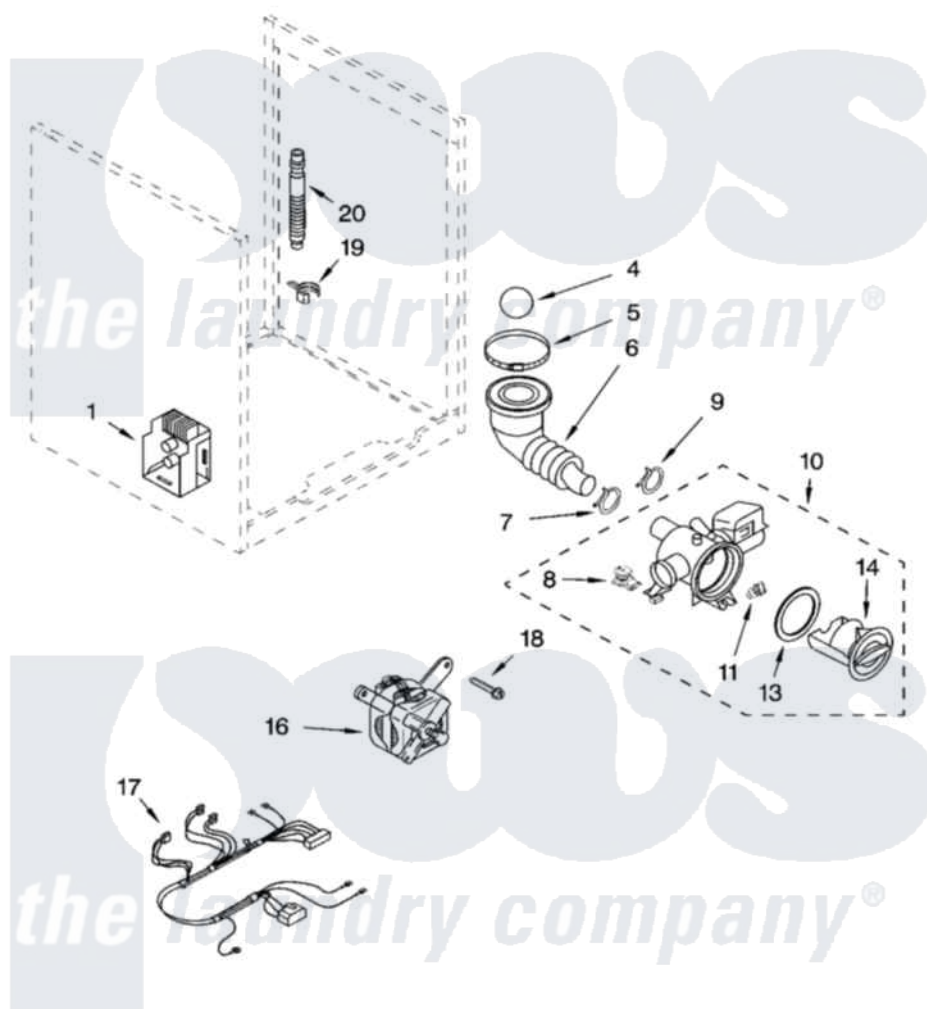

Whirlpool GHW9150PW4 06 - PUMP AND MOTOR PARTS, OPTIONAL PARTS (NOT INCLUDED)

PUMP AND MOTOR PARTS

For Model: GHW9150PW4
(White/Platinum)

W10112159

11

Whirlpool [Residential Whirlpool GHW9150PW4 Washer Parts](#) Parts Diagram 06 - PUMP AND MOTOR PARTS, OPTIONAL PARTS (NOT INCLUDED)
Click on the part number to view part

Item	Original Part Number	Replaced By	Status	Part Description
1	8182679	8182706		Control Unit
4	8181733	W10121657		Ball
5	8181734	696392		Hose Clamp
6	8181732			Hose, Tub To Pump
7	8181753	285655		Clamp, Hose
8	8182820			Grommet, Damper
9	8181752	3367052		Clamp, Hose
10	8182821	280187		Pump-Water
11	8182816			Grommet, Damper
13	8181736			Seal, Filter Cap
14	8183027			Cap, Filter
16	8182793			Motor, Drive
17	8183035	W10137867		Harns-Wire
18	8181761	W10128585		Bolt, Motor
19	8181755	8182209		Retainer, Drain Hose

20	8181740	W10003250	Hose, Drain-Inner
		72017	Paint, Touch-Up
"		350938	Paint, Pressurized Spray B
"		350930	Paint, Pressurized Spray B
"		799344	Paint, Touch-Up)
"	BLANK	Not Available	ACCESSORY PARTS
"		285863	Water System Parts