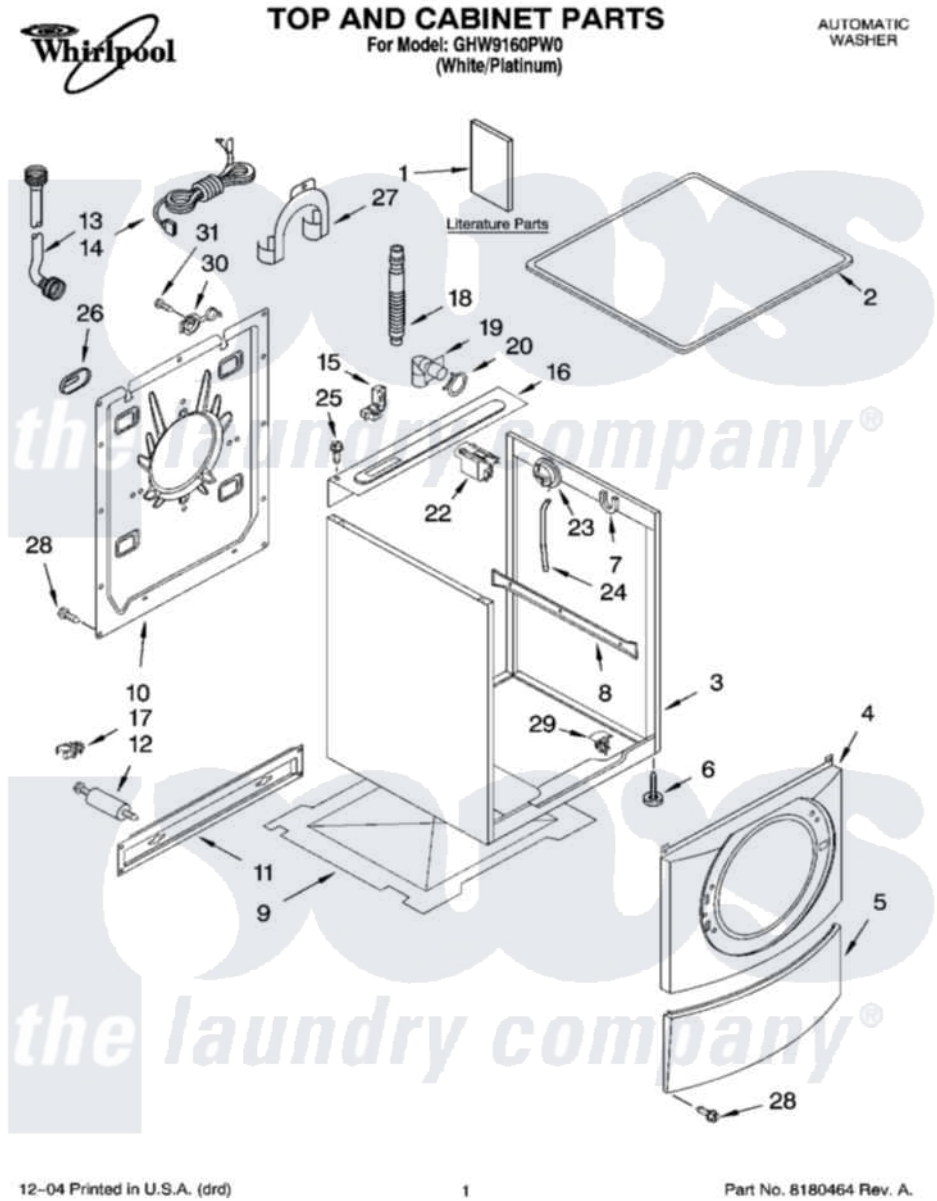

Whirlpool GHW9160PW0 01 - TOP AND CABINET PARTS

Whirlpool Residential Whirlpool GHW9160PW0 Washer Parts Parts Diagram 01 - TOP AND CABINET PARTS
 Click on the part number to view part

Item	Original Part Number	Replaced By	Status	Part Description
1	8182271		Not Available	Use & Care Guide
"	8182277			Tech Sheet
"	8182615		Not Available	Energy Guide
"	8182196		Not Available	Quick Start Guide
"	8182239		Not Available	Dispenser Guide
"	8182270		Not Available	DVD-Instruction
2	8181799	8181641		Top
3	8181630	8182609		Cabinet
4	8181838			Panel, Front
5	8181643			Toe Panel
6	8181636			Foot, Leveling
7	8181763			Bracket, Spring
8	8181634			Brace, Side Panel
9	8181635			Pan, Bottom
10	8182118	8182698		Panel, Rear
11	8182117	W10003040		Brace, Transport

12	8182124	W10289554A	Bolt
"	8182125	W10289554A	Bolt
13	8181706	76314	Hose, Inlet 6 Ft. Hose With Elbow
"	8181707	76314	Hose, Inlet 6 Ft. Hose With Elbow
14	8182120	8182649	Cord, Power
15	8181690	8182635	Strain Relief
16	8182607	W10138248	Brace, Rear
17	8182209		Retainer, Drain Hose
18	8181737		Hose, Drain
19	8181738		Connector, Hose Outlet
20	8181752	3367052	Clamp, Hose
22	8181683	W10326464	Filter, Interference
23	8181695		Switch, Pressure
24	8181739	W10004260	Hose, Pressure Switch
25	8181691		Screw
26	8181767	8540268	Cover, Transport
27	8181768	W10280024	U-Bend, Drain Hose
28	8181828	488729	Screw
29	8181930	W10085220	Microswitch
30	8182200	8182699	Grommet, Cord Support
31	8182201		Screw, 3 X 8 mm
"	N/A	Not Available	FOLLOWING PARTS NOT ILLUSTRATED
"	8182109		Harness Channel