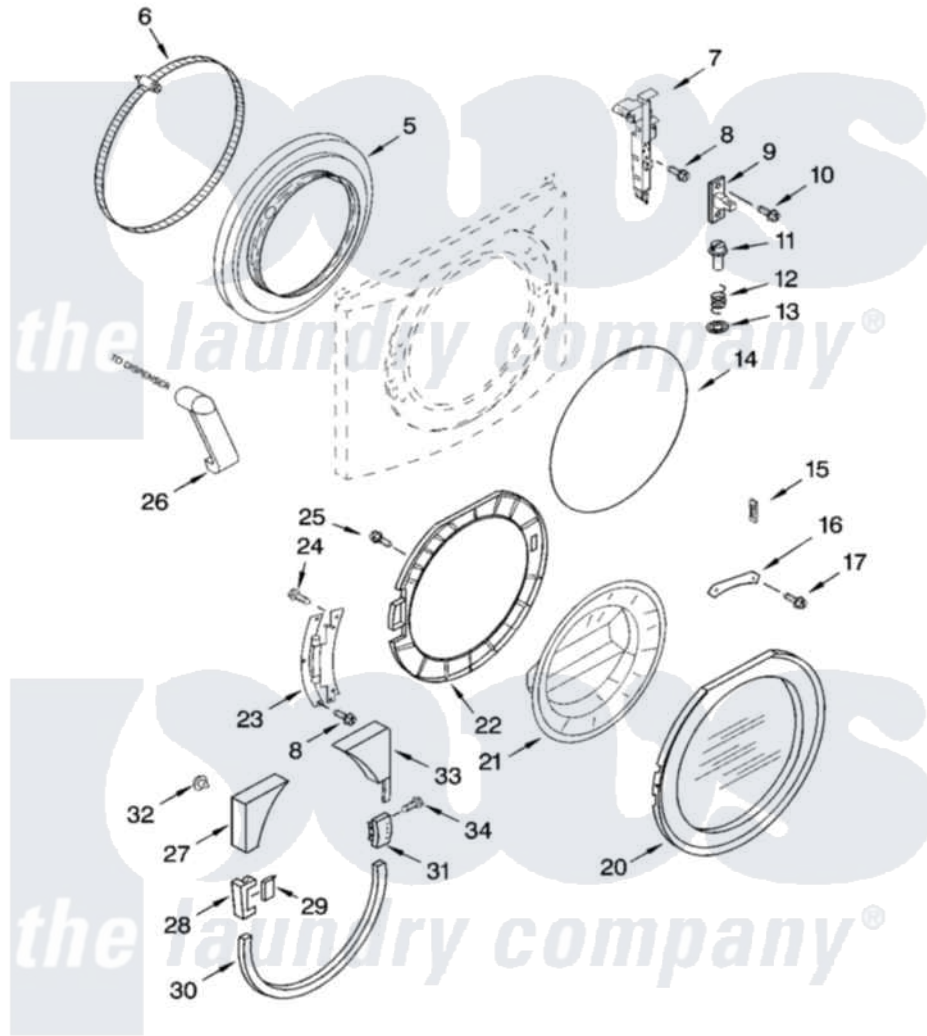

# Whirlpool GHW9160PW0 02 - DOOR AND LATCH PARTS

## DOOR AND LATCH PARTS

For Model: GHW9160PW0  
(White/Platinum)

8180464

3

Whirlpool [Residential Whirlpool GHW9160PW0 Washer Parts](#) Parts Diagram 02 - DOOR AND LATCH PARTS  
Click on the part number to view part

Item	Original Part Number	Replaced By	Status	Part Description
5	<a href="#">8182119</a>			Bellow
6	8181663	<a href="#">8182210</a>		Clamp, Bellow
7	8181700	<a href="#">8182634</a>		Lock, Door
8	8181760	<a href="#">8540725</a>		Screw
9	<a href="#">8181651</a>			Hook, Door
10	8181758	<a href="#">8182214</a>		Screw
11	<a href="#">8181652</a>			Pin, Safety
12	<a href="#">8181653</a>			Spring
13	<a href="#">8181654</a>			Washer
14	8181664	<a href="#">8182211</a>		Clamp, Bellow To Front Panel
15	8181659	<a href="#">W10128586</a>		Clamp, Glass Support
16	<a href="#">8181650</a>			Clamp, Glass
17	<a href="#">8181785</a>			Screw
20	8181848	<a href="#">8182992</a>		Door Frame Assembly
21	<a href="#">8181655</a>			Glass, Door
22	8181849	<a href="#">W10322338</a>		Frame

23	<a href="#">8181843</a>		Hinge, Door
24	<a href="#">8181660</a>		Screw
25	<a href="#">8181661</a>		Screw, Actuator
26	<a href="#">8181718</a>		Tube, Dispenser To Bellow
27	<a href="#">8181842</a>		Trim, Upper Left
28	<a href="#">8181841</a>		Cover, Hinge
29	<a href="#">8181844</a>		Cover, Hinge
30	<a href="#">8181840</a>		Trim, Lower
31	<a href="#">8181846</a>		Handle, Door
32	<a href="#">8181929</a>		Clip, Trim
33	<a href="#">8181839</a>		Trim, Upper Right
34	8181759	<a href="#">3400805</a>	Screw, 8-18 X 3/64