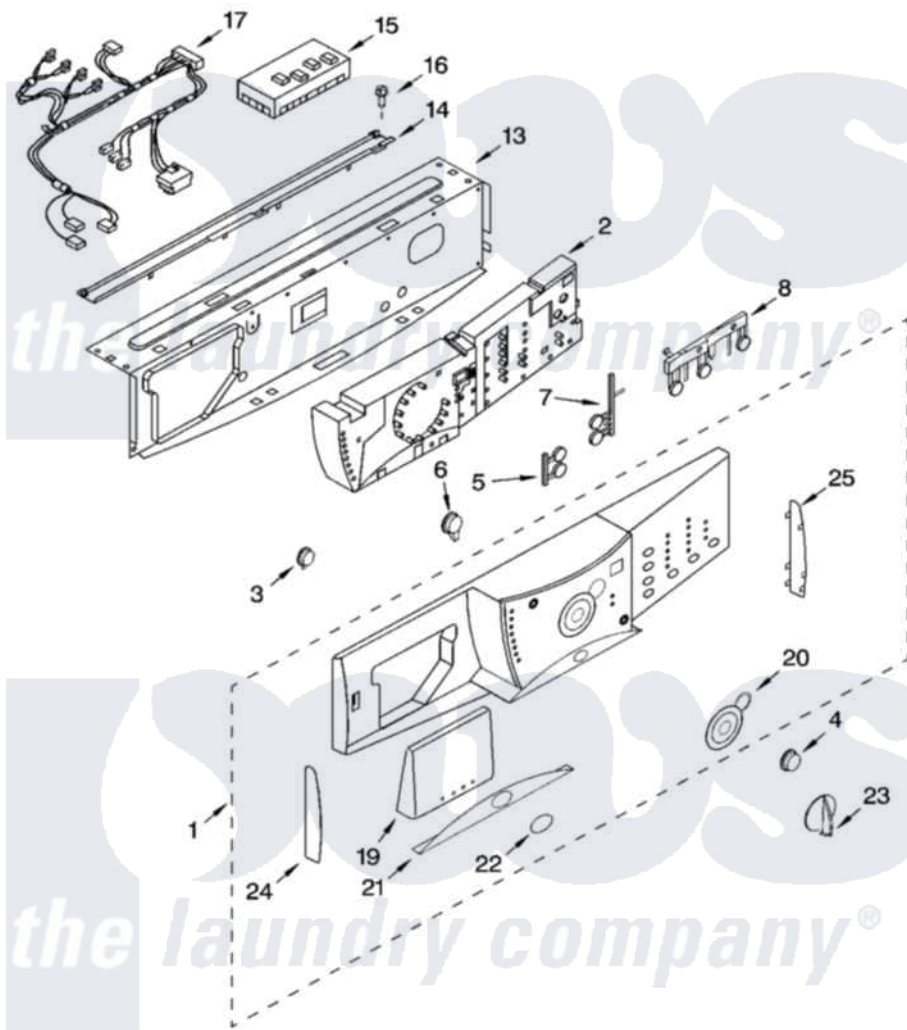

# Whirlpool GHW9160PW0 03 - CONTROL PANEL PARTS

## CONTROL PANEL PARTS

For Model: GHW9160PW0  
(White/Platinum)

8180464

5

Whirlpool Residential Whirlpool GHW9160PW0 Washer Parts Parts Diagram 03 - CONTROL PANEL PARTS  
Click on the part number to view part

Item	Original Part Number	Replaced By	Status	Part Description
1	<a href="#">8182611</a>			Panel, Control
2	<a href="#">8182273</a>			User Interface
3	<a href="#">8181860</a>			Button, Power
4	<a href="#">8181861</a>			Button, Start
5	<a href="#">8181863</a>			Button Set, Soil Level
6	<a href="#">8182275</a>			Button, Pause/Cancel
7	<a href="#">8181889</a>			Button Set, Options
8	<a href="#">8181865</a>			Button Set, Spin/Temperature
13	8181639		Not Available	Brace, Front Top
14	8181640	<a href="#">8182800</a>		Channel, Water
15	8182306	<a href="#">8182696</a>		Microcomputer, Machine Control
16	8181756	<a href="#">488729</a>		Screw
17	<a href="#">8181783</a>			Harness, Wire
19	<a href="#">8181887</a>			Handle, Drawer
20	<a href="#">8181855</a>			Bezel, Knob
21	<a href="#">8181857</a>			Overlay, Door

22	8181858	<a href="#">8303811</a>	Badge, Assembly
23	<a href="#">8181859</a>		Knob, Control
24	<a href="#">8181852</a>		Endcap, Left
25	<a href="#">8181853</a>		Endcap, Right