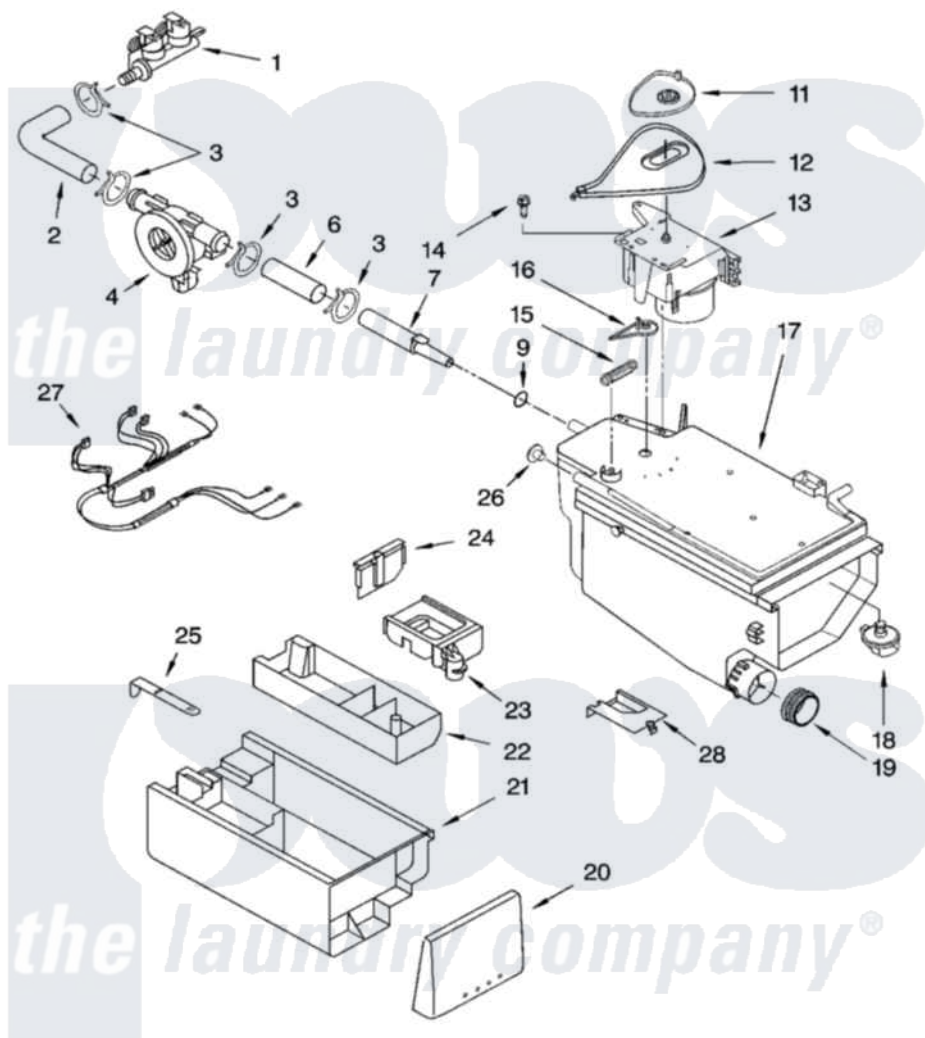

Whirlpool GHW9160PW0 04 - DISPENSER PARTS

DISPENSER PARTS

For Model: GHW9160PW0
(White/Platinum)

8180464

7

Whirlpool Residential Whirlpool GHW9160PW0 Washer Parts Parts Diagram 04 - DISPENSER PARTS

[Click on the part number to view part](#)

Item	Original Part Number	Replaced By	Status	Part Description
1	8181694			Valve, Inlet
2	8181710			Hose, Inlet Valve To Vent Pipe
3	8181751	489503		Clamp
4	8181696	W10110225		Flowmeter
6	8181708			Hose, Flowmeter
7	8181713			Nozzle, Inlet
9	8181714	280196		Ring-O
11	8181726			Cam, Actuator
12	8181725			Lever, Water Distribution
13	8181723			Actuator
14	8181759	3400805		Screw, 8-18 X 3/64
15	8181727			Spring, Lever
16	8181724			Connection, Lever
17	8182122	280198		Dispenser
18	8181712			Nozzle, Distribution
19	8181747			Seal

20	8181887		Handle, Drawer
21	8181720		Drawer, Detergent
22	8181722		Container, Detergent
23	8182606	8182665	Siphon, Bleach/Softener
24	8182131		Separator
25	8181721		Hook, Drawer
26	8182123		Led, Pcb
27	8181781		Harness, Wiring
28	8181898		Cover, Pre-Wash