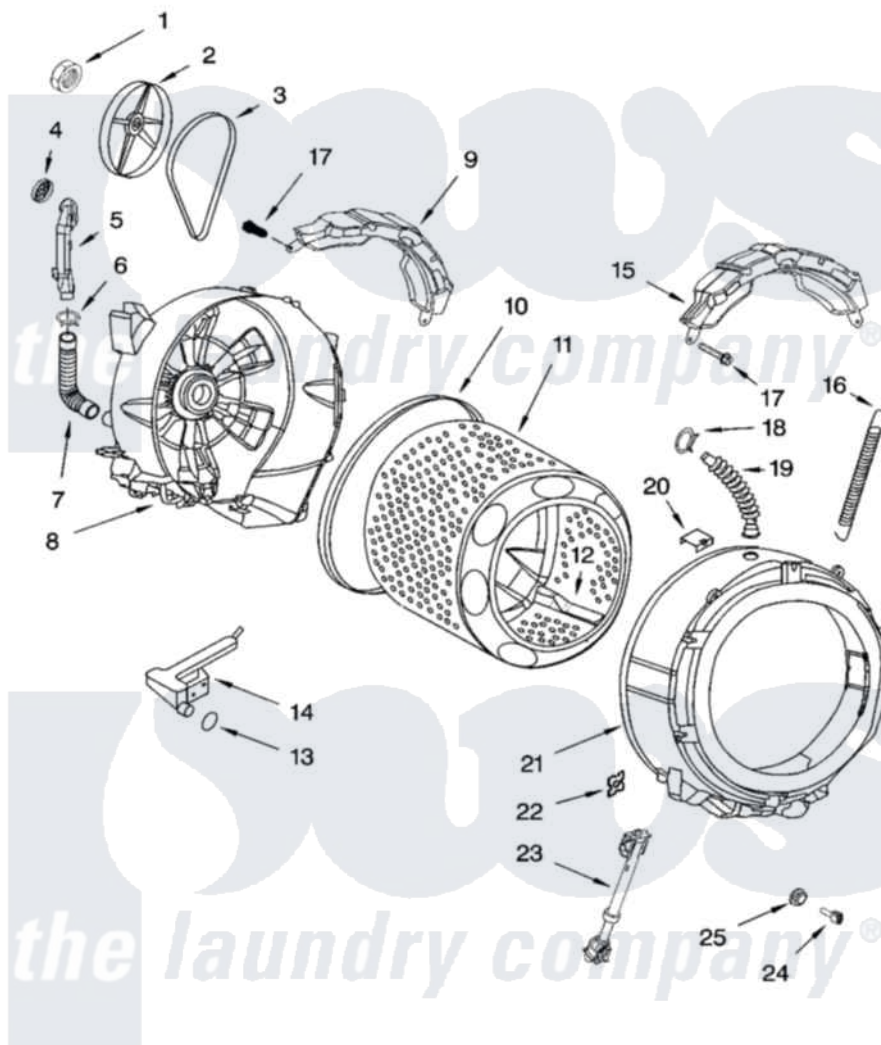

# Whirlpool GHW9160PW0 05 - TUB AND BASKET PARTS

## TUB AND BASKET PARTS

For Model: GHW9160PW0  
(White/Platinum)

8180464

9

Whirlpool [Residential Whirlpool GHW9160PW0 Washer Parts](#) Parts Diagram 05 - TUB AND BASKET PARTS

[Click on the part number to view part](#)

Item	Original Part Number	Replaced By	Status	Part Description
1	8182132	<a href="#">W10283361</a>		Nut, Pulley
2	8181671	<a href="#">8182650</a>		Pulley
3	8181670	<a href="#">W10388414</a>		Belt
4	<a href="#">8181745</a>			Grid, Ventilation
5	<a href="#">8181744</a>			Pipe, Ventilation
6	8181746	<a href="#">W10208156</a>		Clamp
7	<a href="#">8181743</a>			Hose, Exhaust
8	8181912	<a href="#">285984</a>		Tub-Outer
9	8181913	<a href="#">W10008870</a>		Counterweight, Rear
10	<a href="#">8181673</a>			Gasket, Tub
11	8182232	<a href="#">W10250573</a>		Basket, Complete
12	<a href="#">8182233</a>			Baffle, Basket
13	8181748	<a href="#">W10250553</a>		O-Ring, Air Trap
14	<a href="#">8181731</a>			Airtrap
15	8181645	<a href="#">W10008880</a>		Counterweight, Front
16	8181762	<a href="#">8182814</a>		Spring, Suspension

17	8181647	<a href="#">W10182109</a>	Screw-Kit
18	8181742	<a href="#">3367052</a>	Clamp, Hose
19	<a href="#">8181794</a>		Hose, Tub To Dispenser
20	8181667	<a href="#">8540092</a>	Clamp, Tub
21	8181825	<a href="#">285982</a>	Tub-Outer
22	<a href="#">8182512</a>		Nut, Push-In
23	8181646	<a href="#">8182703</a>	Shock Absorber
24	<a href="#">8181705</a>		Ntc
25	<a href="#">8181829</a>		Seal, Rubber
"	N/A	Not Available	FOLLOWING PARTS NOT ILLUSTRATED
"	8182126	<a href="#">3196427</a>	Screw