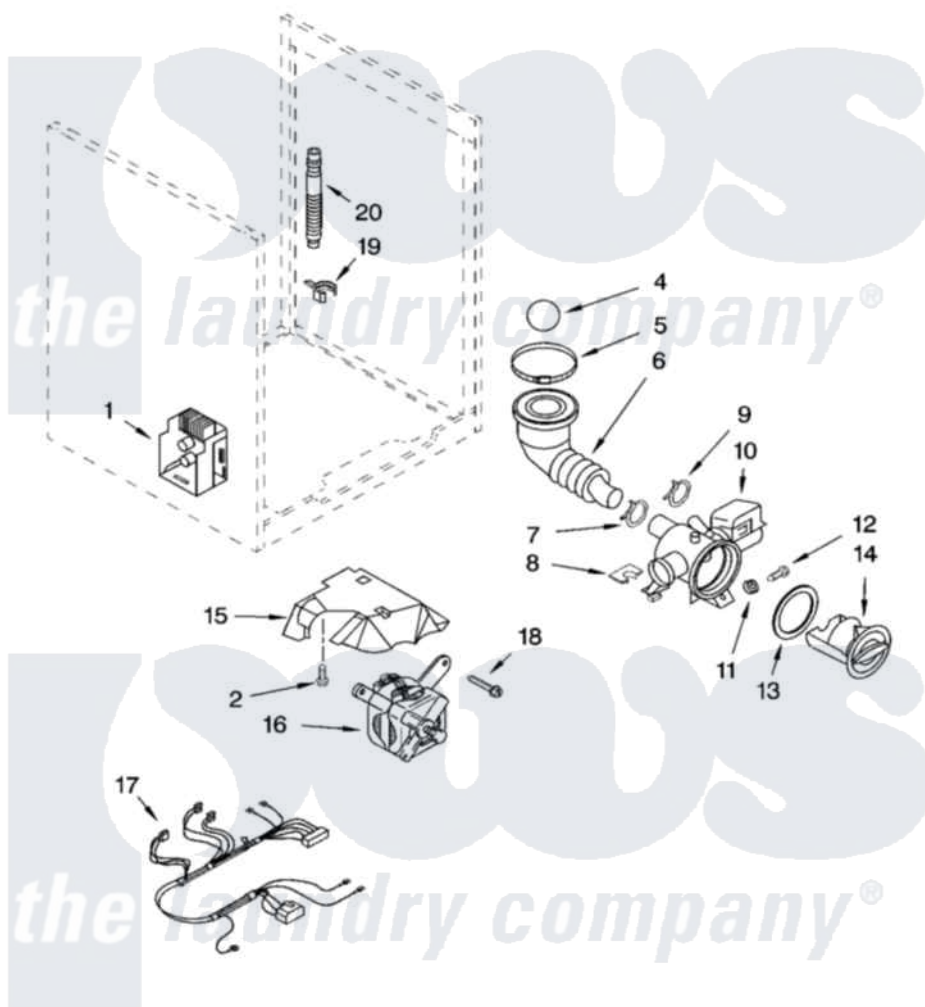

**Whirlpool GHW9160PW0 06 - PUMP AND MOTOR PARTS, OPTIONAL PARTS (NOT INCLUDED)**

**PUMP AND MOTOR PARTS**

For Model: GHW9160PW0  
(White/Platinum)

8180464

11

Whirlpool [Residential Whirlpool GHW9160PW0 Washer Parts](#) Parts Diagram 06 - PUMP AND MOTOR PARTS, OPTIONAL PARTS (NOT INCLUDED)  
Click on the part number to view part

Item	Original Part Number	Replaced By	Status	Part Description
1	8181693	<a href="#">8182706</a>		Control Unit
2	8181757	<a href="#">3186940</a>		Screw
4	8181733	<a href="#">W10121657</a>		Ball
5	8181734	<a href="#">696392</a>		Hose Clamp
6	<a href="#">8181732</a>			Hose, Tub To Pump
7	8181753	<a href="#">285655</a>		Clamp, Hose
8	8181786	<a href="#">280181</a>		Grommet
9	8181752	<a href="#">3367052</a>		Clamp, Hose
10	8181684	<a href="#">280187</a>		Pump-Water
11	8181787	<a href="#">280182</a>		Grommet
12	<a href="#">8181780</a>			Screw
13	<a href="#">8181736</a>			Seal, Filter Cap
14	<a href="#">8181735</a>			Cap, Filter
15	<a href="#">8181766</a>			Cover, Motor
16	8181682	<a href="#">8182793</a>		Motor, Drive

17	8181782	<a href="#">W10137867</a>	Harns-Wire
18	8181761	<a href="#">W10128585</a>	Bolt, Motor
19	8181755	<a href="#">8182209</a>	Retainer, Drain Hose
20	8181740	<a href="#">W10003250</a>	Hose, Drain-Inner
	<a href="#">72017</a>		Paint, Touch-Up
"	<a href="#">350938</a>		Paint, Pressurized Spray B
"	<a href="#">350930</a>		Paint, Pressurized Spray B
"	<a href="#">799344</a>		Paint, Touch-Up )
"	N/A	Not Available	ACCESSORY PARTS
"	<a href="#">285863</a>		Water System Parts