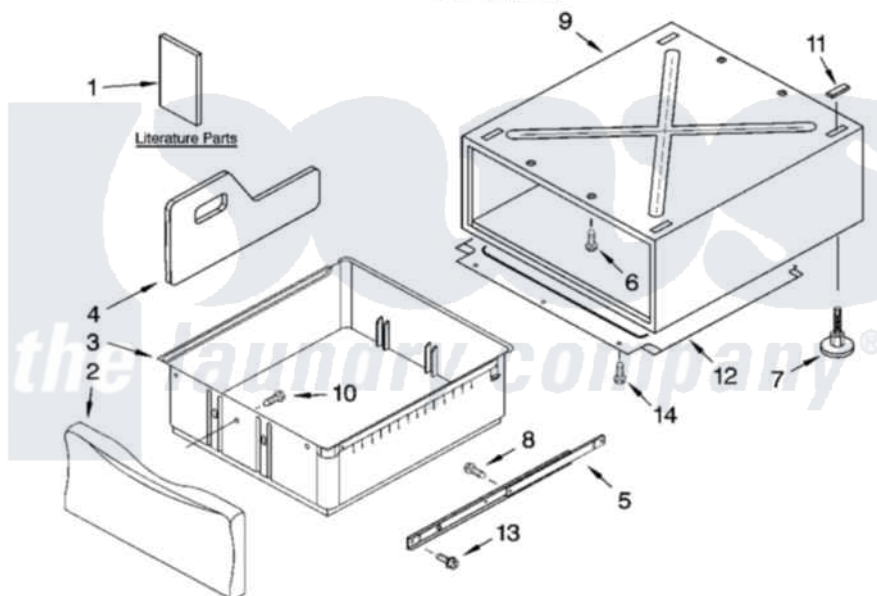

Whirlpool GHW9160PW0 08 - PEDESTAL PARTS (NOT INCLUDED)

PEDESTAL PARTS (NOT INCLUDED)

For Model: GHW9160PW0
(White/Platinum)

14

8180464

Whirlpool [Residential Whirlpool GHW9160PW0 Washer Parts](#) Parts Diagram 08 - PEDESTAL PARTS (NOT INCLUDED)

[Click on the part number to view part](#)

Item	Original Part Number	Replaced By	Status	Part Description
1	LIT8537141		Not Available	Literature Parts (Installation Instructions)
"	LIT8537342		Not Available	Literature Parts (Parts List)
2	8537870	8538014		Drawer Front Assembly
"	8537871	8538015		Drawer Front Assembly
"	8537872	8538016		Drawer Front Assembly
"	8537908	8538017		Drawer Front Assembly
"	8537931	8538018		Drawer Front Assembly
3	8537883			Drawer Bin
"	8537934			Drawer Bin
4	8537875	280123		Divider
"	8537935	285974		Divider
5	8537850	8578394		Slide Assembly
6	3400111			Screw, 12-14 X 5/8
7	8537852	8563585		Leveling Foot And Nut
8	3400639	3388228		Screw, 8-18 X 1/32
9	N/A		Not Available	Cabinet (Not Serviced)

10	3400842	Screw, 8-18 X 1/2
11	8537863	Pad
12	8537853	Pan, Bottom
13	9740848	Screw, Mixing Valve Mounting
14	90767	Screw, 8A X 3/8 HeX Washer Head Tapping