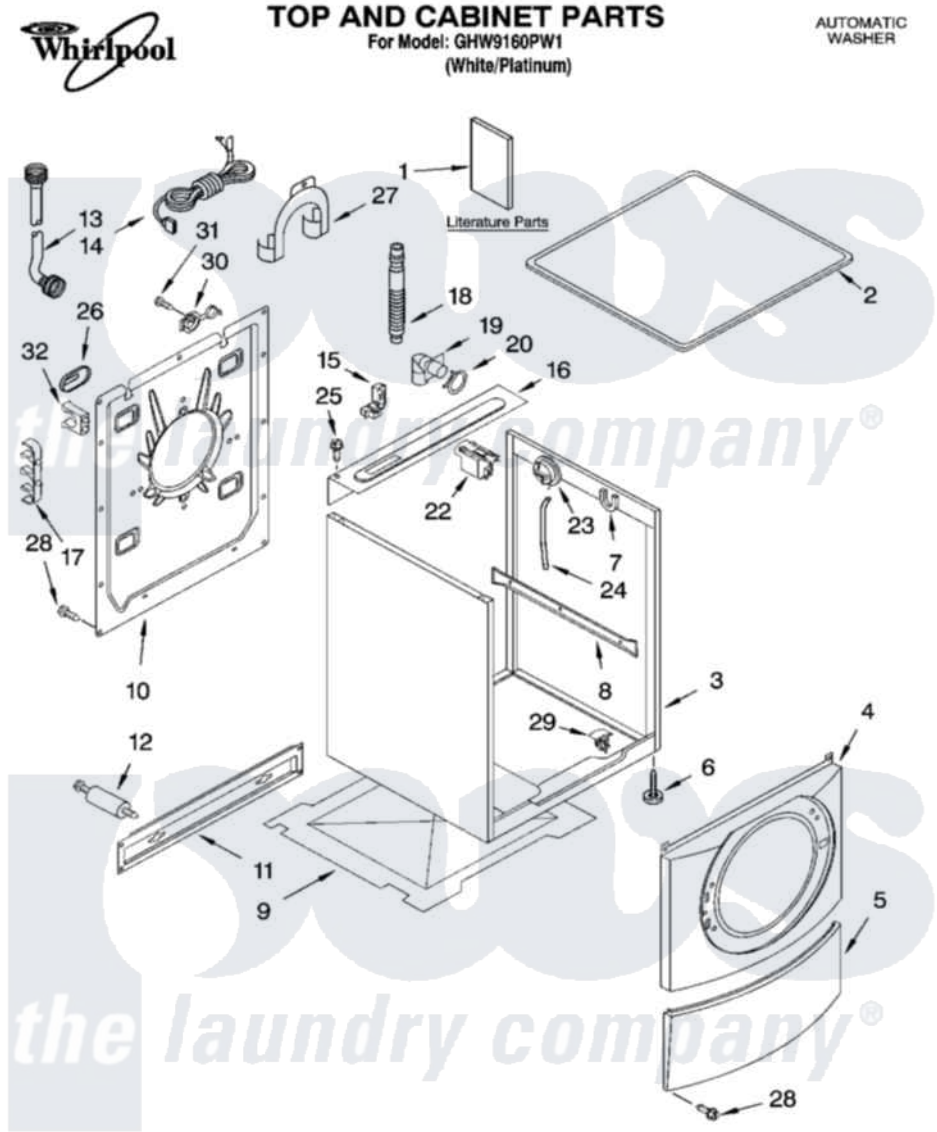

Whirlpool GHW9160PW1 01 - TOP AND CABINET PARTS

10-05 Printed in U.S.A. (dtd)

1

Part No. 8180675

Whirlpool Residential Whirlpool GHW9160PW1 Washer Parts Parts Diagram 01 - TOP AND CABINET PARTS
 Click on the part number to view part

Item	Original Part Number	Replaced By	Status	Part Description
1	8182674		Not Available	Use & Care Guide
"	8182677			Tech Sheet
"	8182615		Not Available	Energy Guide
"	8182658			Quick Start Guide
"	8182270		Not Available	DVD-Instruction
2	8181799	8181641		Top
3	8181630	8182609		Cabinet
4	8181838			Panel, Front
5	8181643			Toe Panel
6	8181636			Foot, Leveling
7	8181763			Bracket, Spring
8	8181634			Brace, Side Panel
9	8181635			Pan, Bottom
10	8182698			Panel, Rear
11	8182661	W10003040		Brace, Transport
12	8182124	W10289554A		Bolt

"	8182125	W10289554A	Bolt
13	8181706	76314	Hose, Inlet 6 Ft. Hose With Elbow
"	8181707	76314	Hose, Inlet 6 Ft. Hose With Elbow
14	8182649		Cord, Power
15	8182635		Strain Relief
16	8182607	W10138248	Brace, Rear
17	8182701		Clip, Outer Hose Holder
18	8181737		Hose, Drain
19	8181738		Connector, Hose Outlet
20	8181752	3367052	Clamp, Hose
22	8181683	W10326464	Filter, Interference
23	8181695		Switch, Pressure
24	8181739	W10004260	Hose, Pressure Switch
25	8181691		Screw
26	8182700	8540268	Cover, Transport
27	8181768	W10280024	U-Bend, Drain Hose
28	8181828	488729	Screw
29	8181930	W10085220	Microswitch
30	8182699		Grommet, Cord Support
31	8182201		Screw, 3 X 8 mm
32	8182702		Clip, Outer Hose Holder
"	N/A	Not Available	FOLLOWING PARTS NOT ILLUSTRATED
"	8182109		Harness Channel