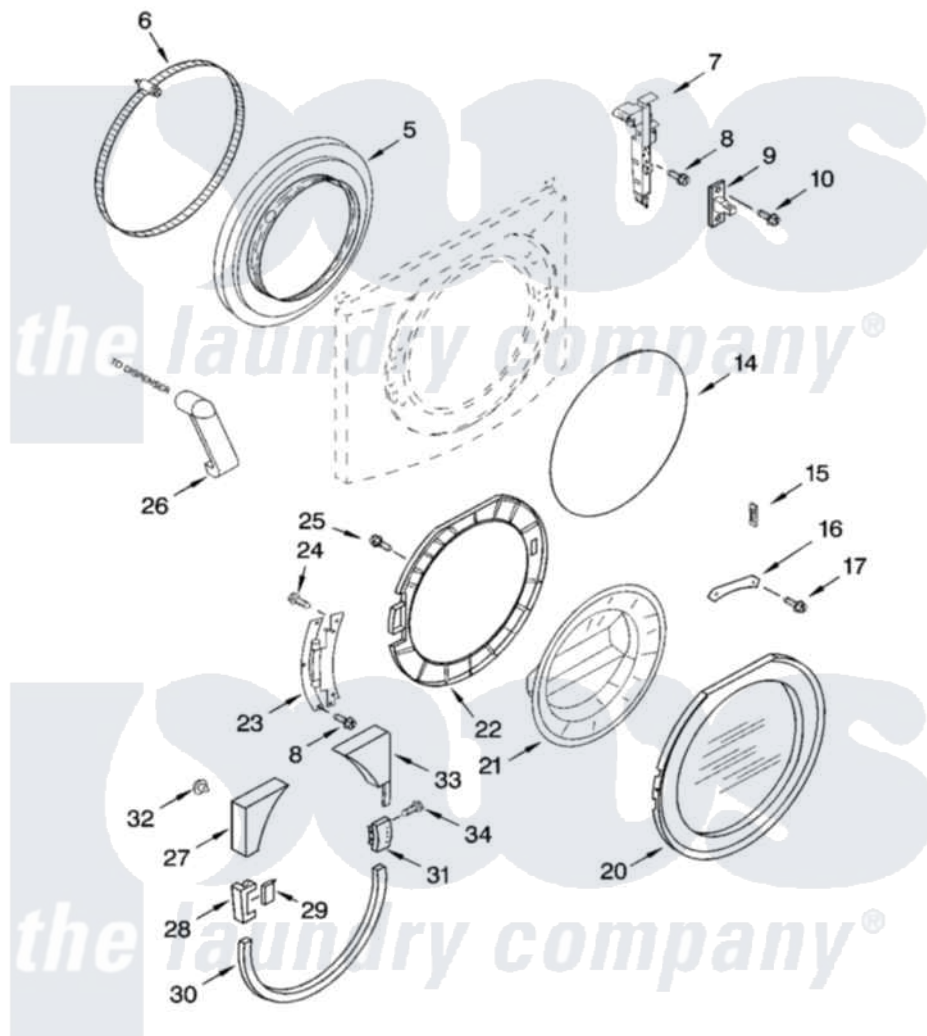

# Whirlpool GHW9160PW1 02 - DOOR AND LATCH PARTS

## DOOR AND LATCH PARTS

For Model: GHW9160PW1  
(White/Platinum)

8180675

3

Whirlpool [Residential Whirlpool GHW9160PW1 Washer Parts](#) Parts Diagram 02 - DOOR AND LATCH PARTS  
Click on the part number to view part

Item	Original Part Number	Replaced By	Status	Part Description
5	<a href="#">8182119</a>			Bellow
6	8181663	<a href="#">8182210</a>		Clamp, Bellow
7	<a href="#">8182634</a>			Lock, Door
8	8181760	<a href="#">8540725</a>		Screw
9	<a href="#">8181651</a>			Hook, Door
10	8181758	<a href="#">8182214</a>		Screw
14	8181664	<a href="#">8182211</a>		Clamp, Bellow To Front Panel
15	8181659	<a href="#">W10128586</a>		Clamp, Glass Support
16	<a href="#">8181650</a>			Clamp, Glass
17	<a href="#">8181785</a>			Screw
20	8181848	<a href="#">8182992</a>		Door Frame Assembly
21	<a href="#">8181655</a>			Glass, Door
22	8182628	<a href="#">W10163308</a>		Frame
23	<a href="#">8181843</a>			Hinge, Door
24	<a href="#">8181660</a>			Screw
25	<a href="#">8181661</a>			Screw, Actuator

26	<a href="#">8181718</a>	Tube, Dispenser To Bellow
27	<a href="#">8181842</a>	Trim, Upper Left
28	<a href="#">8181841</a>	Cover, Hinge
29	<a href="#">8181844</a>	Cover, Hinge
30	<a href="#">8181840</a>	Trim, Lower
31	<a href="#">8181846</a>	Handle, Door
32	<a href="#">8182779</a>	Clip, Trim
33	<a href="#">8181839</a>	Trim, Upper Right
34	8181759	<a href="#">3400805</a> Screw, 8-18 X 3/64