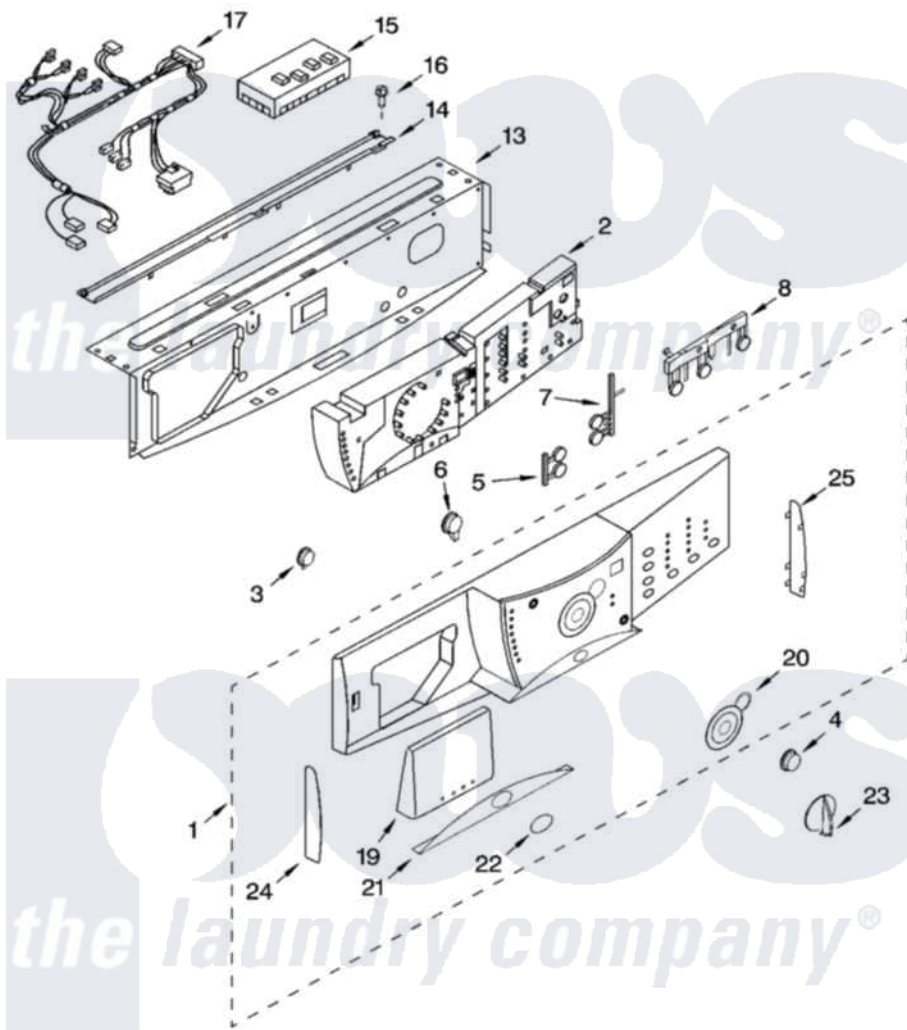

Whirlpool GHW9160PW1 03 - CONTROL PANEL PARTS

CONTROL PANEL PARTS

For Model: GHW9160PW1
(White/Platinum)

8180675

5

Whirlpool Residential Whirlpool GHW9160PW1 Washer Parts Parts Diagram 03 - CONTROL PANEL PARTS
Click on the part number to view part

Item	Original Part Number	Replaced By	Status	Part Description
1	8182715			Panel, Control
2	8182785			User Interface
3	8181860			Button, Power
4	8181861			Button, Start
5	8181863			Button Set, Soil Level
6	8182275			Button, Pause/Cancel
7	8181889			Button Set, Options
8	8181865			Button Set, Spin/Temperature
13	8181639		Not Available	Brace, Front Top
14	8181640	8182800		Channel, Water
15	8182696			Microcomputer, Machine Control
16	8181756	488729		Screw
17	8181783			Harness, Wire
19	8181887			Handle, Drawer
20	8181855			Bezel, Knob
21	8181857			Overlay, Door

22	8181858	8303811	Badge, Assembly
23	8181859		Knob, Control
24	8181852		Endcap, Left
25	8181853		Endcap, Right