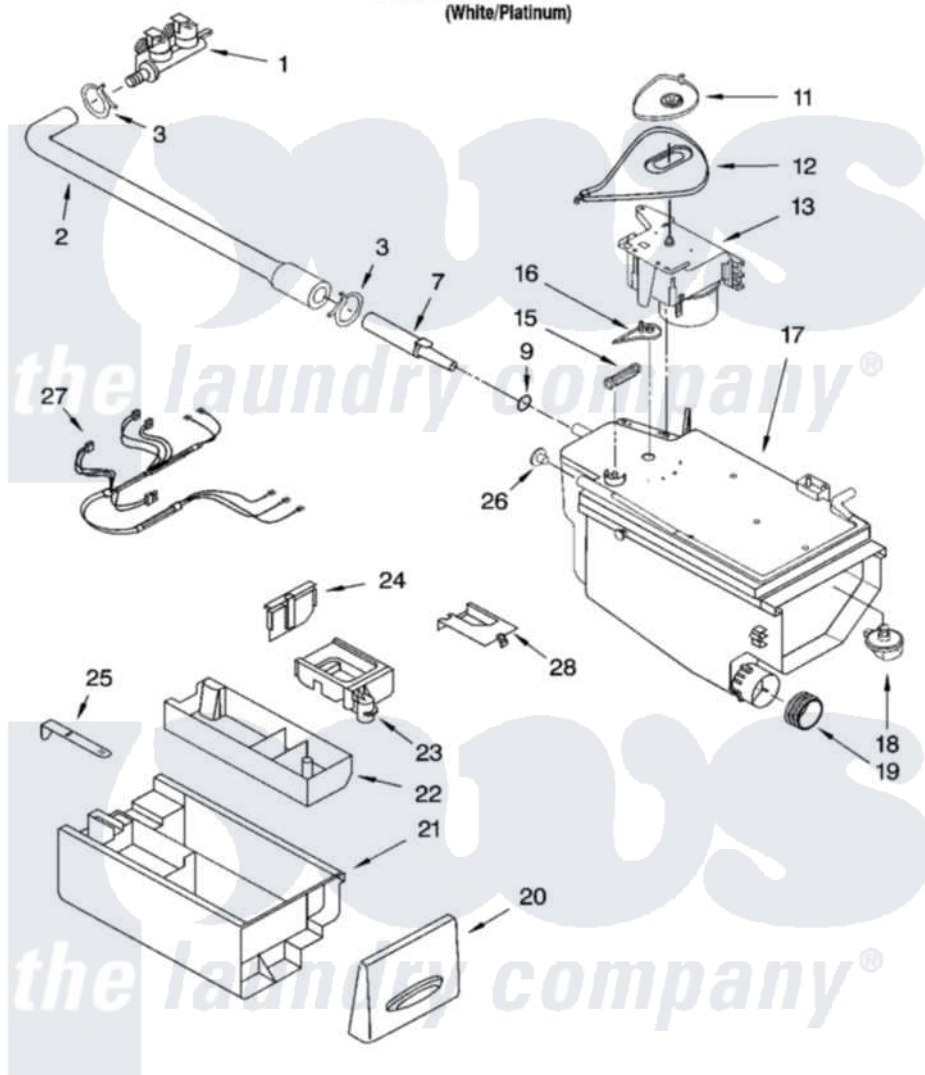

Whirlpool GHW9160PW1 04 - DISPENSER PARTS

DISPENSER PARTS

For Model: GHW9160PW1
(White/Platinum)

8180675

7

Whirlpool Residential Whirlpool GHW9160PW1 Washer Parts Parts Diagram 04 - DISPENSER PARTS

[Click on the part number to view part](#)

Item	Original Part Number	Replaced By	Status	Part Description
1	8181694			Valve, Inlet
2	8182683			Hose, Inlet Valve To Dispenser
3	8181751	489503		Clamp
7	8181713			Nozzle, Inlet
9	8181714	280196		Ring-O
11	8181726			Cam, Actuator
12	8181725			Lever, Water Distribution
13	8181723			Actuator
15	8181727			Spring, Lever
16	8181724			Connection, Lever
17	8182786	280198		Dispenser
18	8181712			Nozzle, Distribution
19	8181747			Seal
20	8181887			Handle, Drawer
21	8181720			Drawer, Detergent
22	8181722			Container, Detergent

23	8182665	Siphon, Bleach/Softener
24	8182131	Separator
25	8181721	Hook, Drawer
26	8182123	Led, Pcb
27	8182682	Harness, Wiring
28	8181898	Cover, Pre-Wash