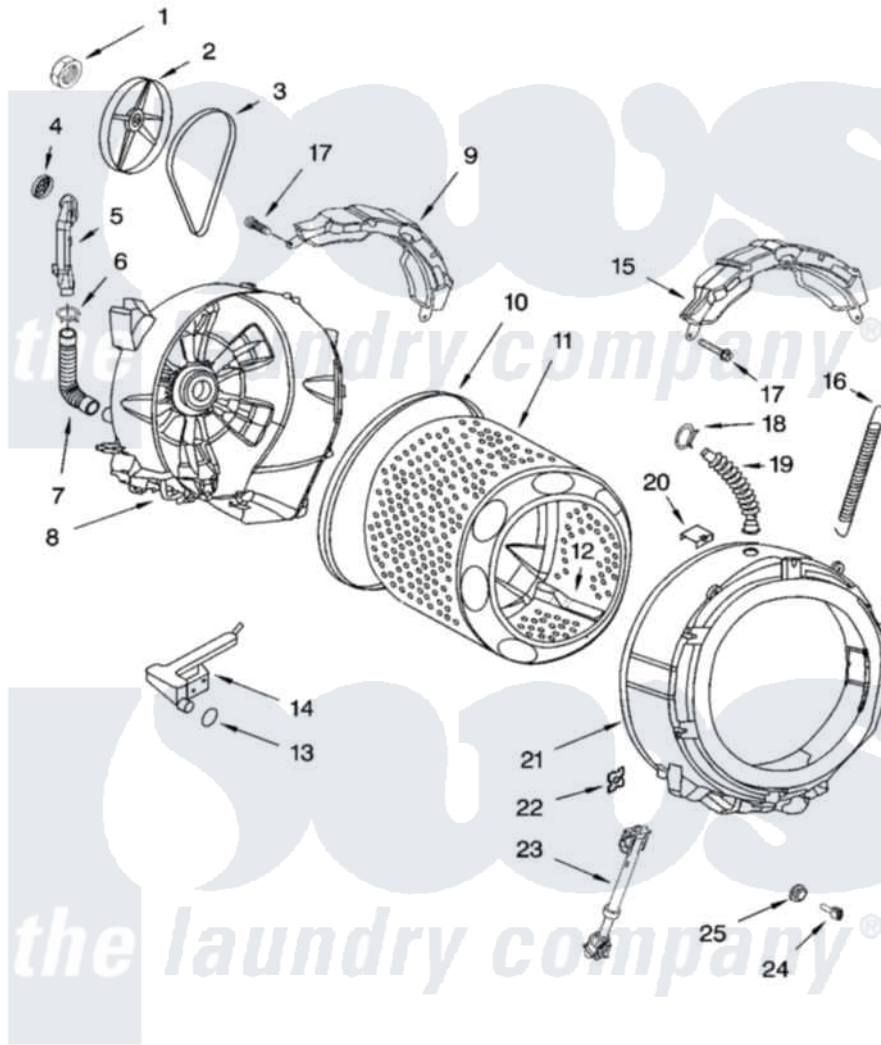

# Whirlpool GHW9160PW1 05 - TUB AND BASKET PARTS

## TUB AND BASKET PARTS

For Model: GHW9160PW1  
(White/Platinum)

8180675

9

Whirlpool [Residential Whirlpool GHW9160PW1 Washer Parts](#) Parts Diagram 05 - TUB AND BASKET PARTS  
Click on the part number to view part

Item	Original Part Number	Replaced By	Status	Part Description
1	8182132	<a href="#">W10283361</a>		Nut, Pulley
2	<a href="#">8182650</a>			Pulley
3	8182633	<a href="#">W10388414</a>		Belt
4	<a href="#">8181745</a>			Grid, Ventilation
5	<a href="#">8181744</a>			Pipe, Ventilation
6	8181746	<a href="#">W10208156</a>		Clamp
7	<a href="#">8181743</a>			Hose, Exhaust
8	8181912	<a href="#">285984</a>		Tub-Outer
9	8181913	<a href="#">W10008870</a>		Counterweight, Rear
10	<a href="#">8181673</a>			Gasket, Tub
11	8182232	<a href="#">W10250573</a>		Basket, Complete
12	<a href="#">8182233</a>			Baffle, Basket
13	8181748	<a href="#">W10250553</a>		O-Ring, Air Trap
14	<a href="#">8181731</a>			Airtrap
15	8181645	<a href="#">W10008880</a>		Counterweight, Front
16	8181762	<a href="#">8182814</a>		Spring, Suspension

17	8181647	<a href="#">W10182109</a>	Screw-Kit
18	8181742	<a href="#">3367052</a>	Clamp, Hose
19	<a href="#">8181794</a>		Hose, Tub To Dispenser
20	8181667	<a href="#">8540092</a>	Clamp, Tub
21	8181825	<a href="#">285982</a>	Tub-Outer
22	<a href="#">8182512</a>		Nut, Push-In
23	<a href="#">8182703</a>		Shock Absorber
24	<a href="#">8181705</a>		Ntc
25	<a href="#">8181829</a>		Seal, Rubber
"	N/A	Not Available	FOLLOWING PARTS NOT ILLUSTRATED
"	8182126	<a href="#">3196427</a>	Screw