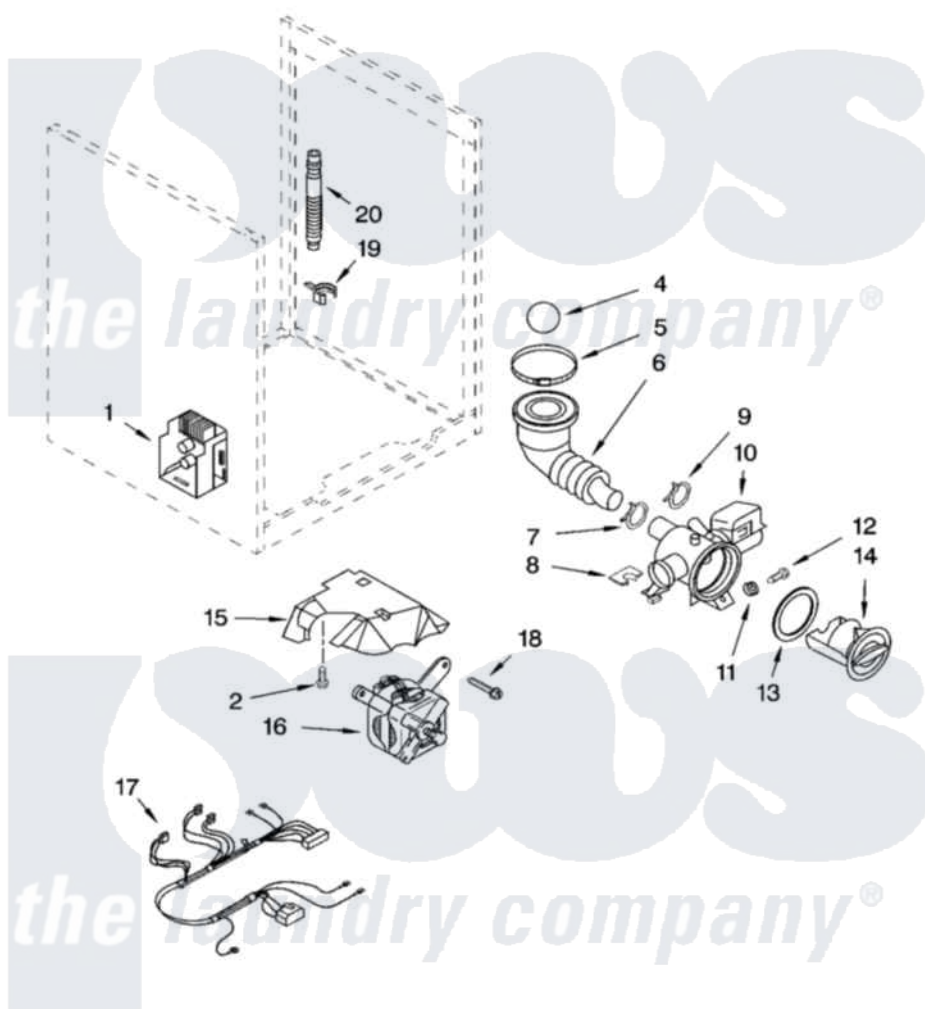

**Whirlpool GHW9160PW1 06 - PUMP AND MOTOR PARTS, OPTIONAL PARTS (NOT INCLUDED)**

**PUMP AND MOTOR PARTS**

For Model: GHW9160PW1  
(White/Platinum)

8190675

11

Whirlpool [Residential Whirlpool GHW9160PW1 Washer Parts](#) Parts Diagram 06 - PUMP AND MOTOR PARTS, OPTIONAL PARTS (NOT INCLUDED)  
Click on the part number to view part

Item	Original Part Number	Replaced By	Status	Part Description
1	8182705	<a href="#">8182706</a>		Control Unit
2	8181757	<a href="#">3186940</a>		Screw
4	8181733	<a href="#">W10121657</a>		Ball
5	8181734	<a href="#">696392</a>		Hose Clamp
6	<a href="#">8181732</a>			Hose, Tub To Pump
7	8181753	<a href="#">285655</a>		Clamp, Hose
8	8181786	<a href="#">280181</a>		Grommet
9	8181752	<a href="#">3367052</a>		Clamp, Hose
10	8181684	<a href="#">280187</a>		Pump-Water
11	8181787	<a href="#">280182</a>		Grommet
12	<a href="#">8181780</a>			Screw
13	<a href="#">8181736</a>			Seal, Filter Cap
14	<a href="#">8181735</a>			Cap, Filter
15	<a href="#">8181766</a>			Cover, Motor
16	8181682	<a href="#">8182793</a>		Motor, Drive

17	8181782	<a href="#">W10137867</a>	Harns-Wire
18	8181761	<a href="#">W10128585</a>	Bolt, Motor
19	8181755	<a href="#">8182209</a>	Retainer, Drain Hose
20	8181740	<a href="#">W10003250</a>	Hose, Drain-Inner
	<a href="#">72017</a>		Paint, Touch-Up
"	<a href="#">350938</a>		Paint, Pressurized Spray B
"	<a href="#">350930</a>		Paint, Pressurized Spray B
"	<a href="#">799344</a>		Paint, Touch-Up )
"	N/A	Not Available	ACCESSORY PARTS
"	<a href="#">285863</a>		Water System Parts