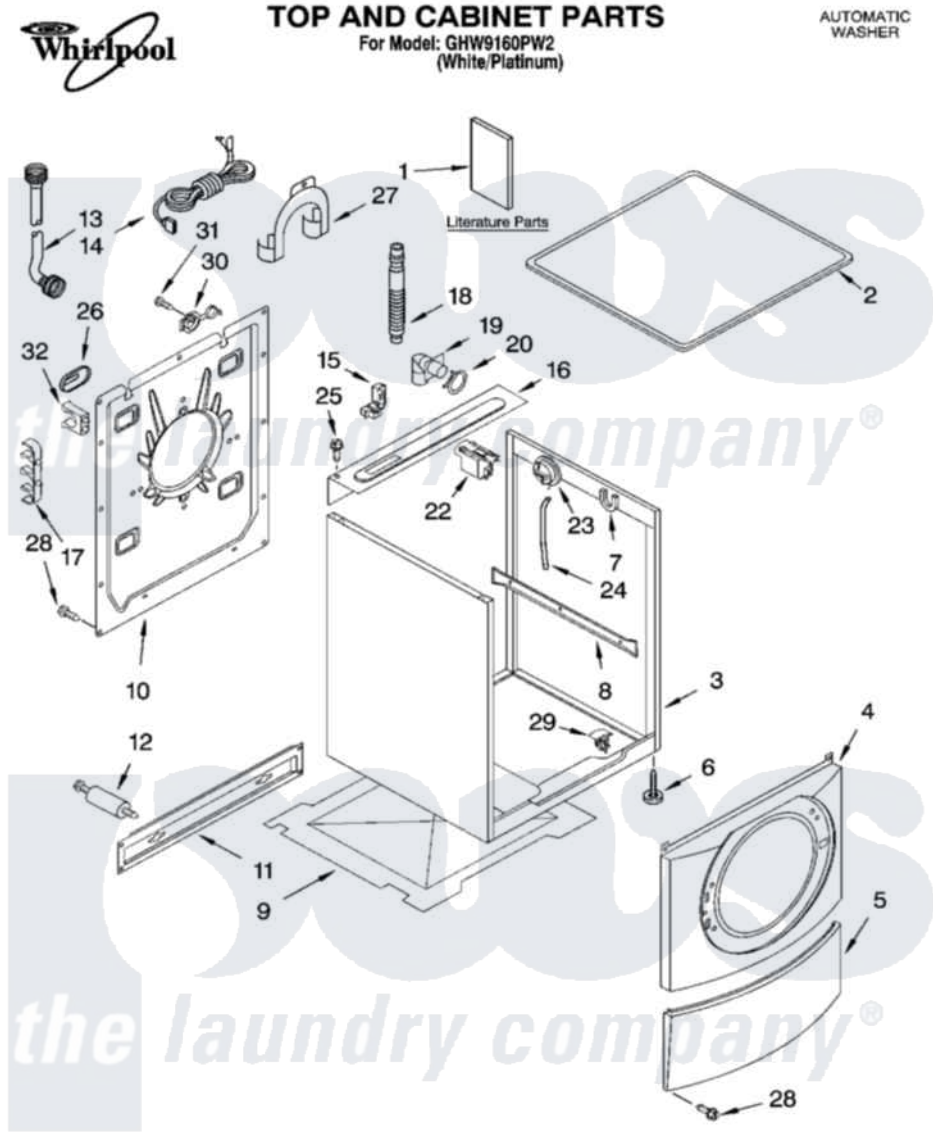

Whirlpool GHW9160PW2 01 - TOP AND CABINET PARTS

7-06 Printed in U.S.A. (drd)

1

Part No. 8181270

Whirlpool Residential Whirlpool GHW9160PW2 Washer Parts Parts Diagram 01 - TOP AND CABINET PARTS
 Click on the part number to view part

Item	Original Part Number	Replaced By	Status	Part Description
1	8182748		Not Available	Use & Care Guide
"	8182677			Tech Sheet
"	8182658			Quick Start Guide
"	8182270		Not Available	DVD-Instruction
2	8181799	8181641		Top
3	8181630	8182609		Cabinet
4	8181838			Panel, Front
5	8181643			Toe Panel
6	8181636			Foot, Leveling
7	8181763			Bracket, Spring
8	8183008			Brace, Side Panel
9	8181635			Pan, Bottom
10	8182698			Panel, Rear
11	8182661	W10003040		Brace, Transport
12	8182797	W10289554A		Bolt
"	8182798	W10289554A		Bolt

13	8182795	89503	Hose-Inlet
"	8182792	89503	Hose-Inlet
14	8183009		Cord, Power
15	8181690	8182635	Strain Relief
16	8182607	W10138248	Brace, Rear
17	8182701		Clip, Outer Hose Holder
18	8181737		Hose, Drain
19	8181738		Connector, Hose Outlet
20	8181752	3367052	Clamp, Hose
22	8181683	W10326464	Filter, Interference
23	8181695		Switch, Pressure
24	8181739	W10004260	Hose, Pressure Switch
25	8181691		Screw
26	8182700	8540268	Cover, Transport
27	8181768	W10280024	U-Bend, Drain Hose
28	8181828	488729	Screw
29	8181930	W10085220	Microswitch
30	8182699		Grommet, Cord Support
31	8182201		Screw, 3 X 8 mm
32	8182702		Clip, Outer Hose Holder
"	BLANK	Not Available	Following Parts Not Illustrated
"	8182109		Harness Channel