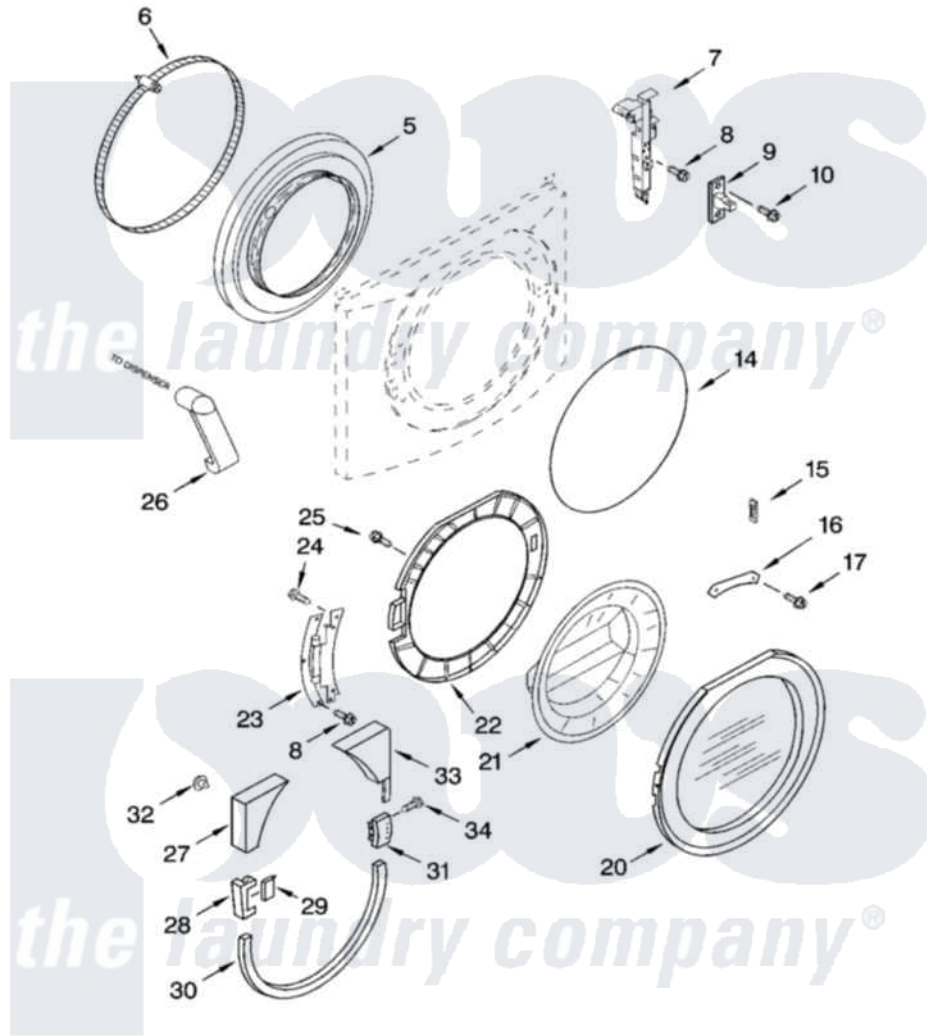

# Whirlpool GHW9160PW2 02 - DOOR AND LATCH PARTS

## DOOR AND LATCH PARTS

For Model: GHW9160PW2  
(White/Platinum)

8181270

3

Whirlpool [Residential Whirlpool GHW9160PW2 Washer Parts](#) Parts Diagram 02 - DOOR AND LATCH PARTS  
Click on the part number to view part

Item	Original Part Number	Replaced By	Status	Part Description
5	<a href="#">8182119</a>			Bellow
6	8181663	<a href="#">8182210</a>		Clamp, Bellow
7	<a href="#">8182634</a>			Lock, Door
8	8181760	<a href="#">8540725</a>		Screw
9	<a href="#">8181651</a>			Hook, Door
10	8181758	<a href="#">8182214</a>		Screw
14	8181664	<a href="#">8182211</a>		Clamp, Bellow To Front Panel
15	8181659	<a href="#">W10128586</a>		Clamp, Glass Support
16	<a href="#">8181650</a>			Clamp, Glass
17	<a href="#">8181785</a>			Screw
20	8181848	<a href="#">8182992</a>		Door Frame Assembly
21	<a href="#">8181655</a>			Glass, Door
22	8182628	<a href="#">W10163308</a>		Frame
23	<a href="#">8181843</a>			Hinge, Door
24	<a href="#">8181660</a>			Screw
25	<a href="#">8181661</a>			Screw, Actuator

26	<a href="#">8181718</a>	Tube, Dispenser To Bellow
27	<a href="#">8181842</a>	Trim, Upper Left
28	<a href="#">8181841</a>	Cover, Hinge
29	<a href="#">8181844</a>	Cover, Hinge
30	<a href="#">8181840</a>	Trim, Lower
31	<a href="#">8181846</a>	Handle, Door
32	<a href="#">8182779</a>	Clip, Trim
33	<a href="#">8181839</a>	Trim, Upper Right
34	8181759	<a href="#">3400805</a> Screw, 8-18 X 3/64