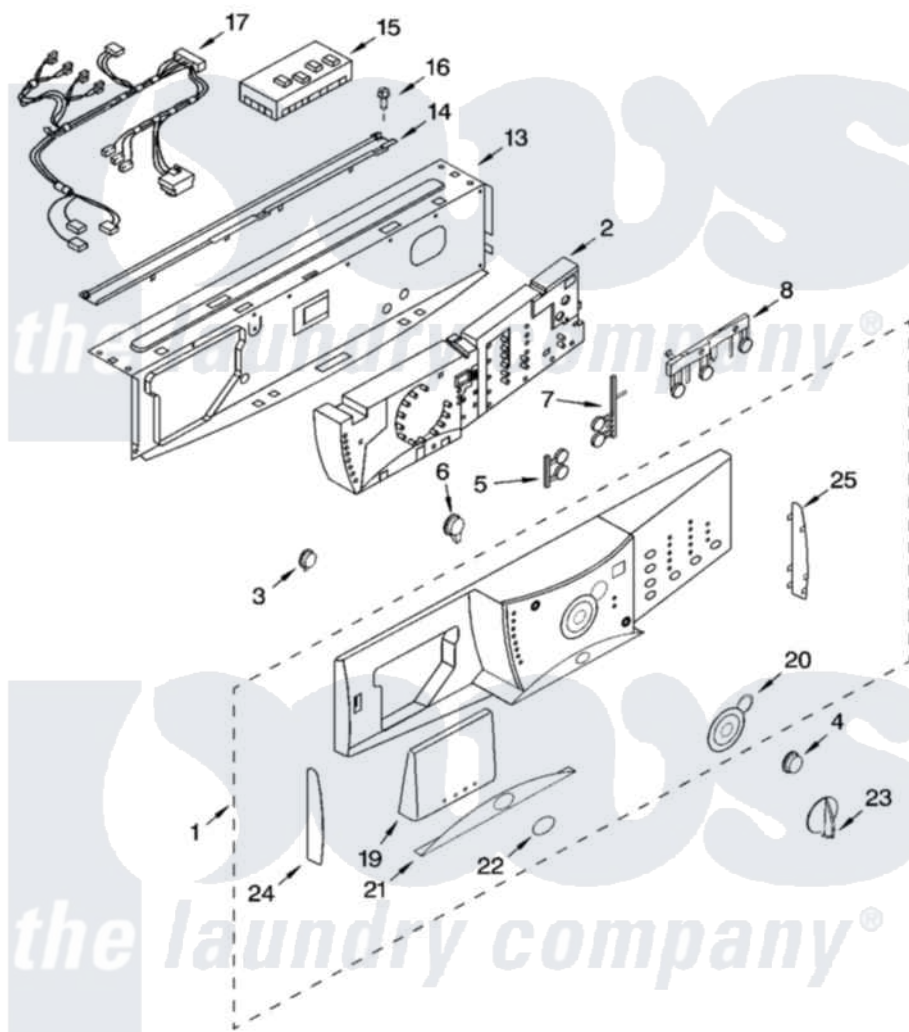

Whirlpool GHW9160PW2 03 - CONTROL PANEL PARTS

CONTROL PANEL PARTS

For Model: GHW9160PW2
(White/Platinum)

8181270

5

Whirlpool Residential Whirlpool GHW9160PW2 Washer Parts Parts Diagram 03 - CONTROL PANEL PARTS
Click on the part number to view part

Item	Original Part Number	Replaced By	Status	Part Description
1	8182715			Panel, Control
2	8182785			User Interface
3	8181860			Button, Power
4	8181861			Button, Start
5	8181863			Button Set, Soil Level
6	8182275			Button, Pause/Cancel
7	8181889			Button Set, Options
8	8181865			Button Set, Spin/Temperature
13	8181639		Not Available	Brace, Front Top
14	8182800			Channel, Water
15	8182696			Microcomputer, Machine Control
16	8181756	488729		Screw
17	8181783			Harness, Wire
19	8181887			Handle, Drawer
20	8181855			Bezel, Knob
21	8181857			Overlay, Door

22	8181858	8303811	Badge, Assembly
23	8181859		Knob, Control
24	8181852		Endcap, Left
25	8181853		Endcap, Right