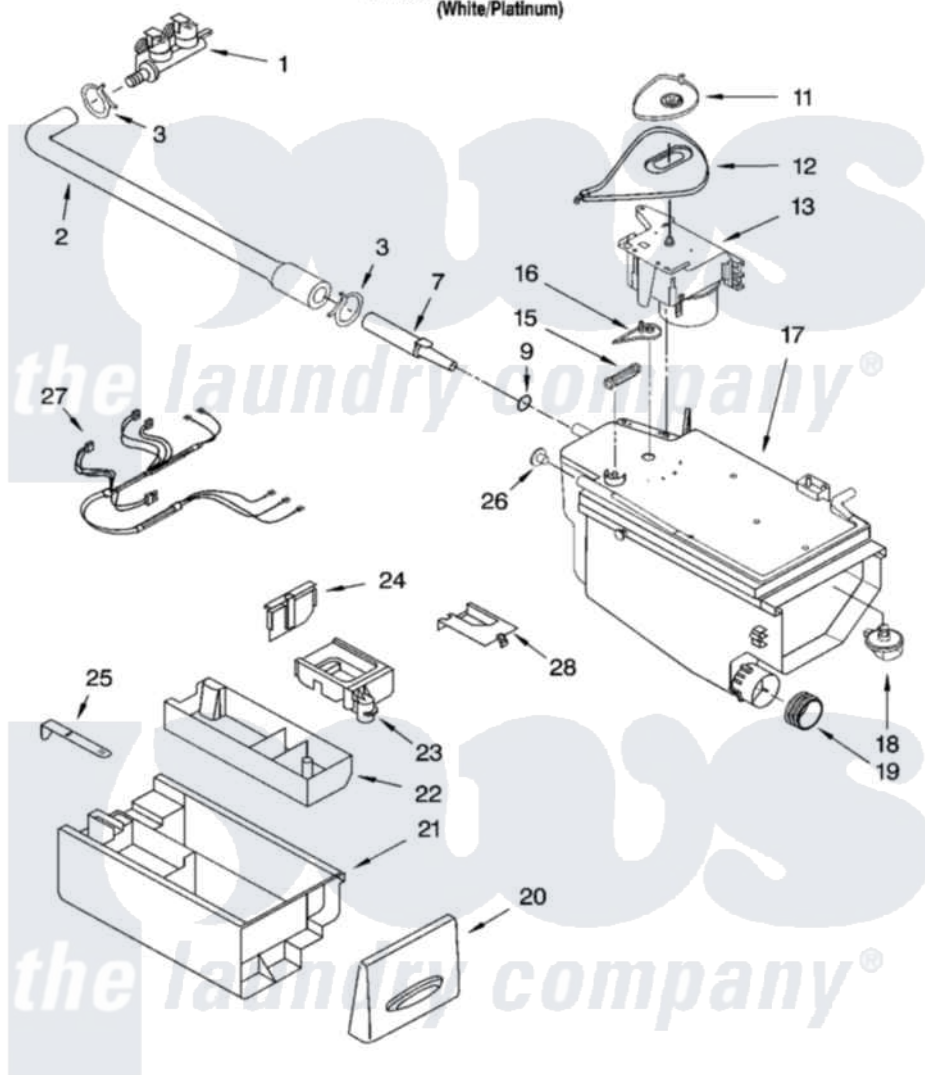

# Whirlpool GHW9160PW2 04 - DISPENSER PARTS

## DISPENSER PARTS

For Model: GHW9160PW2  
(White/Platinum)

8181270

7

Whirlpool Residential Whirlpool GHW9160PW2 Washer Parts Parts Diagram 04 - DISPENSER PARTS

[Click on the part number to view part](#)

Item	Original Part Number	Replaced By	Status	Part Description
1	<a href="#">8181694</a>			Valve, Inlet
2	<a href="#">8182683</a>			Hose, Inlet Valve To Dispenser
3	8181751	<a href="#">489503</a>		Clamp
7	8183010	<a href="#">280194</a>		Nozzle
9	8183036	<a href="#">280196</a>		Ring-O
11	<a href="#">8181726</a>			Cam, Actuator
12	<a href="#">8181725</a>			Lever, Water Distribution
13	<a href="#">8181723</a>			Actuator
15	<a href="#">8181727</a>			Spring, Lever
16	<a href="#">8181724</a>			Connection, Lever
17	8183032	<a href="#">280198</a>		Dispenser
18	<a href="#">8181712</a>			Nozzle, Distribution
19	<a href="#">8181747</a>			Seal
20	<a href="#">8181887</a>			Handle, Drawer
21	<a href="#">8181720</a>			Drawer, Detergent
22	<a href="#">8181722</a>			Container, Detergent

23	<a href="#">8182665</a>	Siphon, Bleach/Softener
24	<a href="#">8182131</a>	Separator
25	<a href="#">8181721</a>	Hook, Drawer
26	<a href="#">8182123</a>	Led, Pcb
27	<a href="#">8182682</a>	Harness, Wiring
28	<a href="#">8181898</a>	Cover, Pre-Wash