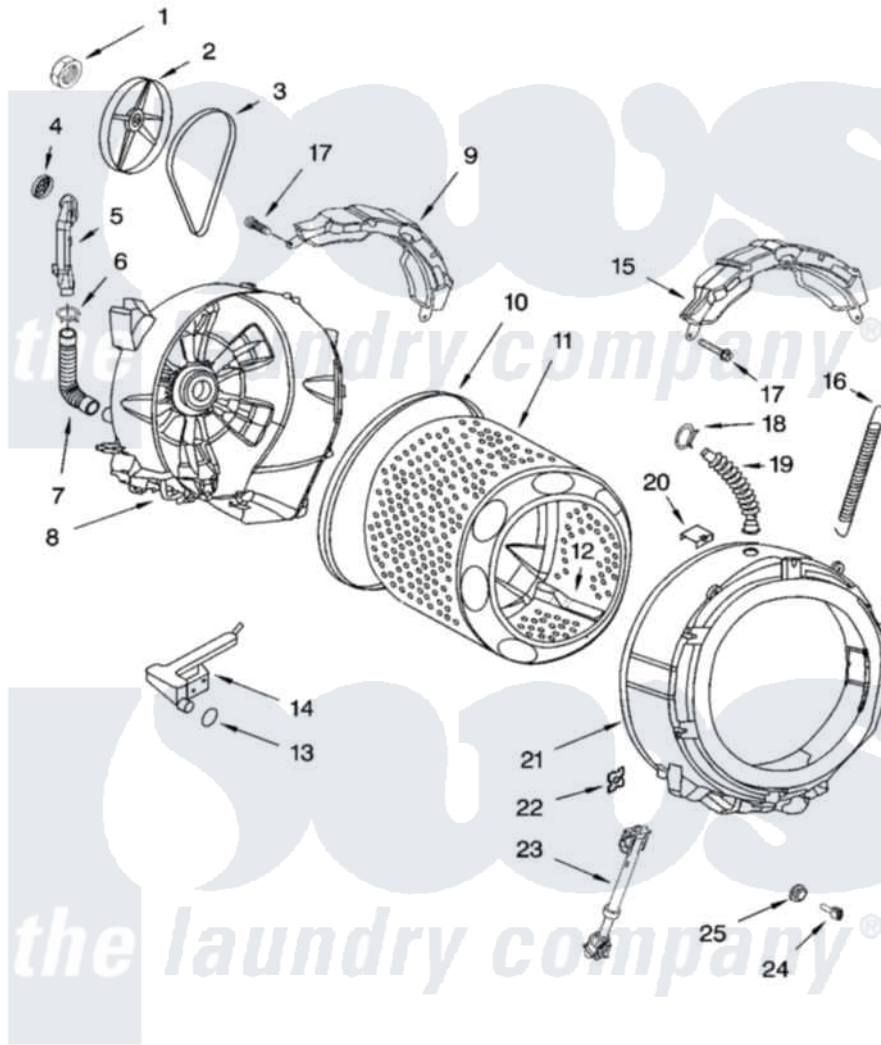

Whirlpool GHW9160PW2 05 - TUB AND BASKET PARTS

TUB AND BASKET PARTS

For Model: GHW9160PW2
(White/Platinum)

8181270

9

Whirlpool Residential Whirlpool GHW9160PW2 Washer Parts Parts Diagram 05 - TUB AND BASKET PARTS
Click on the part number to view part

Item	Original Part Number	Replaced By	Status	Part Description
1	8182132	W10283361		Nut, Pulley
2	8182650			Pulley
3	8182633	W10388414		Belt
4	8181745			Grid, Ventilation
5	8181744			Pipe, Ventilation
6	8181746	W10208156		Clamp
7	8181743			Hose, Exhaust
8	8181912	285984		Tub-Outer
9	8181913	W10008870		Counterweight, Rear
10	8181673			Gasket, Tub
11	8182232	W10250573		Basket, Complete
12	8182233			Baffle, Basket
13	8181748	W10250553		O-Ring, Air Trap
14	8181731			Airtrap
15	8181645	W10008880		Counterweight, Front
16	8181762	8182814		Spring, Suspension

17	8181647	W10182109	Screw-Kit
18	8181742	3367052	Clamp, Hose
19	8181794		Hose, Tub To Dispenser
20	8181667	8540092	Clamp, Tub
21	8181825	285982	Tub-Outer
22	8182512		Nut, Push-In
23	8182703		Shock Absorber
24	8181705		Ntc
25	8181829		Seal, Rubber
"	BLANK	Not Available	Following Parts Not Illustrated
"	8182126	3196427	Screw