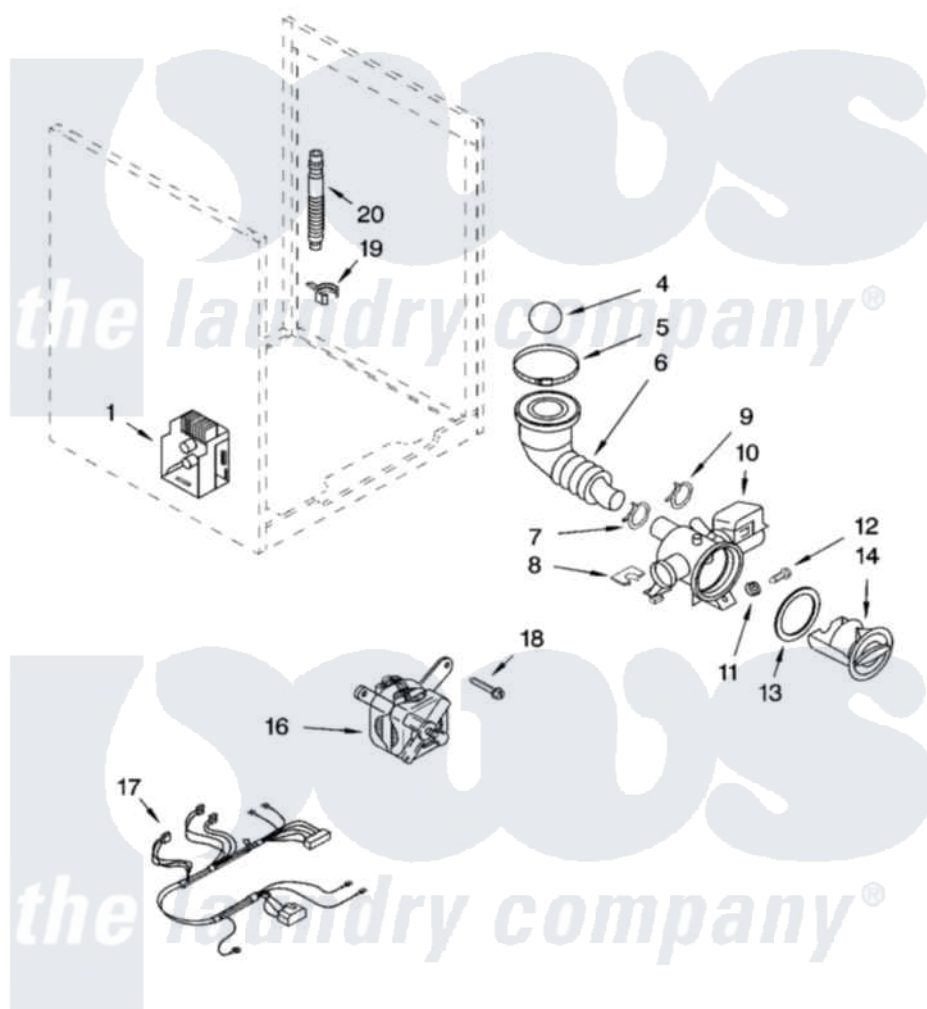

**Whirlpool GHW9160PW2 06 - PUMP AND MOTOR PARTS, OPTIONAL PARTS (NOT INCLUDED)**

**PUMP AND MOTOR PARTS**

For Model: GHW9160PW2  
(White/Platinum)

8181270

11

Whirlpool [Residential Whirlpool GHW9160PW2 Washer Parts](#) Parts Diagram 06 - PUMP AND MOTOR PARTS, OPTIONAL PARTS (NOT INCLUDED)  
Click on the part number to view part

Item	Original Part Number	Replaced By	Status	Part Description
1	8182679	<a href="#">8182706</a>		Control Unit
4	8181733	<a href="#">W10121657</a>		Ball
5	8181734	<a href="#">696392</a>		Hose Clamp
6	<a href="#">8181732</a>			Hose, Tub To Pump
7	8181753	<a href="#">285655</a>		Clamp, Hose
8	8181786	<a href="#">280181</a>		Grommet
9	8181752	<a href="#">3367052</a>		Clamp, Hose
10	8181684	<a href="#">280187</a>		Pump-Water
11	8181787	<a href="#">280182</a>		Grommet
12	<a href="#">8181780</a>			Screw
13	<a href="#">8181736</a>			Seal, Filter Cap
14	<a href="#">8181735</a>			Cap, Filter
16	<a href="#">8182793</a>			Motor, Drive
17	8181782	<a href="#">W10137867</a>		Harns-Wire
18	8181761	<a href="#">W10128585</a>		Bolt, Motor

19	8181755	<a href="#">8182209</a>	Retainer, Drain Hose
20	8181740	<a href="#">W10003250</a>	Hose, Drain-Inner
	<a href="#">72017</a>		Paint, Touch-Up
"	<a href="#">350938</a>		Paint, Pressurized Spray B
"	<a href="#">350930</a>		Paint, Pressurized Spray B
"	<a href="#">799344</a>		Paint, Touch-Up )
"	BLANK	Not Available	ACCESSORY PARTS
"	<a href="#">285863</a>		Water System Parts