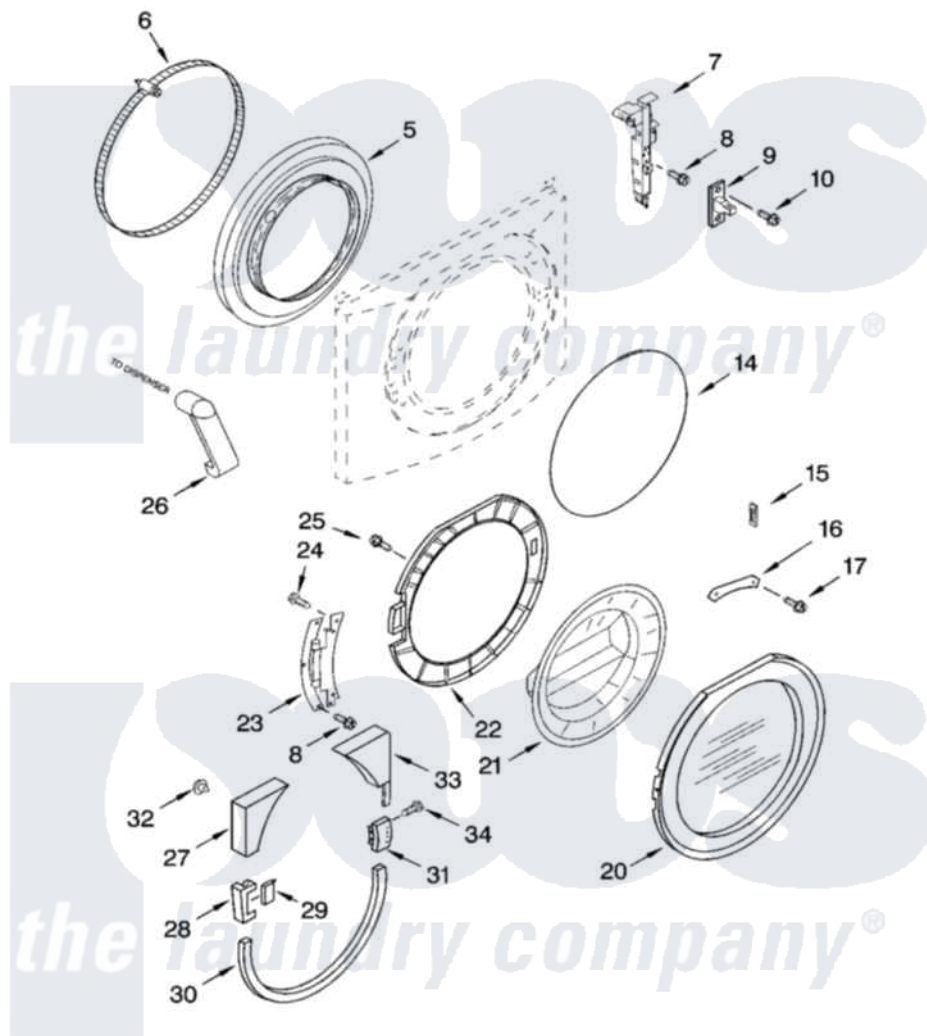

Whirlpool GHW9160PW3 02 - DOOR AND LATCH PARTS

DOOR AND LATCH PARTS

For Model: GHW9160PW3
(White/Platinum)

W10112154

3

Whirlpool [Residential Whirlpool GHW9160PW3 Washer Parts](#) Parts Diagram 02 - DOOR AND LATCH PARTS
Click on the part number to view part

| Item | Original Part Number | Replaced By | Status | Part Description |
|------|-------------------------|---------------------------|--------|------------------------------|
| 5 | 8182119 | | | Bellow |
| 6 | 8181663 | 8182210 | | Clamp, Bellow |
| 7 | 8182634 | | | Lock, Door |
| 8 | 8181760 | 8540725 | | Screw |
| 9 | 8181651 | | | Hook, Door |
| 10 | 8181758 | 8182214 | | Screw |
| 14 | 8181664 | 8182211 | | Clamp, Bellow To Front Panel |
| 15 | 8181659 | W10128586 | | Clamp, Glass Support |
| 16 | 8181650 | | | Clamp, Glass |
| 17 | 8181785 | | | Screw |
| 20 | 8181848 | 8182992 | | Door Frame Assembly |
| 21 | 8181655 | | | Glass, Door |
| 22 | 8182628 | W10163308 | | Frame |
| 23 | 8181843 | | | Hinge, Door |
| 24 | 8181660 | | | Screw |
| 25 | 8181661 | | | Screw, Actuator |

| | | |
|----|-------------------------|---|
| 26 | 8181718 | Tube, Dispenser To Bellow |
| 27 | 8181842 | Trim, Upper Left |
| 28 | 8181841 | Cover, Hinge |
| 29 | 8181844 | Cover, Hinge |
| 30 | 8181840 | Trim, Lower |
| 31 | 8181846 | Handle, Door |
| 32 | 8182779 | Clip, Trim |
| 33 | 8181839 | Trim, Upper Right |
| 34 | 8181759 | 3400805 Screw, 8-18 X 3/64 |