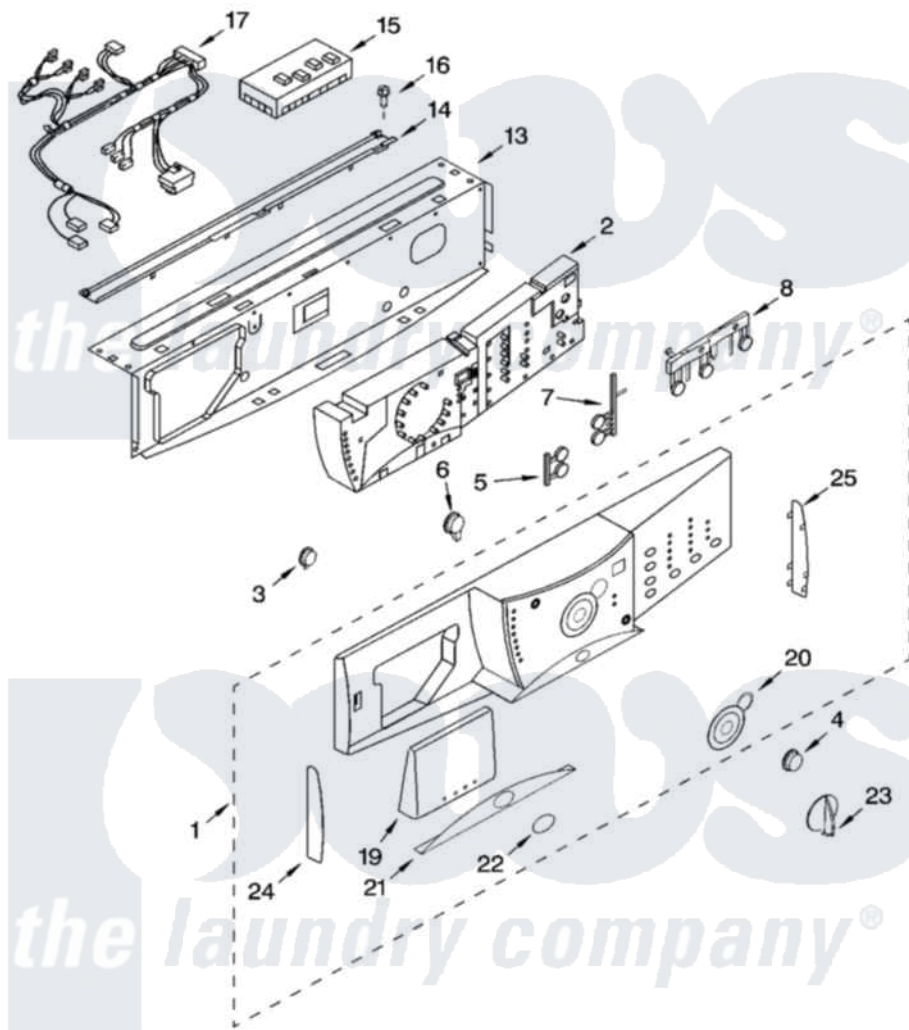

Whirlpool GHW9160PW3 03 - CONTROL PANEL PARTS

CONTROL PANEL PARTS

For Model: GHW9160PW3
(White/Platinum)

W10112154

5

Whirlpool Residential Whirlpool GHW9160PW3 Washer Parts Parts Diagram 03 - CONTROL PANEL PARTS
Click on the part number to view part

Item	Original Part Number	Replaced By	Status	Part Description
1	8182715			Panel, Control
2	8182785			User Interface
3	8181860			Button, Power
4	8181861			Button, Start
5	8181863			Button Set, Soil Level
6	8182275			Button, Pause/Cancel
7	8181889			Button Set, Options
8	8181865			Button Set, Spin/Temperature
13	8181639		Not Available	Brace, Front Top
14	8182800			Channel, Water
15	8182696			Microcomputer, Machine Control
16	8181756	488729		Screw
17	8181783			Harness, Wire
19	8181887			Handle, Drawer
20	8181855			Bezel, Knob
21	8181857			Overlay, Door

22	8181858	8303811	Badge, Assembly
23	8181859		Knob, Control
24	8181852		Endcap, Left
25	8181853		Endcap, Right