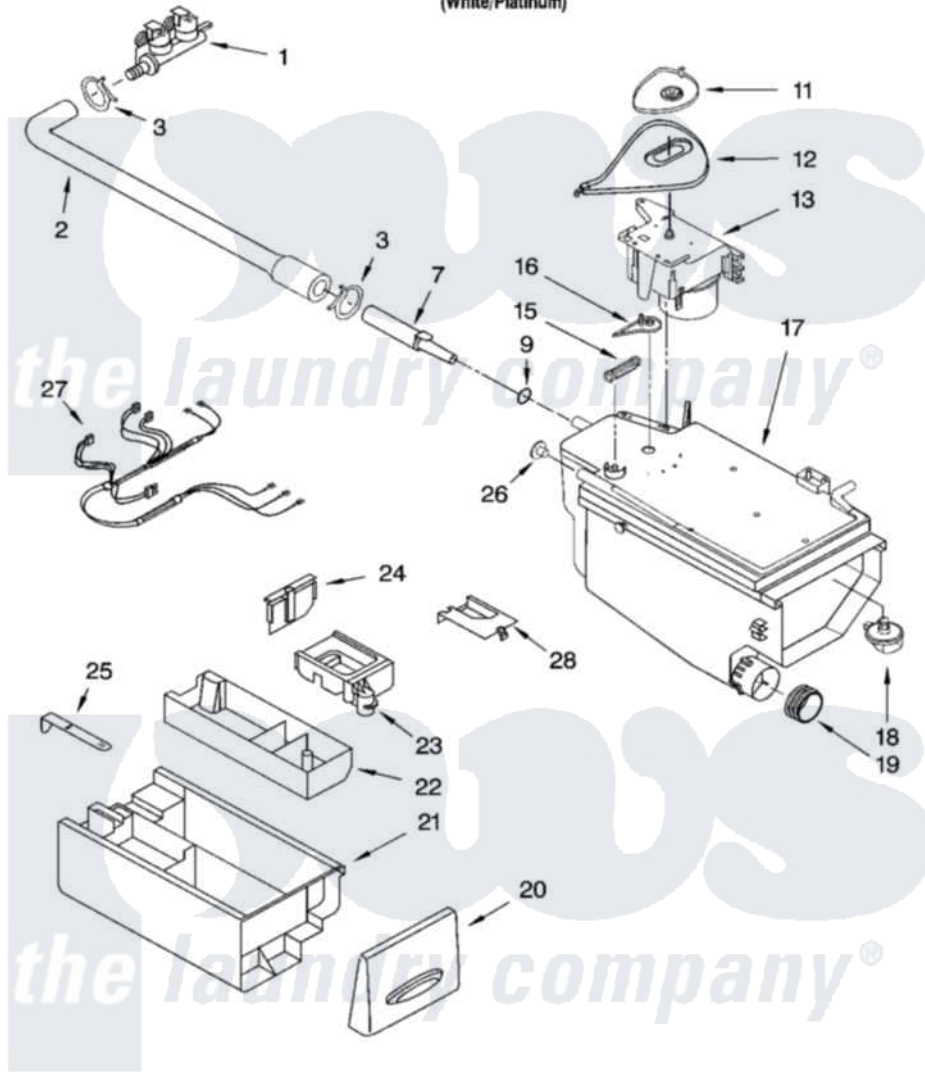

Whirlpool GHW9160PW3 04 - DISPENSER PARTS

DISPENSER PARTS

For Model: GHW9160PW3
(White/Platinum)

W10112154

7

Whirlpool Residential Whirlpool GHW9160PW3 Washer Parts Parts Diagram 04 - DISPENSER PARTS

[Click on the part number to view part](#)

Item	Original Part Number	Replaced By	Status	Part Description
1	8181694			Valve, Inlet
2	8182683			Hose, Inlet Valve To Dispenser
3	8181751	489503		Clamp
7	8183010	280194		Nozzle
9	8183036	280196		Ring-O
11	8181726			Cam, Actuator
12	8181725			Lever, Water Distribution
13	8181723			Actuator
15	8181727			Spring, Lever
16	8181724			Connection, Lever
17	8183032	280198		Dispenser
18	8181712			Nozzle, Distribution
19	8181747			Seal
20	8181887			Handle, Drawer
21	8181720			Drawer, Detergent
22	8181722			Container, Detergent

23	8182665	Siphon, Bleach/Softener
24	8182131	Separator
25	8181721	Hook, Drawer
26	8182123	Led, Pcb
27	8182682	Harness, Wiring
28	8181898	Cover, Pre-Wash