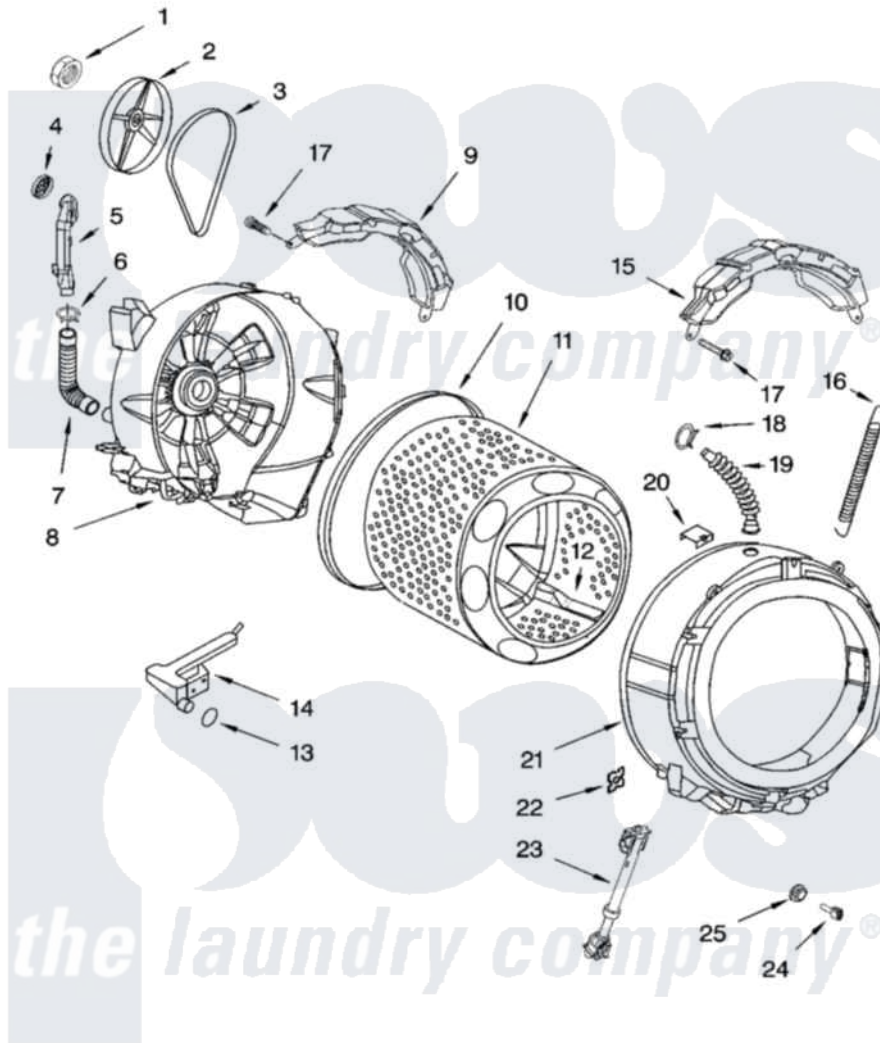

Whirlpool GHW9160PW3 05 - TUB AND BASKET PARTS

TUB AND BASKET PARTS

For Model: GHW9160PW3
(White/Platinum)

W10112154

9

Whirlpool Residential Whirlpool GHW9160PW3 Washer Parts Parts Diagram 05 - TUB AND BASKET PARTS
Click on the part number to view part

Item	Original Part Number	Replaced By	Status	Part Description
1	8182132	W10283361		Nut, Pulley
2	8182650			Pulley
3	8182633	W10388414		Belt
4	8181745			Grid, Ventilation
5	8181744			Pipe, Ventilation
6	8181746	W10208156		Clamp
7	8181743			Hose, Exhaust
8	8181912	285984		Tub-Outer
9	8181913	W10008870		Counterweight, Rear
10	8181673			Gasket, Tub
11	8182232	W10250573		Basket, Complete
12	8182233			Baffle, Basket
13	8181748	W10250553		O-Ring, Air Trap
14	8181731			Airtrap
15	8181645	W10008880		Counterweight, Front
16	8182814			Spring, Suspension

17	8181647	W10182109	Screw-Kit
18	8181742	3367052	Clamp, Hose
19	8181794		Hose, Tub To Dispenser
20	8181667	8540092	Clamp, Tub
21	8181825	285982	Tub-Outer
22	8182512		Nut, Push-In
23	8182812		Shock Absorber
24	8181705		Ntc
25	8181829		Seal, Rubber
"	BLANK	Not Available	Following Parts Not Illustrated
"	8182126	3196427	Screw