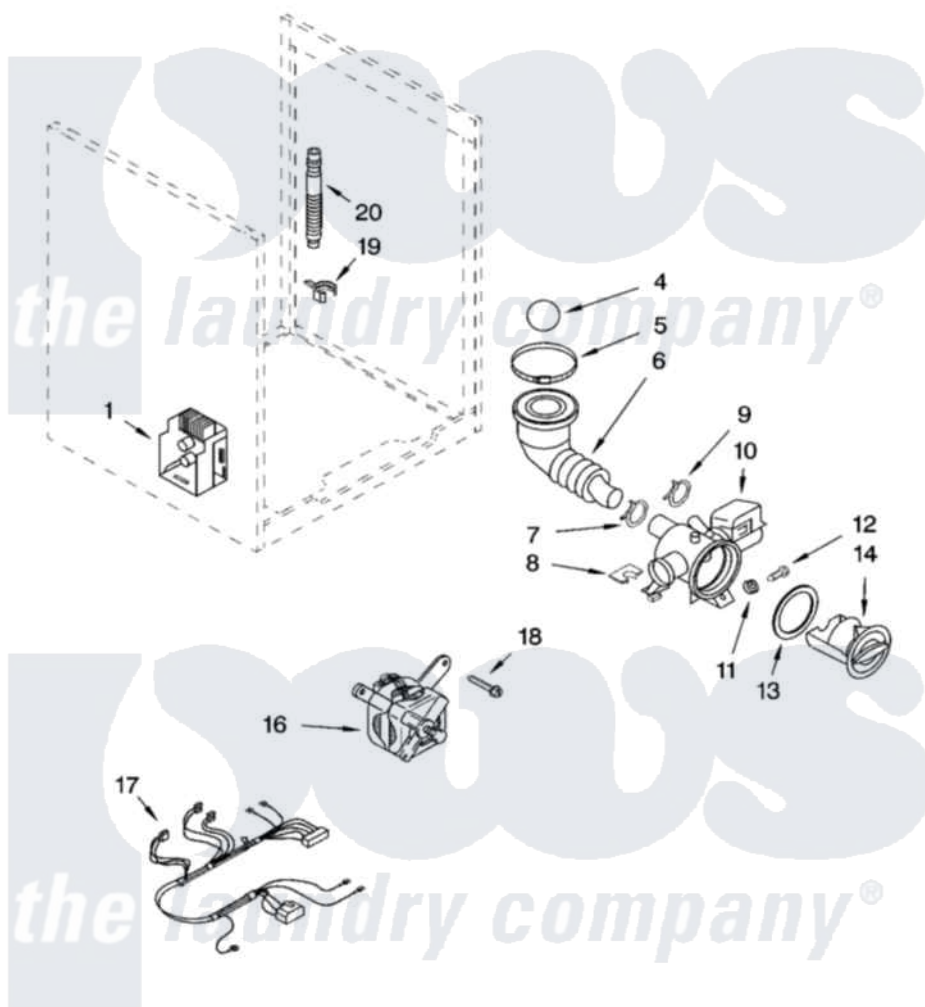

Whirlpool GHW9160PW3 06 - PUMP AND MOTOR PARTS, OPTIONAL PARTS (NOT INCLUDED)

PUMP AND MOTOR PARTS

For Model: GHW9160PW3
(White/Platinum)

W10112154

11

Whirlpool [Residential Whirlpool GHW9160PW3 Washer Parts](#) Parts Diagram 06 - PUMP AND MOTOR PARTS, OPTIONAL PARTS (NOT INCLUDED)
Click on the part number to view part

Item	Original Part Number	Replaced By	Status	Part Description
1	8182679	8182706		Control Unit
4	8181733	W10121657		Ball
5	8181734	696392		Hose Clamp
6	8181732			Hose, Tub To Pump
7	8181753	285655		Clamp, Hose
8	8181786	280181		Grommet
9	8181752	3367052		Clamp, Hose
10	8181684	280187		Pump-Water
11	8181787	280182		Grommet
12	8181780			Screw
13	8181736			Seal, Filter Cap
14	8181735			Cap, Filter
16	8182793			Motor, Drive
17	8181782	W10137867		Harns-Wire
18	8181761	W10128585		Bolt, Motor

19	8181755	8182209	Retainer, Drain Hose
20	8181740	W10003250	Hose, Drain-Inner
	72017		Paint, Touch-Up
"	350938		Paint, Pressurized Spray B
"	350930		Paint, Pressurized Spray B
"	799344		Paint, Touch-Up)
"	BLANK	Not Available	ACCESSORY PARTS
"	285863		Water System Parts