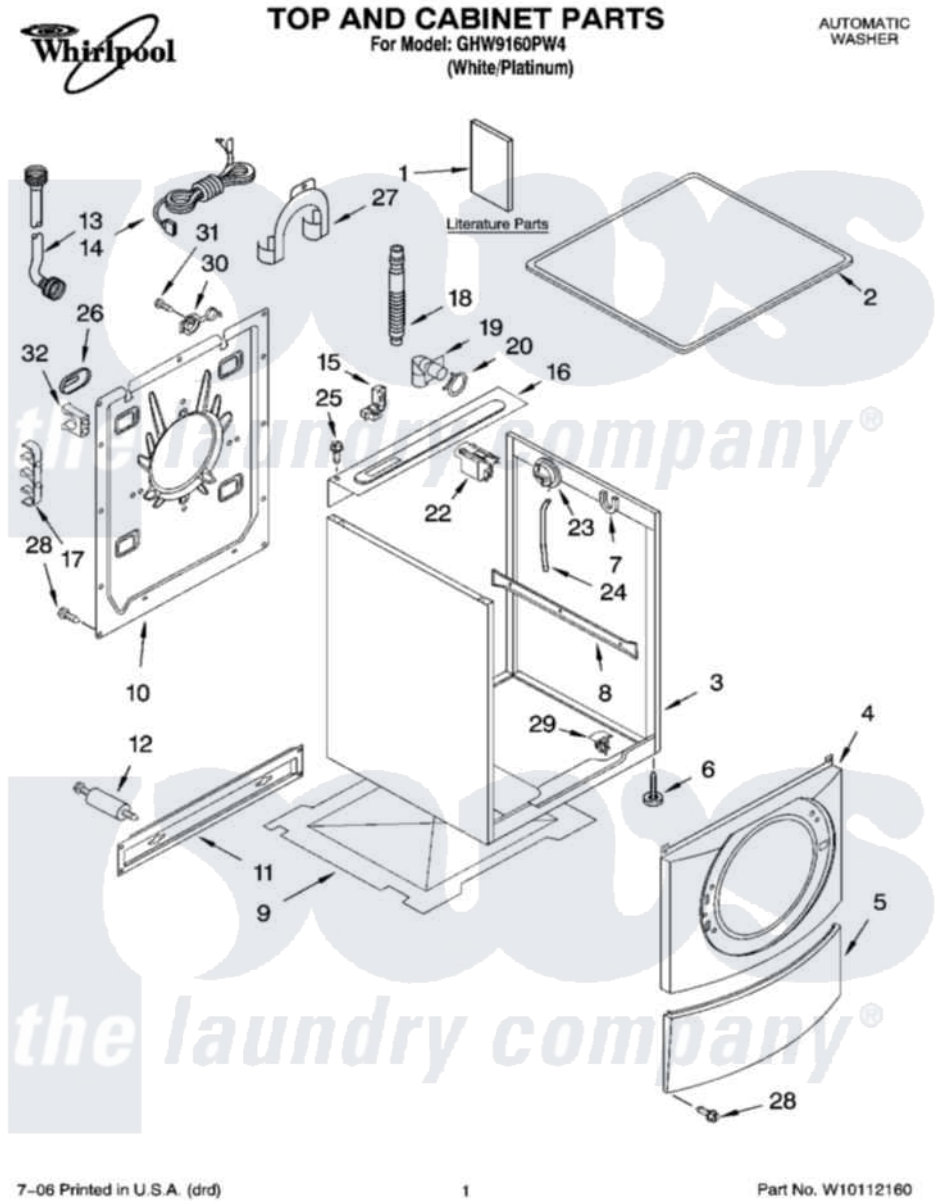

Whirlpool GHW9160PW4 01 - TOP AND CABINET PARTS

Whirlpool Residential Whirlpool GHW9160PW4 Washer Parts Parts Diagram 01 - TOP AND CABINET PARTS
Click on the part number to view part

Item	Original Part Number	Replaced By	Status	Part Description
1	8182748		Not Available	Use & Care Guide
"	8182677			Tech Sheet
"	8182658			Quick Start Guide
"	8182270		Not Available	DVD-Instruction
2	8181799	8181641		Top
3	8181630	8182609		Cabinet
4	8181838			Panel, Front
5	8181643			Toe Panel
6	8181636			Foot, Leveling
7	8181763			Bracket, Spring
8	8183008			Brace, Side Panel
9	8181635			Pan, Bottom
10	8182698			Panel, Rear
11	8182661	W10003040		Brace, Transport
12	8182797	W10289554A		Bolt
"	8182798	W10289554A		Bolt

13	8182795	89503	Hose-Inlet
"	8182792	89503	Hose-Inlet
14	8183009		Cord, Power
15	8181690	8182635	Strain Relief
16	8182607	W10138248	Brace, Rear
17	8182701		Clip, Outer Hose Holder
18	8181737		Hose, Drain
19	8181738		Connector, Hose Outlet
20	8181752	3367052	Clamp, Hose
22	8183019	W10326464	Filter, Interference
23	8181695		Switch, Pressure
24	8181739	W10004260	Hose, Pressure Switch
25	8181691		Screw
26	8182700	8540268	Cover, Transport
27	8181768	W10280024	U-Bend, Drain Hose
28	8181828	488729	Screw
29	8182830	W10085220	Microswitch
30	8182699		Grommet, Cord Support
31	8182201		Screw, 3 X 8 mm
32	8182702		Clip, Outer Hose Holder
"	BLANK	Not Available	Following Parts Not Illustrated
"	8182109		Harness Channel