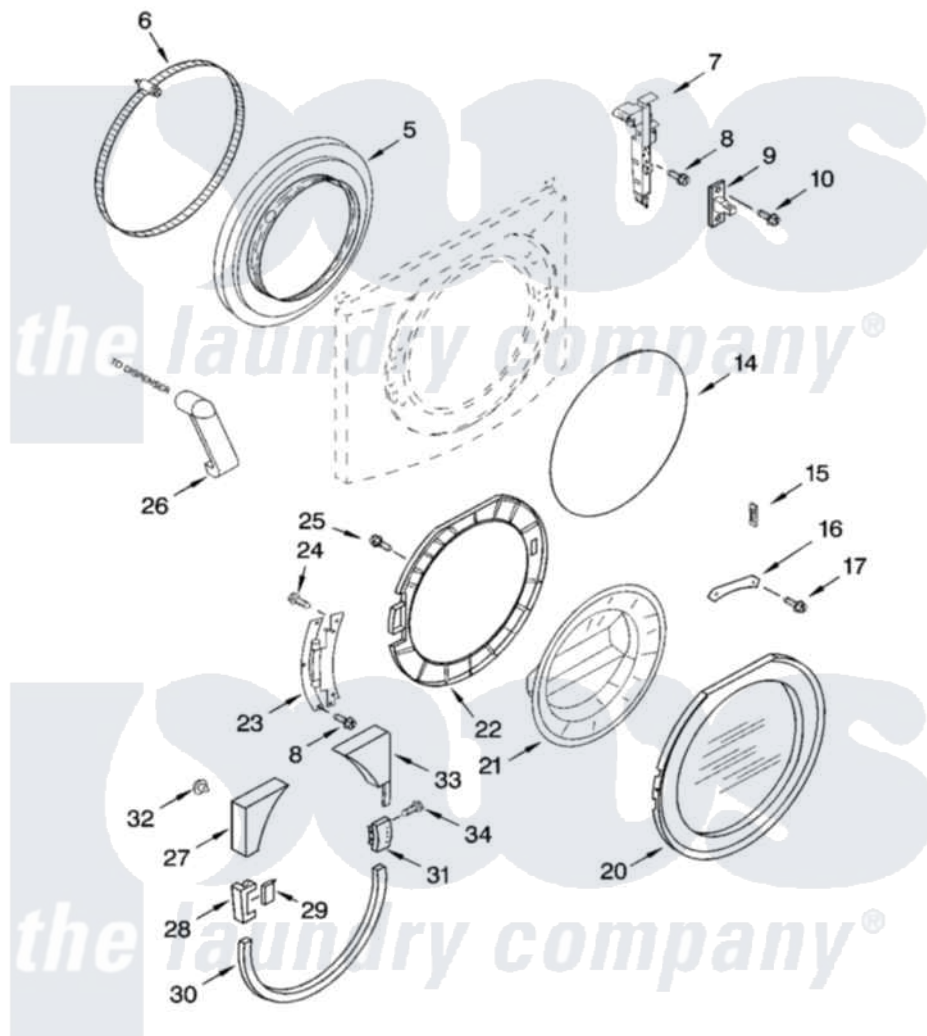

# Whirlpool GHW9160PW4 02 - DOOR AND LATCH PARTS

## DOOR AND LATCH PARTS

For Model: GHW9160PW4  
(White/Platinum)

W10112160

3

Whirlpool [Residential Whirlpool GHW9160PW4 Washer Parts](#) Parts Diagram 02 - DOOR AND LATCH PARTS  
Click on the part number to view part

Item	Original Part Number	Replaced By	Status	Part Description
5	<a href="#">8182119</a>			Bellow
6	8181663	<a href="#">8182210</a>		Clamp, Bellow
7	<a href="#">8182634</a>			Lock, Door
8	8181760	<a href="#">8540725</a>		Screw
9	<a href="#">8181651</a>			Hook, Door
10	8181758	<a href="#">8182214</a>		Screw
14	8181664	<a href="#">8182211</a>		Clamp, Bellow To Front Panel
15	8181659	<a href="#">W10128586</a>		Clamp, Glass Support
16	<a href="#">8181650</a>			Clamp, Glass
17	<a href="#">8181785</a>			Screw
20	8181848	<a href="#">8182992</a>		Door Frame Assembly
21	<a href="#">8181655</a>			Glass, Door
22	8182628	<a href="#">W10163308</a>		Frame
23	<a href="#">8181843</a>			Hinge, Door
24	<a href="#">8181660</a>			Screw
25	<a href="#">8181661</a>			Screw, Actuator

26	<a href="#">8181718</a>	Tube, Dispenser To Bellow
27	<a href="#">8181842</a>	Trim, Upper Left
28	<a href="#">8181841</a>	Cover, Hinge
29	<a href="#">8181844</a>	Cover, Hinge
30	<a href="#">8181840</a>	Trim, Lower
31	<a href="#">8181846</a>	Handle, Door
32	<a href="#">8182779</a>	Clip, Trim
33	<a href="#">8181839</a>	Trim, Upper Right
34	8181759	<a href="#">3400805</a> Screw, 8-18 X 3/64