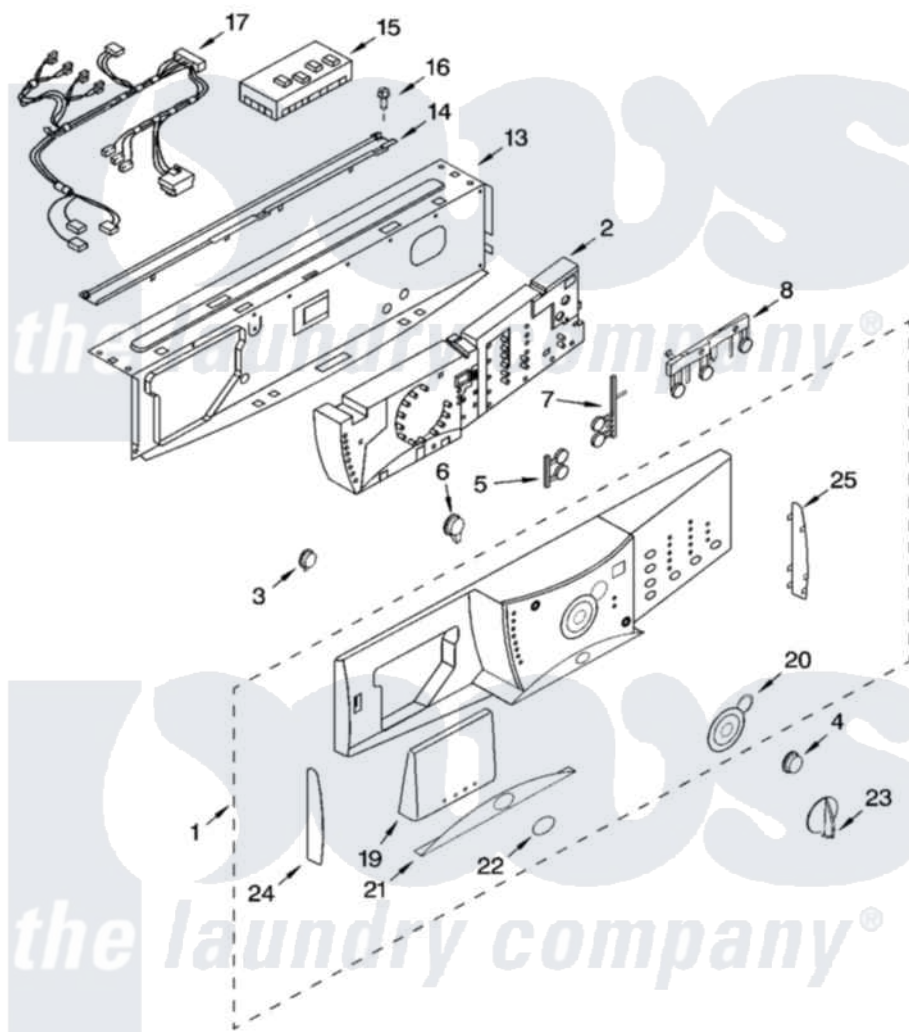

# Whirlpool GHW9160PW4 03 - CONTROL PANEL PARTS

## CONTROL PANEL PARTS

For Model: GHW9160PW4  
(White/Platinum)

W10112160

5

Whirlpool Residential Whirlpool GHW9160PW4 Washer Parts Parts Diagram 03 - CONTROL PANEL PARTS  
Click on the part number to view part

Item	Original Part Number	Replaced By	Status	Part Description
1	<a href="#">8182715</a>			Panel, Control
2	<a href="#">8182785</a>			User Interface
3	<a href="#">8181860</a>			Button, Power
4	<a href="#">8181861</a>			Button, Start
5	<a href="#">8181863</a>			Button Set, Soil Level
6	<a href="#">8182275</a>			Button, Pause/Cancel
7	<a href="#">8181889</a>			Button Set, Options
8	<a href="#">8181865</a>			Button Set, Spin/Temperature
13	8181639		Not Available	Brace, Front Top
14	8181640	<a href="#">8182800</a>		Channel, Water
15	<a href="#">8182696</a>			Microcomputer, Machine Control
16	8181756	<a href="#">488729</a>		Screw
17	<a href="#">8181783</a>			Harness, Wire
19	<a href="#">8181887</a>			Handle, Drawer
20	<a href="#">8181855</a>			Bezel, Knob
21	<a href="#">8181857</a>			Overlay, Door

22	8181858	<a href="#">8303811</a>	Badge, Assembly
23	<a href="#">8181859</a>		Knob, Control
24	<a href="#">8181852</a>		Endcap, Left
25	<a href="#">8181853</a>		Endcap, Right