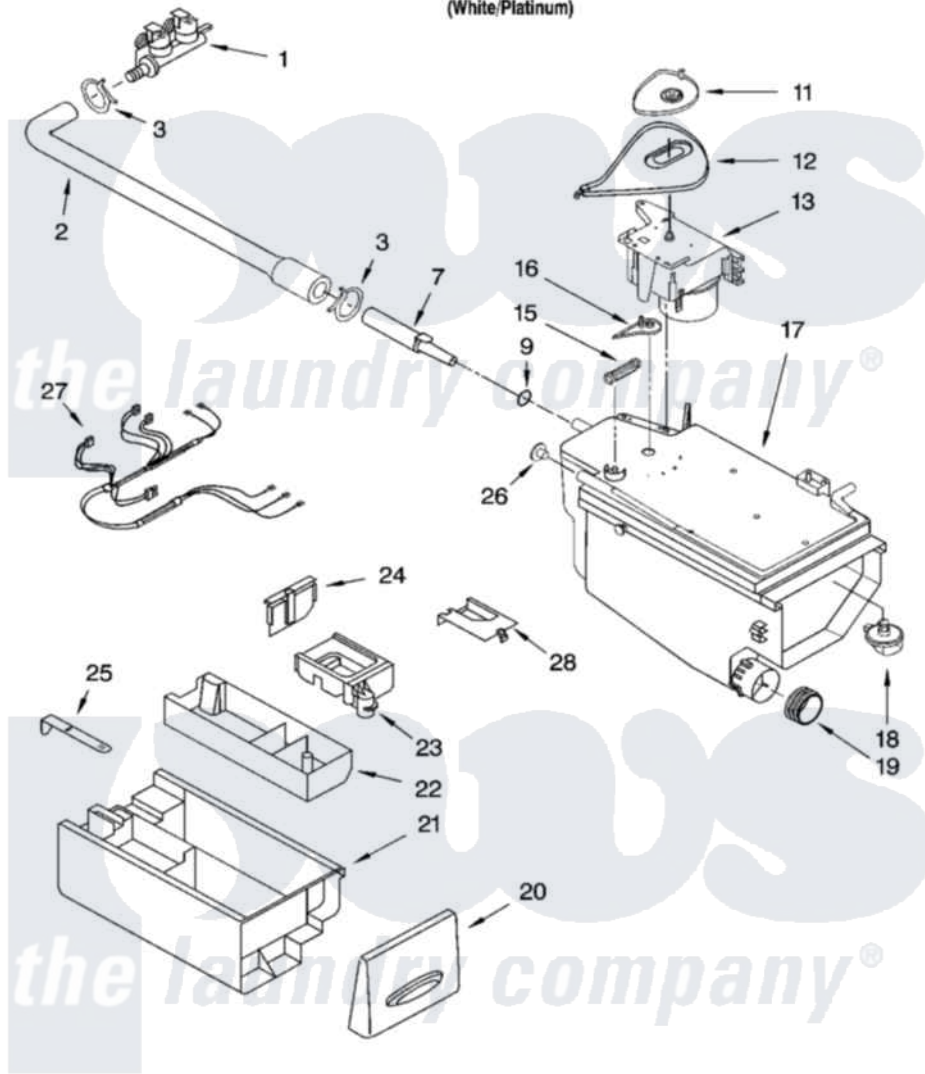

Whirlpool GHW9160PW4 04 - DISPENSER PARTS

DISPENSER PARTS

For Model: GHW9160PW4
(White/Platinum)

W10112160

7

[Whirlpool Residential Whirlpool GHW9160PW4 Washer Parts](#) Parts Diagram 04 - DISPENSER PARTS

[Click on the part number to view part](#)

Item	Original Part Number	Replaced By	Status	Part Description
1	8182862			Valve, Inlet
2	8182683			Hose, Inlet Valve To Dispenser
3	8181751	489503		Clamp
7	8183010	280194		Nozzle
9	8183036	280196		Ring-O
11	8181726			Cam, Actuator
12	8181725			Lever, Water Distribution
13	8181723			Actuator
15	8181727			Spring, Lever
16	8181724			Connection, Lever
17	8183032	280198		Dispenser
18	8181712			Nozzle, Distribution
19	8181747			Seal
20	8181887			Handle, Drawer
21	8181720			Drawer, Detergent
22	8181722			Container, Detergent

23	8182665	Siphon, Bleach/Softener
24	8182131	Separator
25	8181721	Hook, Drawer
26	8182123	Led, Pcb
27	8182863	Harness, Wiring
28	8181898	Cover, Pre-Wash