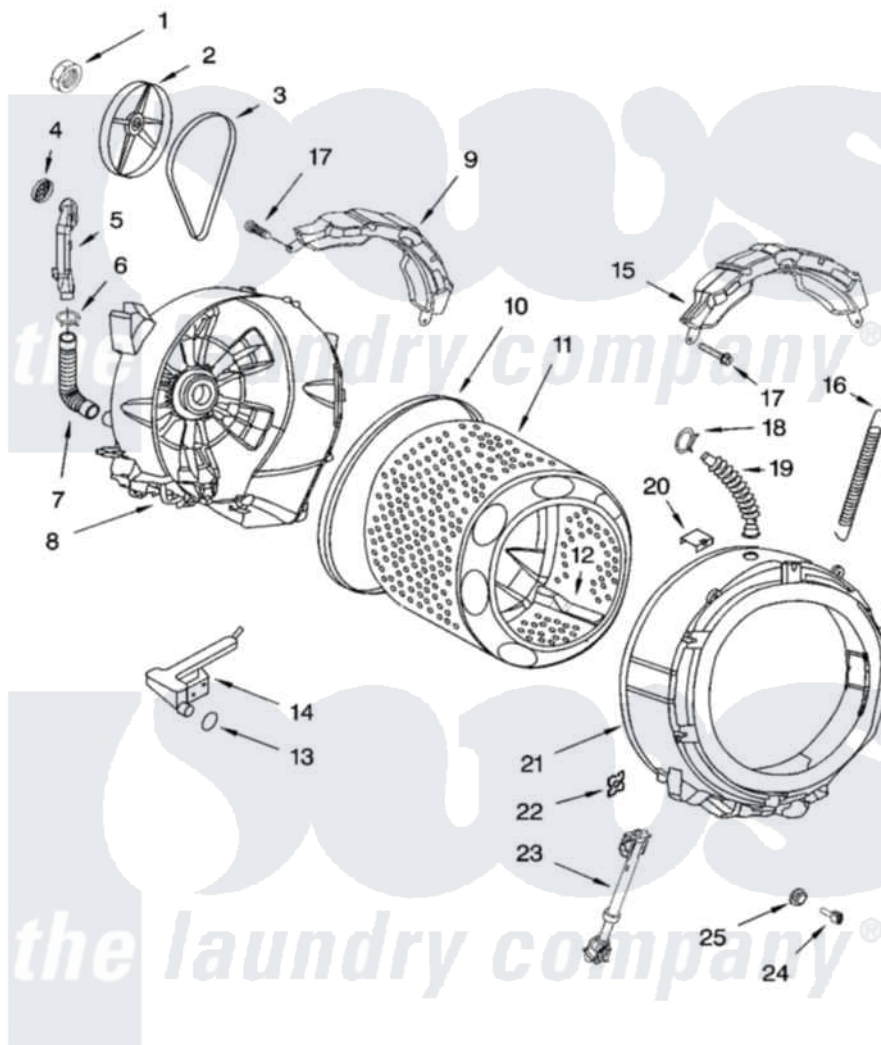

Whirlpool GHW9160PW4 05 - TUB AND BASKET PARTS

TUB AND BASKET PARTS

For Model: GHW9160PW4
(White/Platinum)

W10112160

9

Whirlpool Residential Whirlpool GHW9160PW4 Washer Parts Parts Diagram 05 - TUB AND BASKET PARTS
Click on the part number to view part

Item	Original Part Number	Replaced By	Status	Part Description
1	8182132	W10283361		Nut, Pulley
2	8182650			Pulley
3	8182633	W10388414		Belt
4	8181745			Grid, Ventilation
5	8181744			Pipe, Ventilation
6	8181746	W10208156		Clamp
7	8181743			Hose, Exhaust
8	8181912	285984		Tub-Outer
9	8181913	W10008870		Counterweight, Rear
10	8181673			Gasket, Tub
11	8182232	W10250573		Basket, Complete
12	8182233			Baffle, Basket
13	8181748	W10250553		O-Ring, Air Trap
14	8181731			Airtrap
15	8181645	W10008880		Counterweight, Front
16	8182814			Spring, Suspension

17	8181647	W10182109	Screw-Kit
18	8181742	3367052	Clamp, Hose
19	8181794		Hose, Tub To Dispenser
20	8181667	8540092	Clamp, Tub
21	8181825	285982	Tub-Outer
22	8182512		Nut, Push-In
23	8182812		Shock Absorber
24	8181705		Ntc
25	8181829		Seal, Rubber
"	BLANK	Not Available	Following Parts Not Illustrated
"	8182126	3196427	Screw